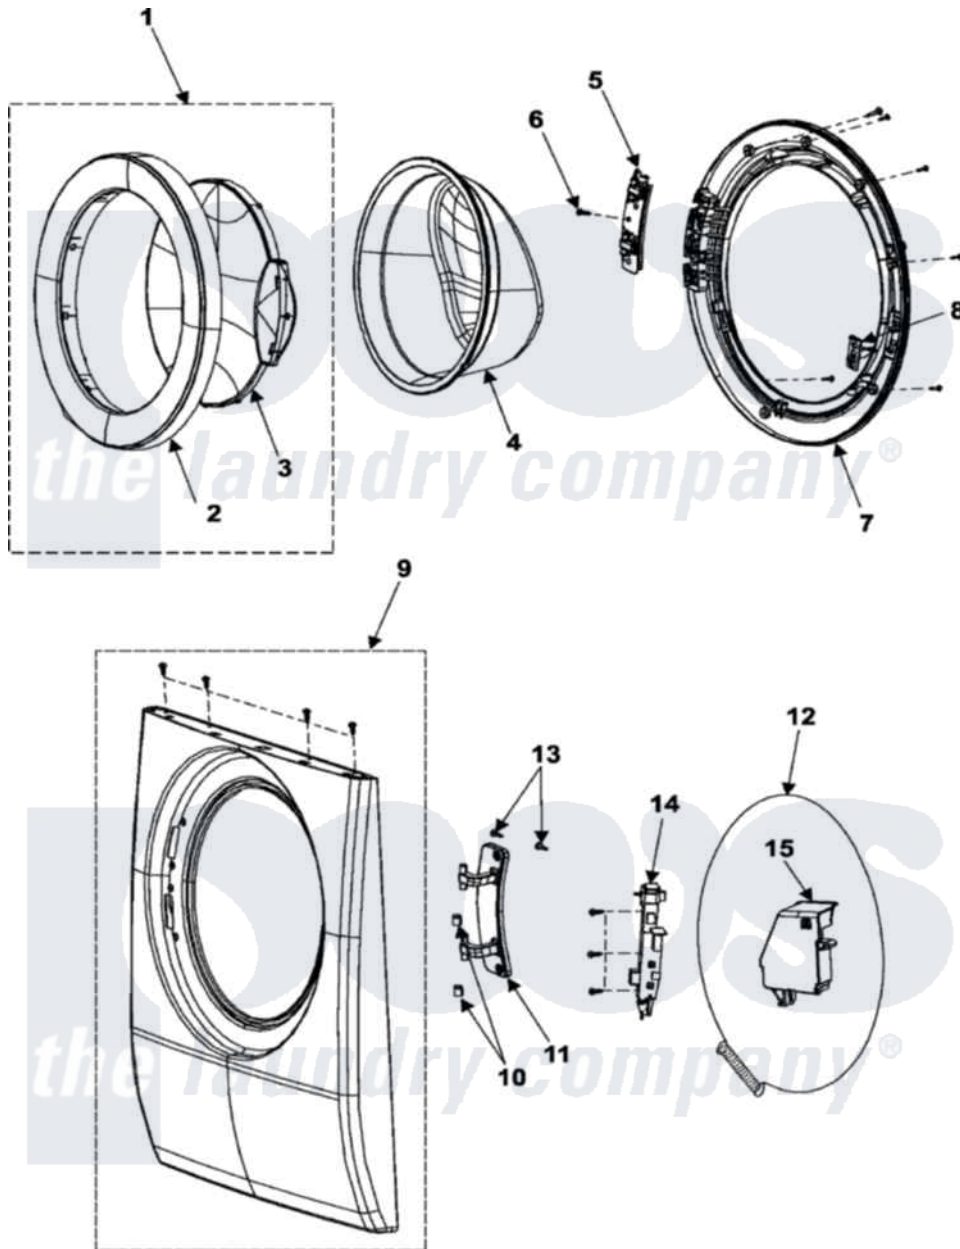

# Samsung WF316LAW 03 - DOOR

Samsung [Residential Samsung WF316LAW Washer Parts](#) Parts Diagram 03 - DOOR  
 Click on the part number to view part

Item	Original Part Number	Replaced By	Status	Part Description
1	DC97-10338A		Not Available	ASSY-COVER DOOR
2	Y00000000		Not Available	SEE NOTE COVER-DOOR CURRENTLY AVAILABLE
3	DC64-01120A	<a href="#">35001271</a>		Door Safet
4	DC64-00504A	<a href="#">34001254</a>		Glass, Door
5	DC61-01222A	<a href="#">35001129</a>		Bracket-Hinge
6	6001-001668		Not Available	SCREW-MACHINE;TH,+,M5,L16,PASS
7	DC61-01520A		Not Available	HOLDER-GLASS
8	DC66-00326A	<a href="#">34001260</a>		Hook, Door
9	DC97-10340A		Not Available	ASSY-FRAME FRONT
10	DC61-00891A	<a href="#">34001192</a>		Bushing, Hinge Guide
11	DC61-01532A		Not Available	HINGE-DOOR
12	DC97-04973A	<a href="#">34001266</a>		Clamp, Bellow To Front Panel
13	6001-001773	<a href="#">35001126</a>		Screw-Machine
14	DC64-00519B	<a href="#">8182634</a>		Lock, Door
15	DC63-00893A		Not Available	COVER-DOOR