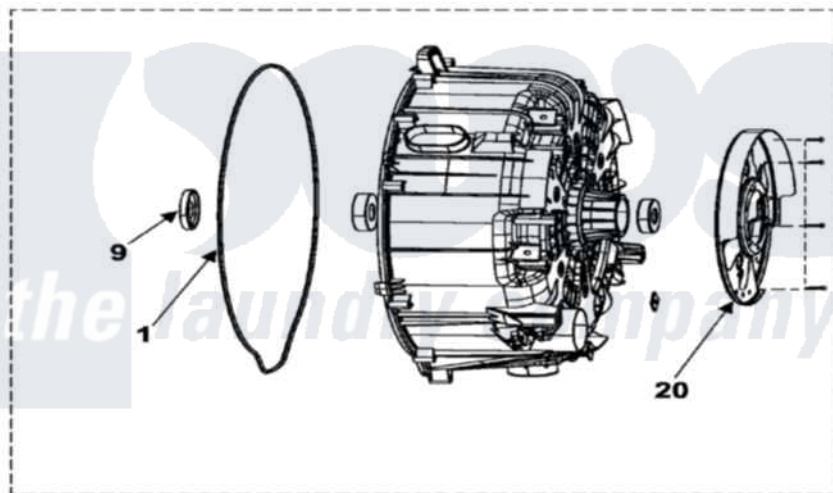

Samsung WF316LAW 05 - TUB BACK

Samsung [Residential Samsung WF316LAW Washer Parts](#) Parts Diagram 05 - TUB BACK
 Click on the part number to view part

Item	Original Part Number	Replaced By	Status	Part Description
1	DC69-00804A	34001296		Gasket, Tub
2	DC61-01257A	34001274		Spring, Suspension
3	DC67-00155A	34001295		Hose Exhaust
4	DC67-00123A	34001293		Hose, Exhaust
5	DC72-00035A	34001298		Clamp, Hose
6	Y00000000		Not Available	SEE NOTE ASSY-SEMI TUB BACK CURRENTLY UNAVAILABLE
7	6011-001554		Not Available	BOLT-ETC;M6,L56,ZPC3(WHT),SWRC
8	DC31-00049A	34001269		Motor-Drum
9	DC62-00156A	34001310		Seal-Oil
10	DC60-50148B	34001271		Nut, Pulley
11	DC60-60049A	34001273		Washer, Spring
12	6031-001531		Not Available	WASHER-PLAIN;SCP1,-,ID7,OD14,
"	DC60-60044A	34001272		Washer, Flat
13	DC65-20008C		Not Available	CLAMP-CABLE;DA-8N

14	DC61-01431B	34001477	Bracket
15	Y00000000	Not Available	SEE NOTE BOLT-HEX CURRENTLY UNAVAILABLE
16	DC61-00219C	596669	Clamp, Manifold
17	DC67-00126A	34001294	Hose, Tub To Pump
18	DC65-00014A	34001289	Clamp, Hose
19	DC72-00001D	34001297	Clamp, Hose
20	DC61-01338A	Not Available	BRACKET-HOUSING BEARING
21	DC66-00343E	Not Available	DAMPER-SHOCK;GW- PJT,STEEL+PP+
NI	DC61-01482A	Not Available	BRACKET-HEATER