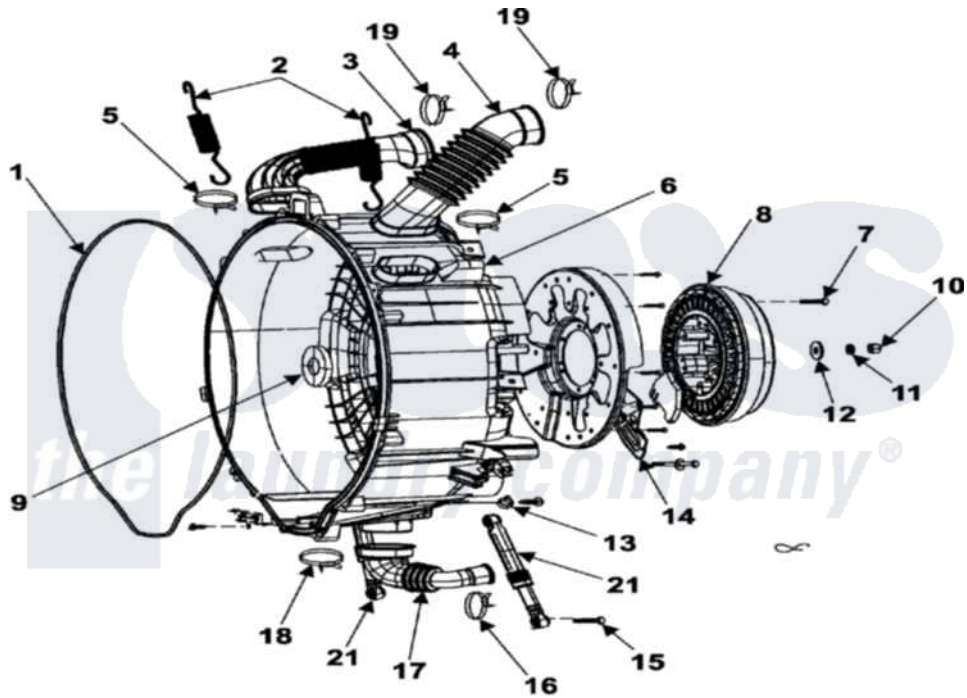

Samsung WF316LAW 05 - TUB BACK

Samsung [Residential Samsung WF316LAW Washer Parts](#) Parts Diagram 05 - TUB BACK
 Click on the part number to view part

Item	Original Part Number	Replaced By	Status	Part Description
1	DC69-00804A	34001296		Gasket, Tub
2	DC61-01257A	34001274		Spring, Suspension
3	DC67-00155A	34001295		Hose Exhaust
4	DC67-00123A	34001293		Hose, Exhaust
5	DC72-00035A	34001298		Clamp, Hose
6	Y00000000		Not Available	SEE NOTE ASSY-SEMI TUB BACK CURRENTLY UNAVAILABLE
7	6011-001554		Not Available	BOLT-ETC;M6,L56,ZPC3(WHT),SWRC
8	DC31-00049A	34001269		Motor-Drum
9	DC62-00156A	34001310		Seal-Oil
10	DC60-50148B	34001271		Nut, Pulley
11	DC60-60049A	34001273		Washer, Spring
12	6031-001531		Not Available	WASHER-PLAIN;SCP1,-,ID7,OD14,
"	DC60-60044A	34001272		Washer, Flat
13	DC65-20008C		Not Available	CLAMP-CABLE;DA-8N

14	DC61-01431B	34001477	Bracket
15	Y00000000	Not Available	SEE NOTE BOLT-HEX CURRENTLY UNAVAILABLE
16	DC61-00219C	596669	Clamp, Manifold
17	DC67-00126A	34001294	Hose, Tub To Pump
18	DC65-00014A	34001289	Clamp, Hose
19	DC72-00001D	34001297	Clamp, Hose
20	DC61-01338A	Not Available	BRACKET-HOUSING BEARING
21	DC66-00343E	Not Available	DAMPER-SHOCK;GW- PJT,STEEL+PP+
NI	DC61-01482A	Not Available	BRACKET-HEATER