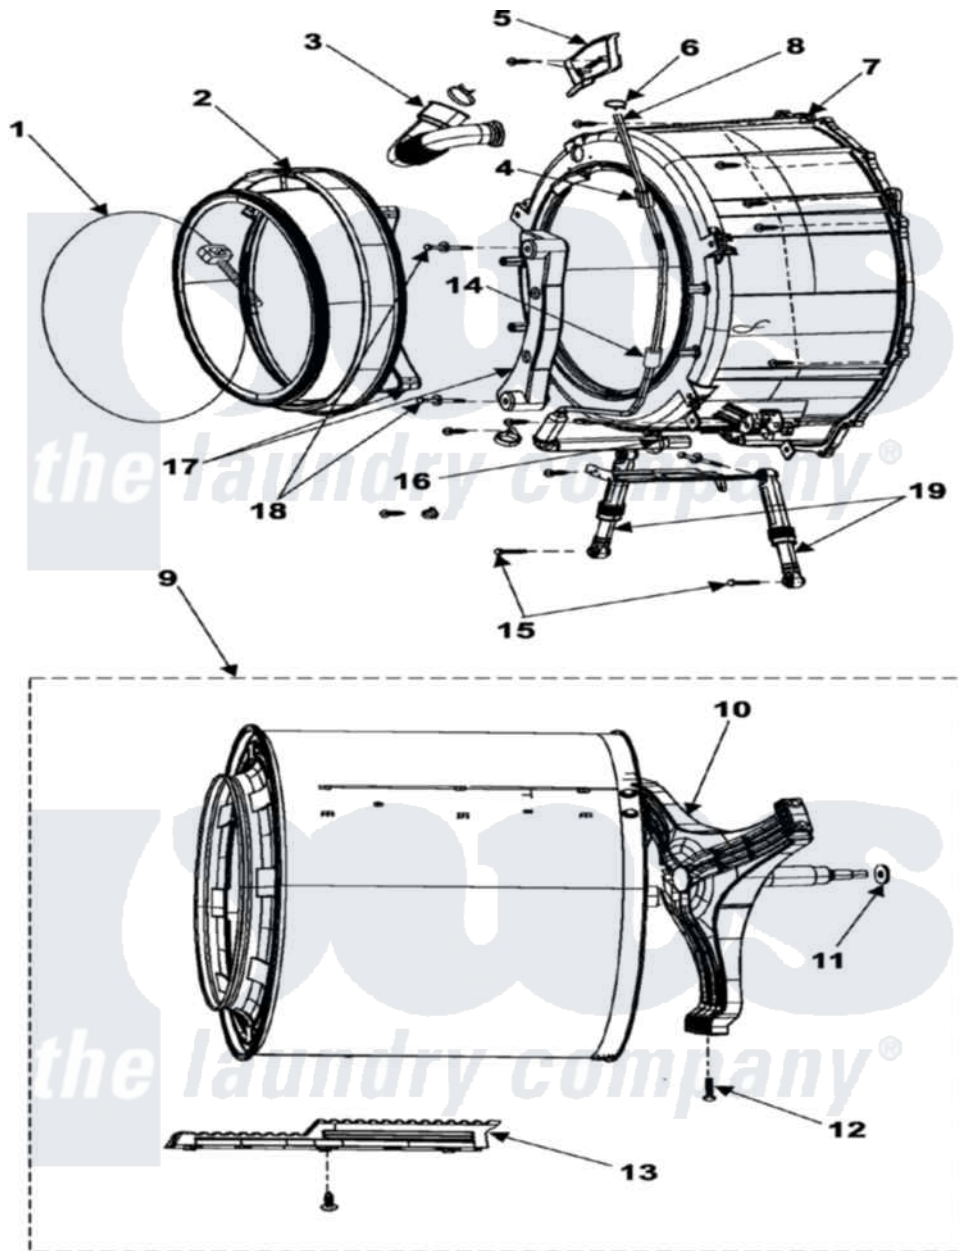

# Samsung WF316LAW 06 - TUB FRONT

Samsung [Residential Samsung WF316LAW Washer Parts](#) Parts Diagram 06 - TUB FRONT  
 Click on the part number to view part

Item	Original Part Number	Replaced By	Status	Part Description
1	DC97-04981D	<a href="#">34001306</a>		Clamp, Bellow To Tub
2	DC64-00802A	<a href="#">34001302</a>		Door-Diaphragm
3	DC67-00122A	<a href="#">34001304</a>		Hose-Drawer Tub
4	DC63-10003E	<a href="#">34001301</a>		Sleeve, Pressure Switch Hose
5	DC61-01172A	<a href="#">34001300</a>		Guide, Water
6	DC61-70029C	<a href="#">34001169</a>		Clamp, Hose
7	DC97-08650A	<a href="#">34001309</a>		Assembly-Semi Tub Front
8	DC67-00124A	<a href="#">34001308</a>		Hose-Resurre
9	DC97-10337A		Not Available	ASSY-DRUM
10	DC97-06986A	<a href="#">34001288</a>		Asst-Flange Shaft
11	6031-001523		Not Available	WASHER-WAVE;SK5,- ,ID35,OD45,
12	6011-001491	<a href="#">34001277</a>		Screw
13	DC66-00434A		Not Available	DRUM-LIFTER
14	DC63-10002D		Not Available	SPONGE-HARNES
15	Y00000000		Not Available	SEE NOTE BOLT-HEX CURRENTLY UNAVAILABLE

16	DC65-00009A	<a href="#">285655</a>	Clamp, Hose
17	DC67-00139A	<a href="#">34001276</a>	Counterweight, Front
18	DC97-02412F	<a href="#">34001158</a>	Bolt Assembly
19	DC66-00343C	<a href="#">34001303</a>	Shock Absorber
NI	DC47-00006G	<a href="#">12002809</a>	Heater Kit