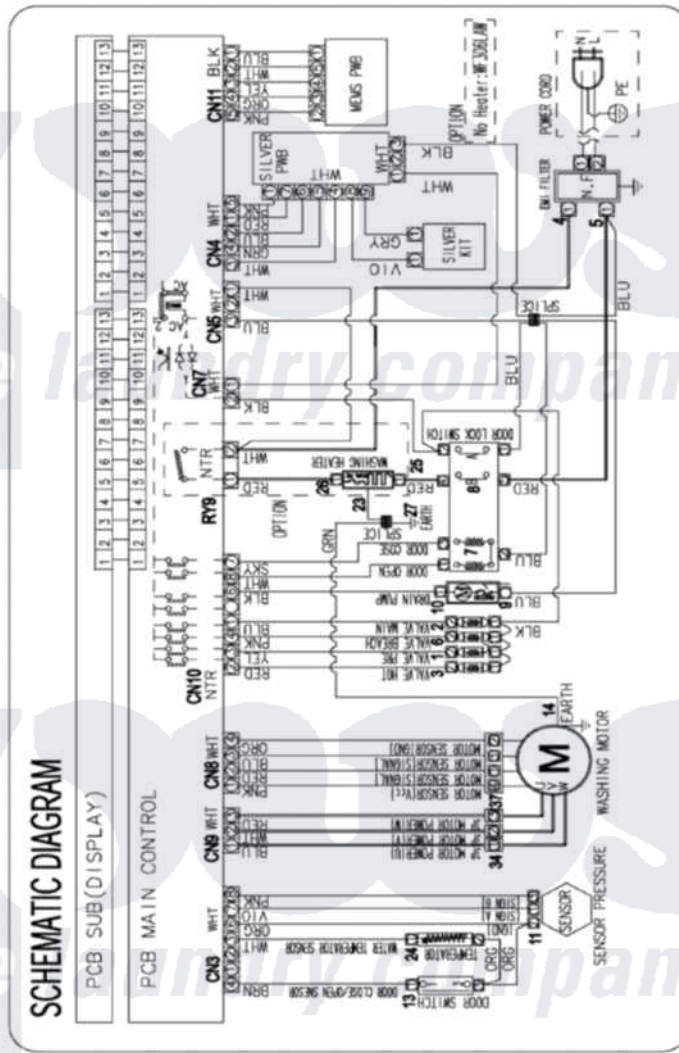

Samsung WF316LAW 07 - WIRING INFORMATION

[Samsung Residential Samsung WF316LAW Washer Parts](#) Parts Diagram 07 - WIRING INFORMATION
 Click on the part number to view part

Item	Original Part Number	Replaced By	Status	Part Description
NI	15003914		Not Available	WIRING INFORMATION