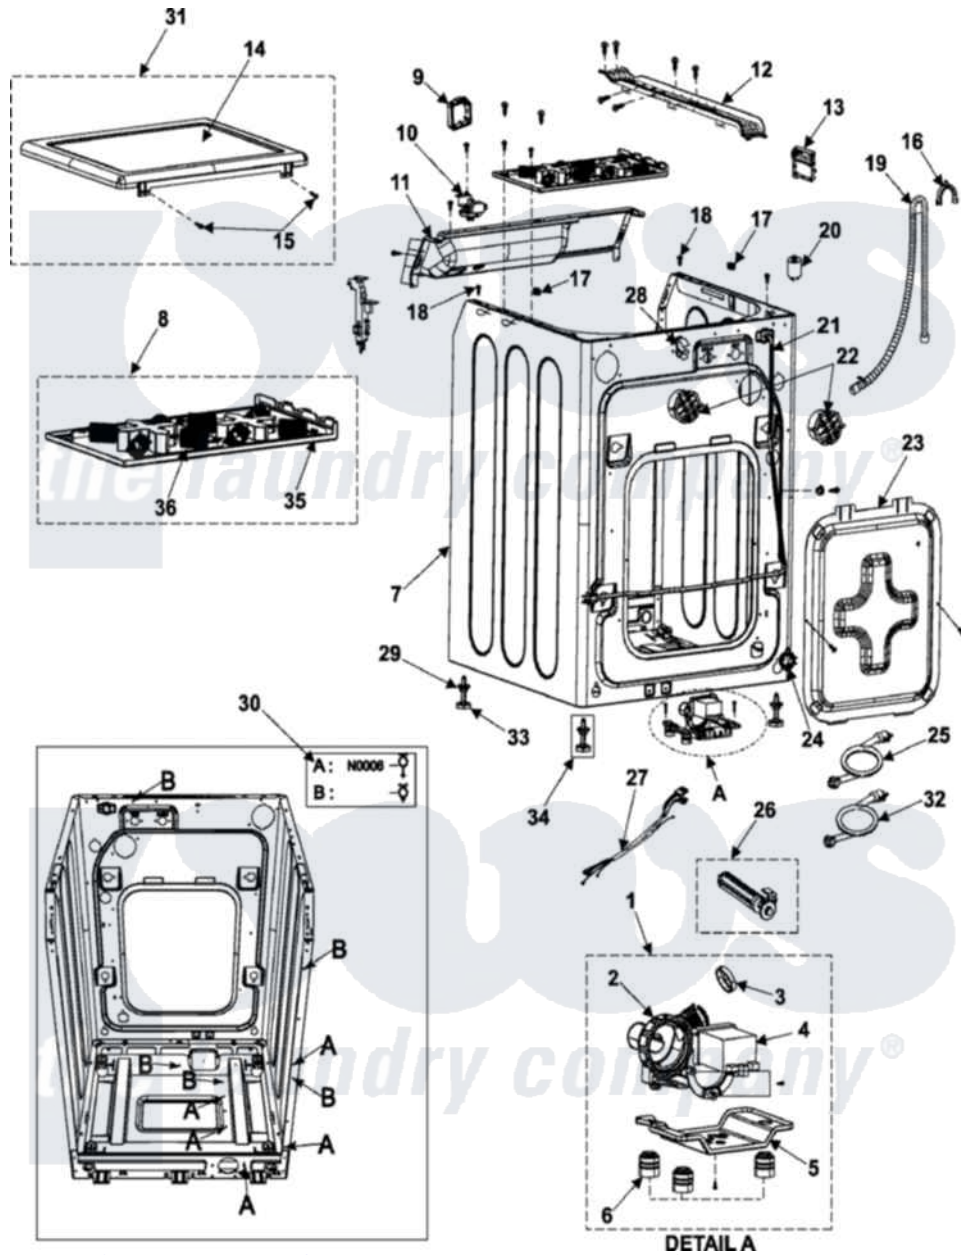

Samsung WF316LAW/XAA 01 - CABINET

Samsung Residential Samsung WF316LAW/XAA Washer Parts Parts Diagram 01 - CABINET

Click on the part number to view part

Item	Original Part Number	Replaced By	Status	Part Description
1	DC96-00774A	34001320		Assembly-Pump Drain
2	Y00000000		Not Available	SEE NOTE CASE-PUMP CURRENTLY UNAVAILABLE
3	DC62-00202A	34001322		Valve-Check
4	DC31-00054A	DC97-15974C		Drain Pump
5	DC61-01424A		Not Available	BRACKET-PUMP
6	DC63-00619A	34001323		Cushion-Pump
7	DC97-06995A	34001339		Assembly-Frame Lu
8	DC97-08635D		Not Available	ASSY-ABSORBER
9	MFS-MEMS-00		Not Available	ASSY PCB PARTS(S)
10	DC97-03716C	34001324		Switch, Pressure Sensor
11	DC61-01166A	34001318		Frame-Plate- Cabinet
12	DC61-01200A	34001326		Channel, Harness
13	W10126750			Assembly Pcb Parts
14	DC63-00523A	35001163		Cover-Top Lu
15	6009-001476	34001328		Screw
16	DC62-10278A	34001336		U-Bend, Drain Hose

17	DC61-01256A	34001097		Guide, Spring-Washer Only
18	6009-001458		Not Available	SCREW-SPECIAL;CH,+,-,M4,L10,
19	DC97-10794A	34001095		Hose, Drain
20	DC29-00013A		Not Available	FILTER-EMI
21	DC96-00757A		Not Available	ASSY POWER CORD
22	DC97-08740C	34001455		Assembly-Cap
23	DC63-00522A		Not Available	COVER-BACK
24	DC61-00274A	34001500		Guide Hose
25	DC97-07126A	34001089		Hose, Water Inlet
26	DC97-07448A	34001337		Bolt, Shipping
27	DC96-01043A		Not Available	ASSY-M.WIRE HARNESS
28	DC61-00133A	34001331		Clip, Outer Hose Holder
29	6021-001203		Not Available	NUT-HEXAGON FLANGE
30	DC61-40081A	M0585401		Tie, Wire
31	DC97-08634A	34001332		Top
32	DC97-07127A	34001094		Hose, Water Inlet
33	DC61-01432A	34001341		Foot, Leveling
34	DC97-08838A		Not Available	ASSY-LEG
35	DC61-01403A		Not Available	BRACKET-ABSORBER
36	DC61-01404A		Not Available	SPRING-ABSORBER