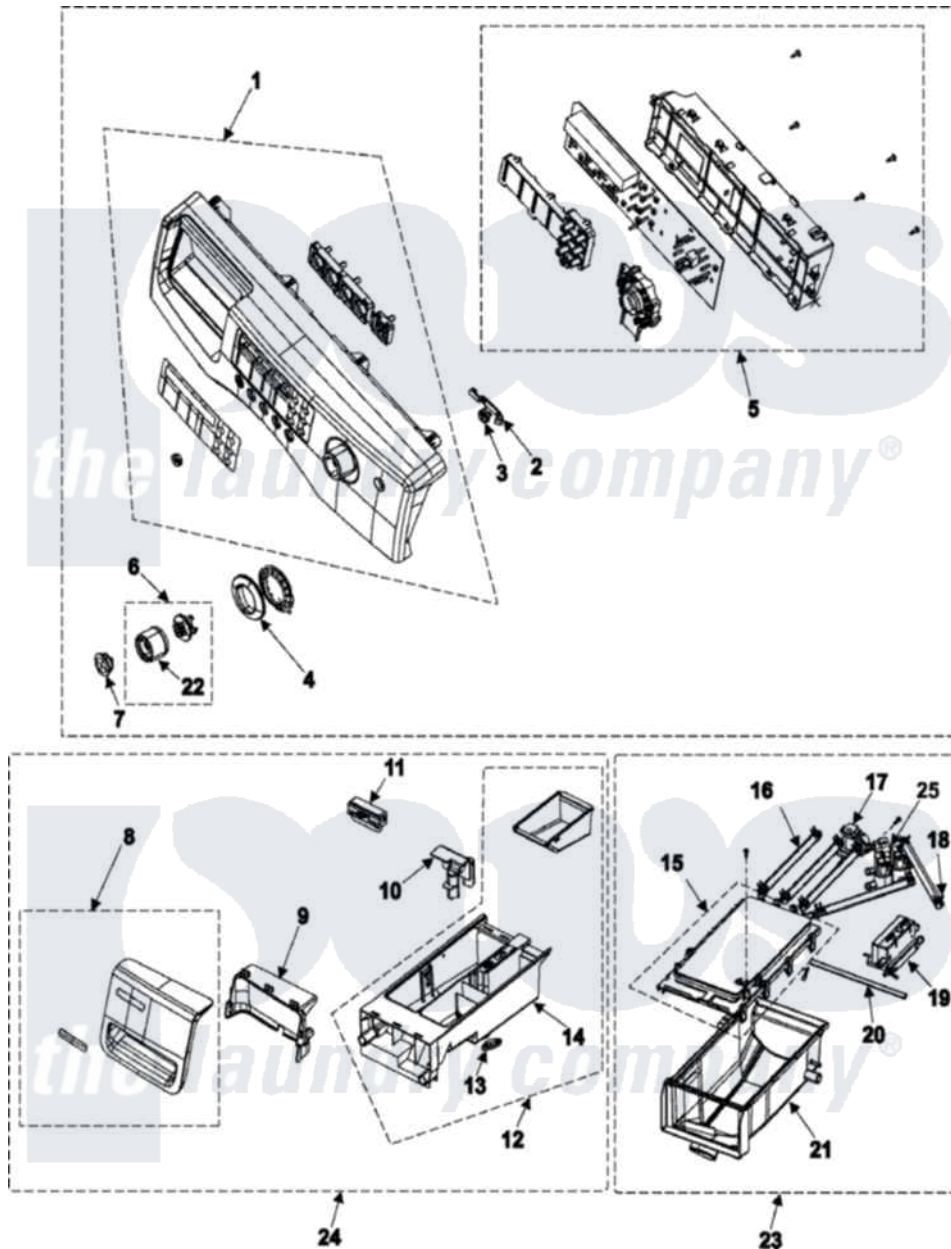

Samsung WF316LAW/XAA 02 - CONTROL PANEL/HOUSING-DRAWER

Samsung Residential Samsung WF316LAW/XAA Washer Parts Parts Diagram 02 - CONTROL PANEL/HOUSING-DRAWER

[Click on the part number to view part](#)

Item	Original Part Number	Replaced By	Status	Part Description
1	DC97-10513A		Not Available	ASSY-S.PANEL CONTROL
2	DC66-00413A	34001419		Lever, Power
3	DC64-01105A		Not Available	BUTTON-PUSH(P)
4	Y00000000		Not Available	SEE NOTE WINDOW ENCODER CURRENTLY UNAVAILABLE
5	W10126756		Not Available	ASSY PCB PARTS(M)
6	DC97-10511A			Assembly-Knob Encoder
7	DC64-01108A			Button-Encoder
8	DC97-10960A		Not Available	ASSY-PANEL DRAWER
10	DC67-00121B	34001401		Cap, Rinse
11	DC61-01171A	34001239		Separator
12	DC97-08774A	34001282		Drawer, Detergent
13	DC63-00516A		Not Available	COVER-DETERGENT
14	DC61-01170A		Not Available	BODY-DRAWER
15	DC97-08800A	34001284		ASSEMBLY-S HouSing Drawer

16	DC67-00051B	34001210	Hose-Dispe
17	DC62-30314K		Valve-Water
18	DC65-00008A	596669	Clamp, Manifold
19	DC97-10417A	Not Available	ASSY-GUIDE WATER
20	DC67-00089F	Not Available	HOSE-WATER
21	DC61-01167C	Not Available	HOUSING-DRAWER(L);WF326LAW,PP
22	DC64-01084A	Not Available	KNOB-ENCODER(1);K4-PJT,ABS,-,-
23	DC97-07125C	Not Available	ASSY-HOUSING DRAWER
24	DC97-10336A	Not Available	ASSY-DRAWER
25	DC62-00142G		Valve, Water