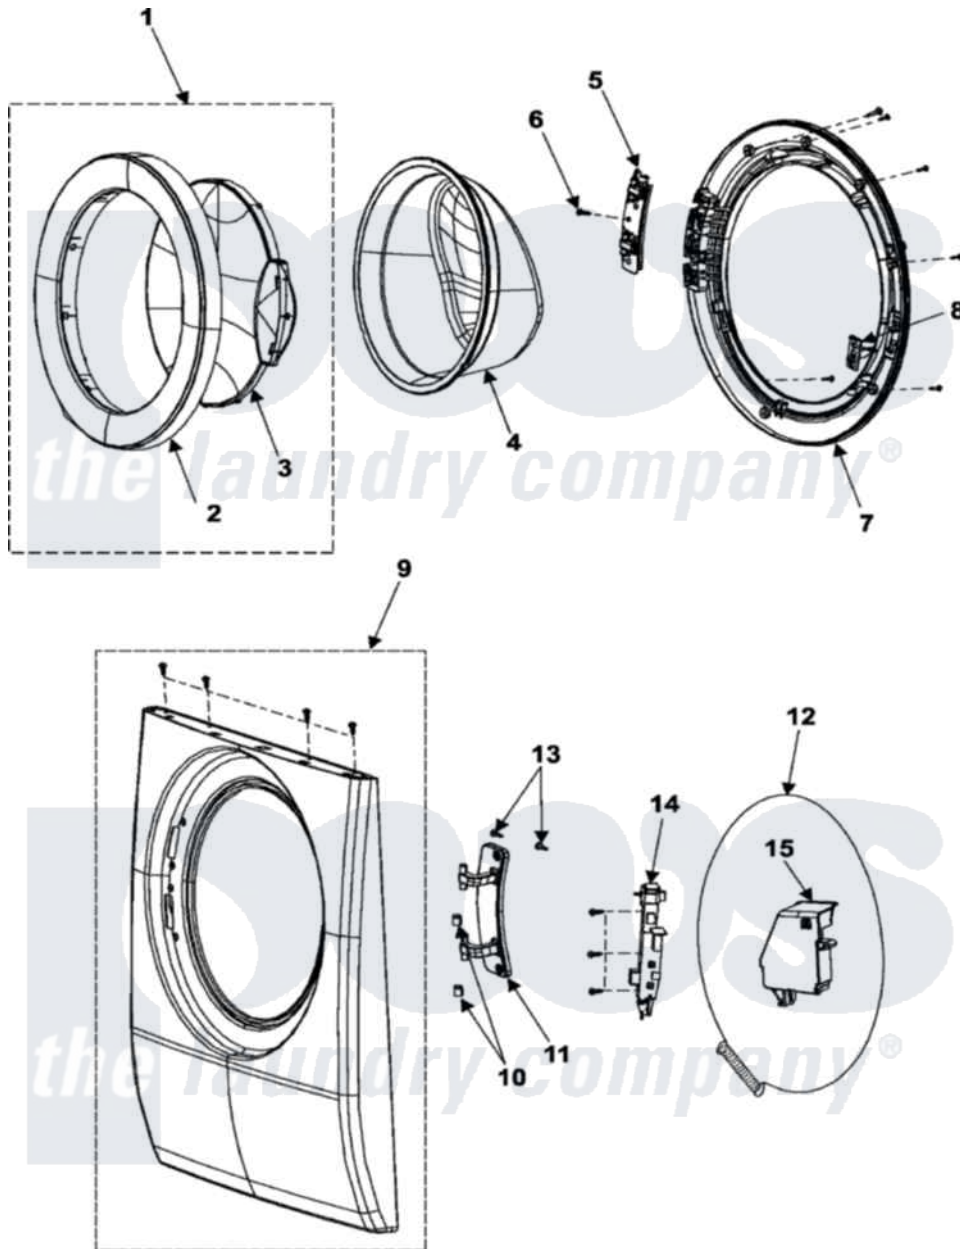

# Samsung WF316LAW/XAA 03 - DOOR

Samsung Residential Samsung WF316LAW/XAA Washer Parts Parts Diagram 03 - DOOR  
 Click on the part number to view part

Item	Original Part Number	Replaced By	Status	Part Description
1	DC97-10338A		Not Available	ASSY-COVER DOOR
2	Y00000000		Not Available	SEE NOTE COVER-DOOR CURRENTLY AVAILABLE
3	DC64-01120A	<a href="#">35001271</a>		Door Safet
4	DC64-00504A	<a href="#">34001254</a>		Glass, Door
5	DC61-01222A	<a href="#">35001129</a>		Bracket-Hinge
6	6001-001668		Not Available	SCREW-MACHINE;TH,+,M5,L16,PASS
7	DC61-01520A		Not Available	HOLDER-GLASS
8	DC66-00326A	<a href="#">34001260</a>		Hook, Door
9	DC97-10340A		Not Available	ASSY-FRAME FRONT
10	DC61-00891A	<a href="#">34001192</a>		Bushing, Hinge Guide
11	DC61-01532A		Not Available	HINGE-DOOR
12	DC97-04973A	<a href="#">34001266</a>		Clamp, Bellow To Front Panel
13	6001-001773	<a href="#">35001126</a>		Screw-Machine
14	DC64-00519B	<a href="#">8182634</a>		Lock, Door
15	DC63-00893A		Not Available	COVER-DOOR