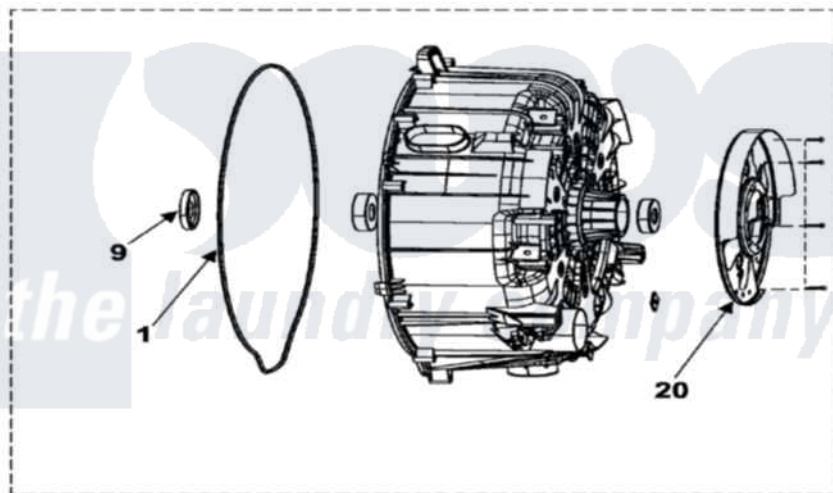

Samsung WF316LAW/XAA 05 - TUB BACK

Samsung [Residential Samsung WF316LAW/XAA Washer Parts](#) Parts Diagram 05 - TUB BACK
 Click on the part number to view part

Item	Original Part Number	Replaced By	Status	Part Description
1	DC69-00804A	34001296		Gasket, Tub
2	DC61-01257A	34001274		Spring, Suspension
3	DC67-00155A	34001295		Hose Exhaust
4	DC67-00123A	34001293		Hose, Exhaust
5	DC72-00035A	34001298		Clamp, Hose
6	Y00000000		Not Available	SEE NOTE ASSY-SEMI TUB BACK CURRENTLY UNAVAILABLE
7	6011-001554		Not Available	BOLT-ETC;M6,L56,ZPC3(WHT),SWRC
8	DC31-00049A	34001269		Motor-Drum
9	DC62-00156A	34001310		Seal-Oil
10	DC60-50148B	34001271		Nut, Pulley
11	DC60-60049A	34001273		Washer, Spring
12	6031-001531		Not Available	WASHER-PLAIN;SCP1,-,ID7,OD14,
"	DC60-60044A	34001272		Washer, Flat
13	DC65-20008C		Not Available	CLAMP-CABLE;DA-8N

14	DC61-01431B	34001477	Bracket
15	Y00000000		Not Available SEE NOTE BOLT-HEX CURRENTLY UNAVAILABLE
16	DC61-00219C	596669	Clamp, Manifold
17	DC67-00126A	34001294	Hose, Tub To Pump
18	DC65-00014A	34001289	Clamp, Hose
19	DC72-00001D	34001297	Clamp, Hose
20	DC61-01338A		Not Available BRACKET-HOUSING BEARING
21	DC66-00343E		Not Available DAMPER-SHOCK;GW- PJT,STEEL+PP+
NI	DC61-01482A		Not Available BRACKET-HEATER