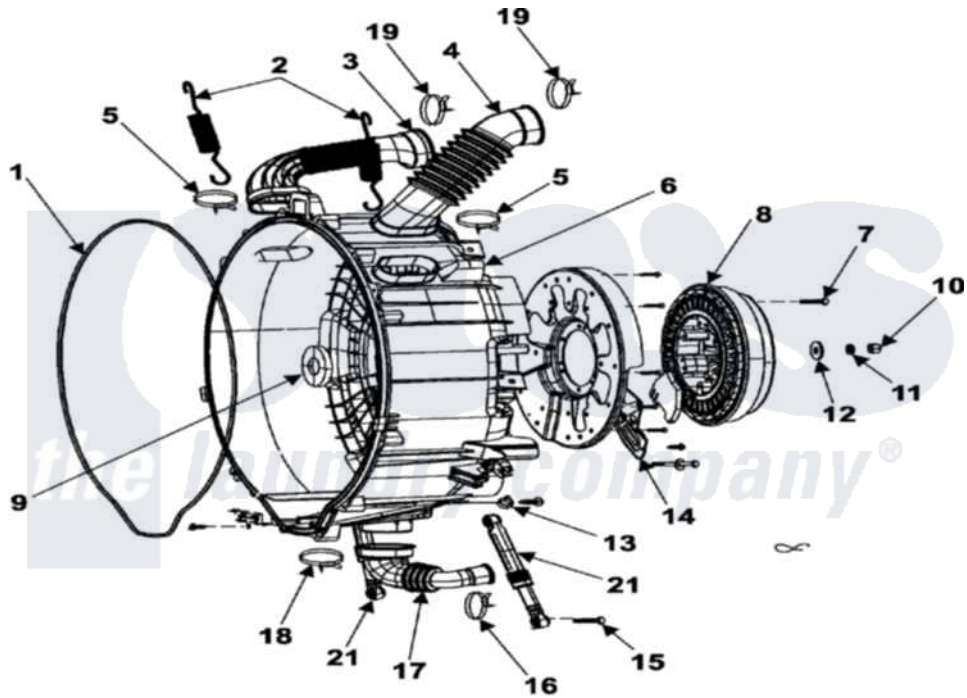

Samsung WF316LAW/XAA 05 - TUB BACK

Samsung [Residential Samsung WF316LAW/XAA Washer Parts](#) Parts Diagram 05 - TUB BACK
 Click on the part number to view part

Item	Original Part Number	Replaced By	Status	Part Description
1	DC69-00804A	34001296		Gasket, Tub
2	DC61-01257A	34001274		Spring, Suspension
3	DC67-00155A	34001295		Hose Exhaust
4	DC67-00123A	34001293		Hose, Exhaust
5	DC72-00035A	34001298		Clamp, Hose
6	Y00000000		Not Available	SEE NOTE ASSY-SEMI TUB BACK CURRENTLY UNAVAILABLE
7	6011-001554		Not Available	BOLT-ETC;M6,L56,ZPC3(WHT),SWRC
8	DC31-00049A	34001269		Motor-Drum
9	DC62-00156A	34001310		Seal-Oil
10	DC60-50148B	34001271		Nut, Pulley
11	DC60-60049A	34001273		Washer, Spring
12	6031-001531		Not Available	WASHER-PLAIN;SCP1,-,ID7,OD14,
"	DC60-60044A	34001272		Washer, Flat
13	DC65-20008C		Not Available	CLAMP-CABLE;DA-8N

14	DC61-01431B	34001477	Bracket
15	Y00000000		Not Available SEE NOTE BOLT-HEX CURRENTLY UNAVAILABLE
16	DC61-00219C	596669	Clamp, Manifold
17	DC67-00126A	34001294	Hose, Tub To Pump
18	DC65-00014A	34001289	Clamp, Hose
19	DC72-00001D	34001297	Clamp, Hose
20	DC61-01338A		Not Available BRACKET-HOUSING BEARING
21	DC66-00343E		Not Available DAMPER-SHOCK;GW- PJT,STEEL+PP+
NI	DC61-01482A		Not Available BRACKET-HEATER