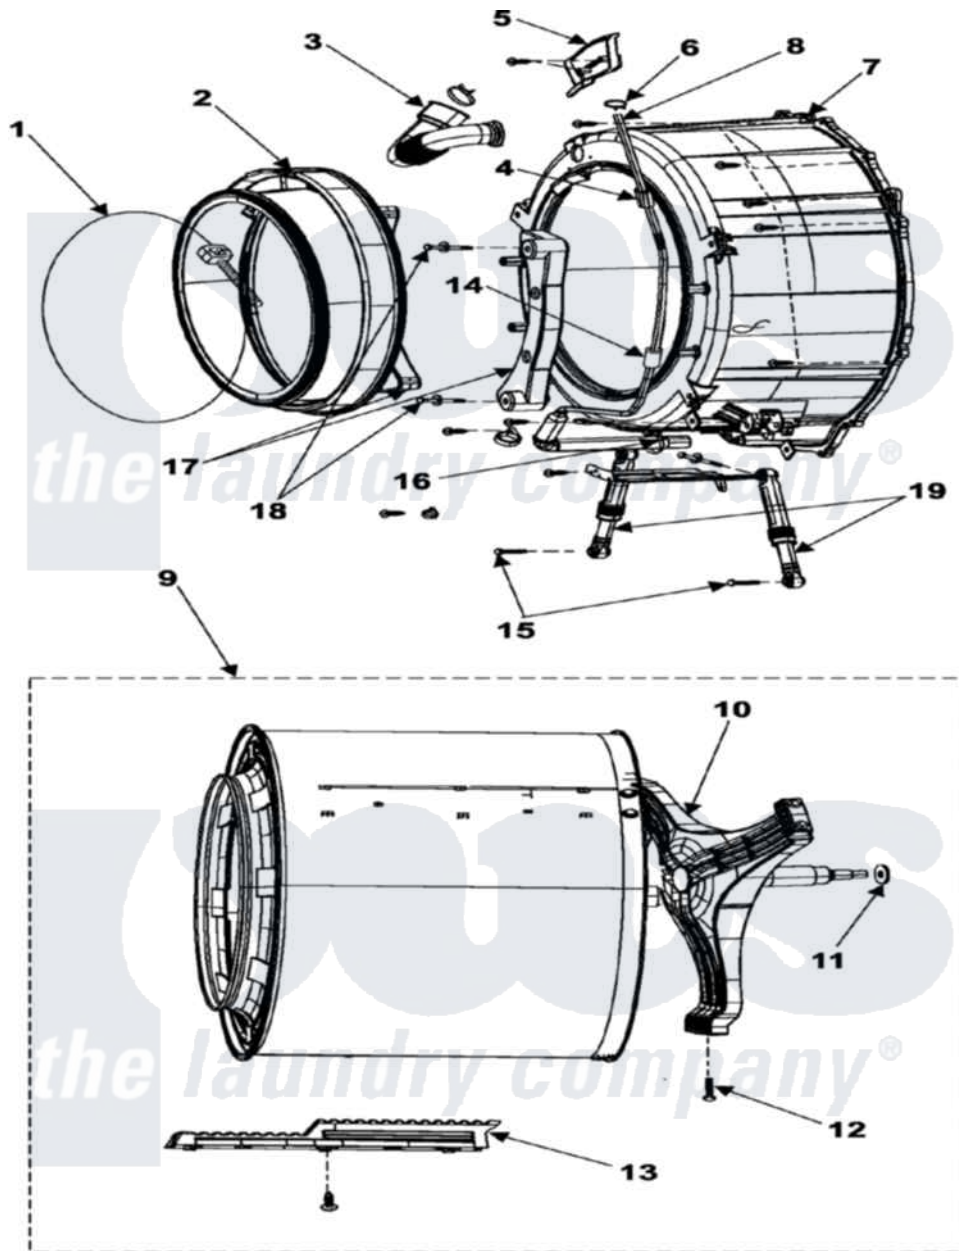

Samsung WF316LAW/XAA 06 - TUB FRONT

Samsung Residential Samsung WF316LAW/XAA Washer Parts Parts Diagram 06 - TUB FRONT
 Click on the part number to view part

Item	Original Part Number	Replaced By	Status	Part Description
1	DC97-04981D	34001306		Clamp, Bellow To Tub
2	DC64-00802A	34001302		Door-Diaphragm
3	DC67-00122A	34001304		Hose-Drawer Tub
4	DC63-10003E	34001301		Sleeve, Pressure Switch Hose
5	DC61-01172A	34001300		Guide, Water
6	DC61-70029C	34001169		Clamp, Hose
7	DC97-08650A	34001309		Assembly-Semi Tub Front
8	DC67-00124A	34001308		Hose-Ressure
9	DC97-10337A		Not Available	ASSY-DRUM
10	DC97-06986A	34001288		Asst-Flange Shaft
11	6031-001523		Not Available	WASHER-WAVE;SK5,- ,ID35,OD45,
12	6011-001491	34001277		Screw
13	DC66-00434A		Not Available	DRUM-LIFTER
14	DC63-10002D		Not Available	SPONGE-HARNES
15	Y00000000		Not Available	SEE NOTE BOLT-HEX CURRENTLY UNAVAILABLE

16	DC65-00009A	285655	Clamp, Hose
17	DC67-00139A	34001276	Counterweight, Front
18	DC97-02412F	34001158	Bolt Assembly
19	DC66-00343C	34001303	Shock Absorber
NI	DC47-00006G	12002809	Heater Kit