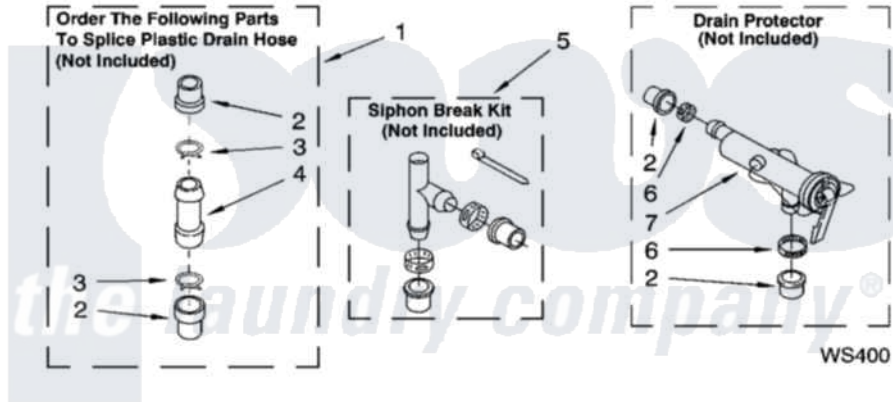

WATER SYSTEM PARTS

For Model: 1CLBR5432PQ0
(Designer White)

8180732

13

Whirlpool [Residential Whirlpool 1CLBR5432PQ0 Washer Parts](#) Parts Diagram 09 - WATER SYSTEM PARTS
Click on the part number to view part

Item	Original Part Number	Replaced By	Status	Part Description
1	285442			Water System Parts
2	285321			Water System Parts
3	370447	285655		Clamp, Hose
4	16272			Connector, Straight
5	285320			Water System Parts
6	65349	285655		Clamp, Hose
7	367031			Water System Parts