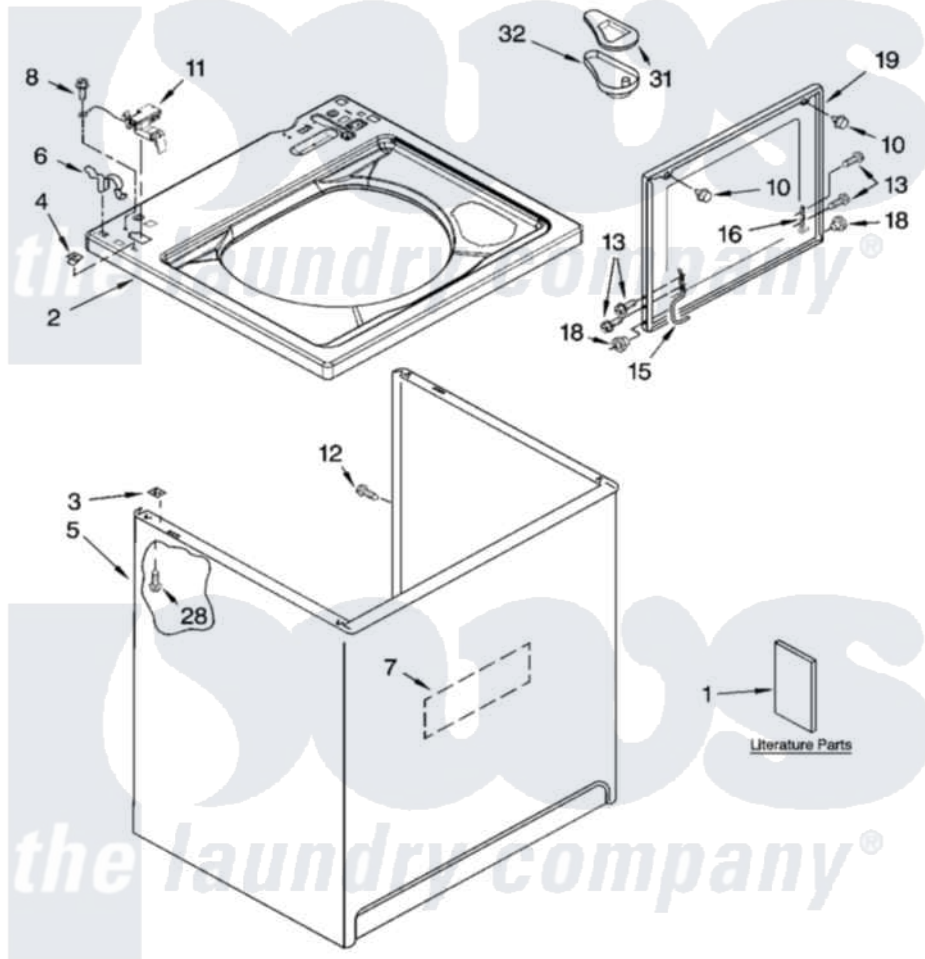

Whirlpool 1CLSQ9549PG0 01 - TOP AND CABINET PARTS

TOP AND CABINET PARTS

For Models: 1CLSQ9549PW0, 1CLSQ9549PG0
(White/Grey) (Biscuit/Gold)

AUTOMATIC
WASHER

9-05 Litho in U.S.A. (kdr)

1

Part No. 8180730

Whirlpool [Residential Whirlpool 1CLSQ9549PG0 Washer Parts](#) Parts Diagram 01 - TOP AND CABINET PARTS
Click on the part number to view part

Item	Original Part Number	Replaced By	Status	Part Description
1	3957165		Not Available	Installation Instructions
"	3955907		Not Available	Feature Sheet
"	3955869		Not Available	Use & Care Guide
"	3957349		Not Available	Energy Guide
"	8566203		Not Available	Wiring Diagram
"	N/A		Not Available	Following May Be Purchased DO-IT-YOURSELF REPAIR MANUALS
"	4313896			Do-It-Yourself Repair Manuals
2	8543451	8543447		Top
"	8543452	8543448		Top
3	62750			Spacer, Cabinet To Top (4)
4	357213			Nut, Push-In
5	63424			Cabinet
"	3954357			Cabinet
6	62780			Clip, Top And Cabinet And Rear Panel

7	3976348		Absorber, Sound
8	3351614		Screw, Gearcase Cover Mounting
10	9724509		Bumper, Lid
11	8318084		Switch, Lid
12	3357011	308685	Side Trim)
13	355274	W10119828	Screw, Lid Hinge Mounting
15	8559336	W10225136	Hinge 7 Pad Assembly
16	91770		Hinge, Lid
18	8319539		Bearing, Lid Hinge
19	8558398	W10193861	Lid
"	8558399	W10193862	Lid
28	3390631		Screw, 10-16 X 3/8
31	3955788		Cover, Dispenser
32	8519517		Dispenser, Bleach