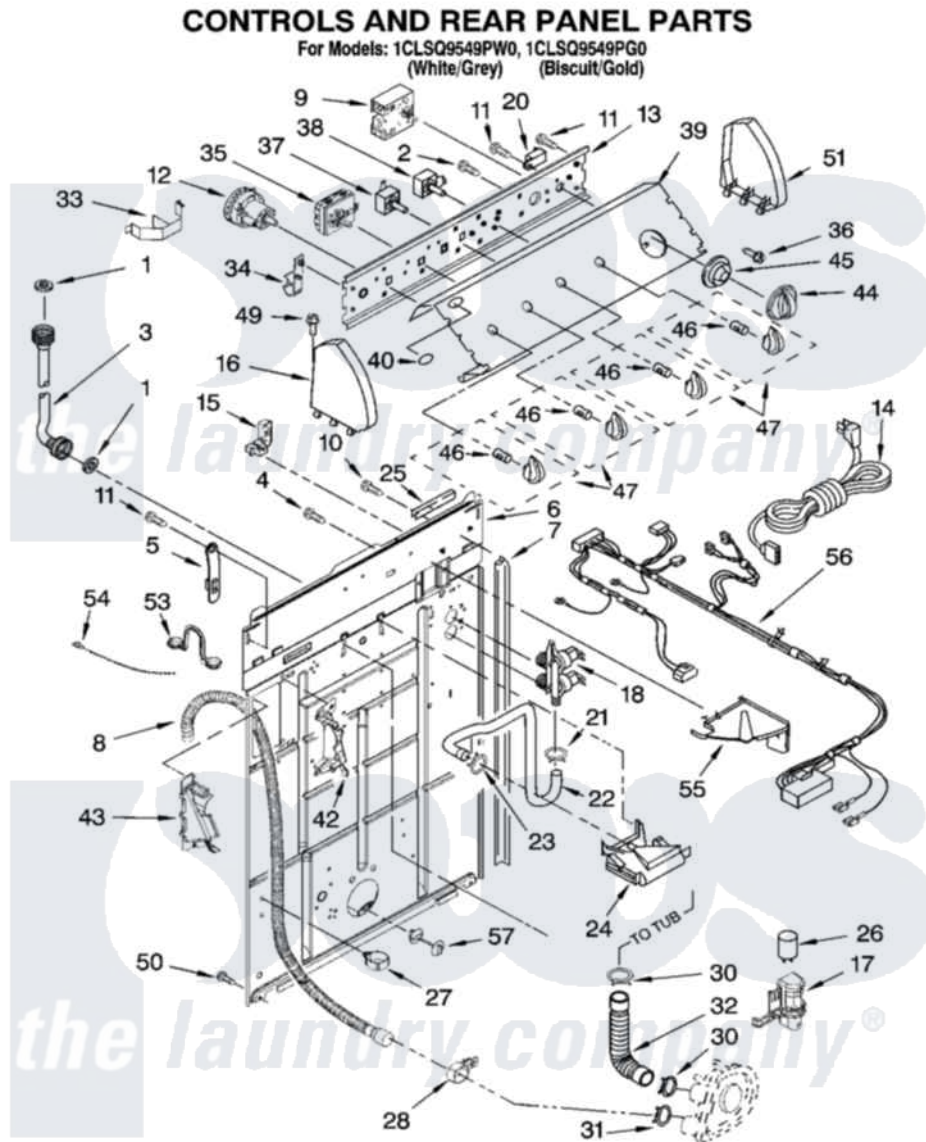

Whirlpool 1CLSQ9549PG0 02 - CONTROLS AND REAR PANEL PARTS

8180730

3

Whirlpool [Residential Whirlpool 1CLSQ9549PG0 Washer Parts](#) Parts Diagram 02 - CONTROLS AND REAR PANEL PARTS

[Click on the part number to view part](#)

Item	Original Part Number	Replaced By	Status	Part Description
1	3976300	16123		Washer Inlet-Hose Miscellaneous Parts Must be Ordered Separately.
2	3400073			Screw, Ground
3	8571377	89503		Hose-Inlet
"	8571378	89503		Hose-Inlet
4	9740848			Screw, Mixing Valve Mounting
5	8568314			Strap, Console
6	8318015			Panel, Rear
7	62747			Pad, Rear Panel
8	8559373	W10096921		Drain Hose Assembly
9	8557301			Timer, Control
10	3351614			Screw, Gearcase Cover Mounting
11	90767			Screw, 8A X 3/8 HeX Washer Head Tapping
12	3366845	W10339326		Switch-WL