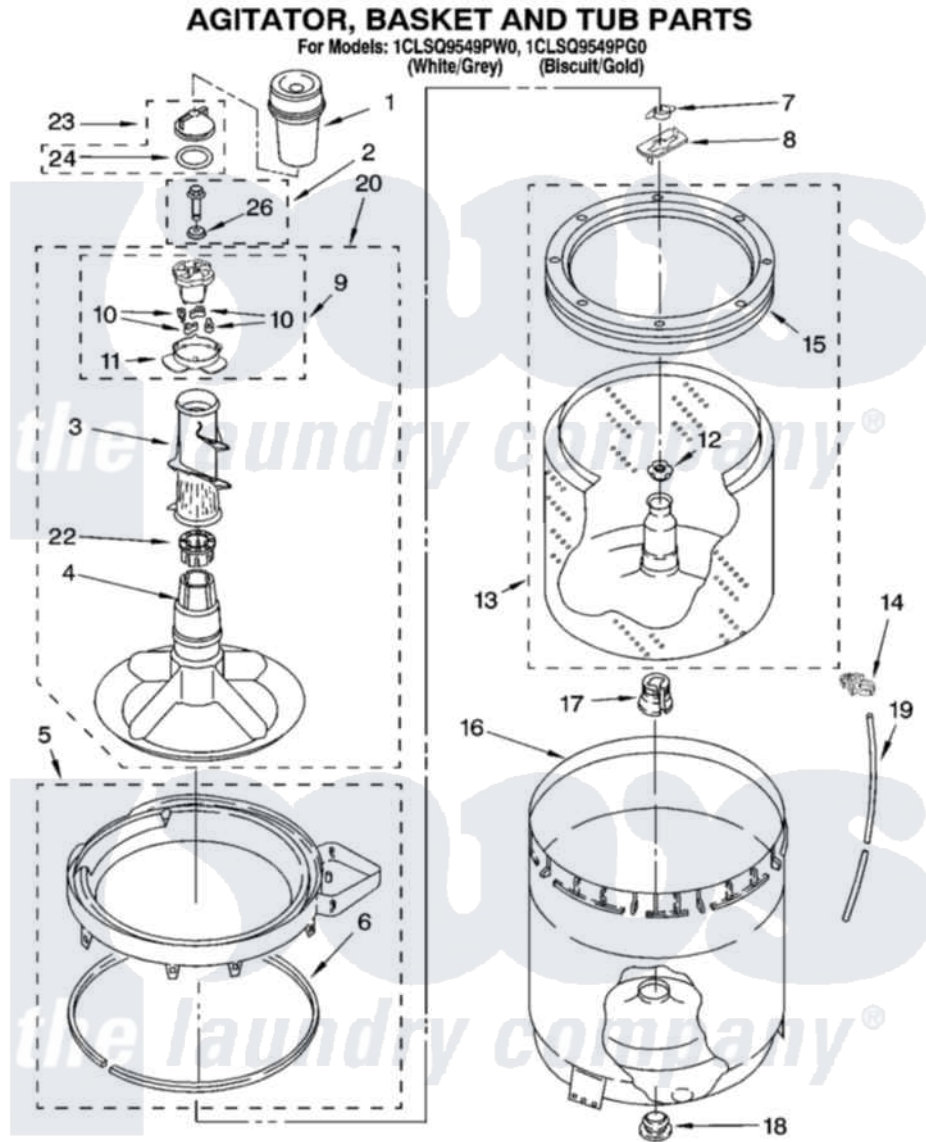

Whirlpool 1CLSQ9549PG0 03 - AGITATOR, BASKET AND TUB PARTS

8180730

5

Whirlpool [Residential Whirlpool 1CLSQ9549PG0 Washer Parts](#) Parts Diagram 03 - AGITATOR, BASKET AND TUB PARTS

[Click on the part number to view part](#)

Item	Original Part Number	Replaced By	Status	Part Description
1	63580			Dispenser, Fabric Softener
2	358237			Screw And Washer
3	3363003			Mover, Clothes
4	3951632			Agitator
5	8528150	W10445870		Ring-Tub
6	3976308			Gasket, Tub Ring
7	3354845			Clip, Agitator
8	8543666			Washer, Agitator
9	3951682	285809		Cam-Agitator
10	3366877	80040		Dog-Agitator
11	3952374			Bearing, Driven Cam
12	21366			Nut, Spanner
13	8526016	W10389328		Clothes Container, Assembly
14	2219077			Clip, Pressure Switch Hose
15	8519788	387240		Ring, Balance
16	63849			Strain Relief, Power Cord

17	389140		Tub Block, Basket Drive
18	383727		Gasket, Centerpodt
19	3347780	353244	Hose, Pressure Switch
20	3951744		Agitator Assembly
22	3951608		Spacer, Thrust
23	3354733	W10074580	Cap, Barrier
24	3348855	W10072840	Fabric Softener
26	3949550		Washer