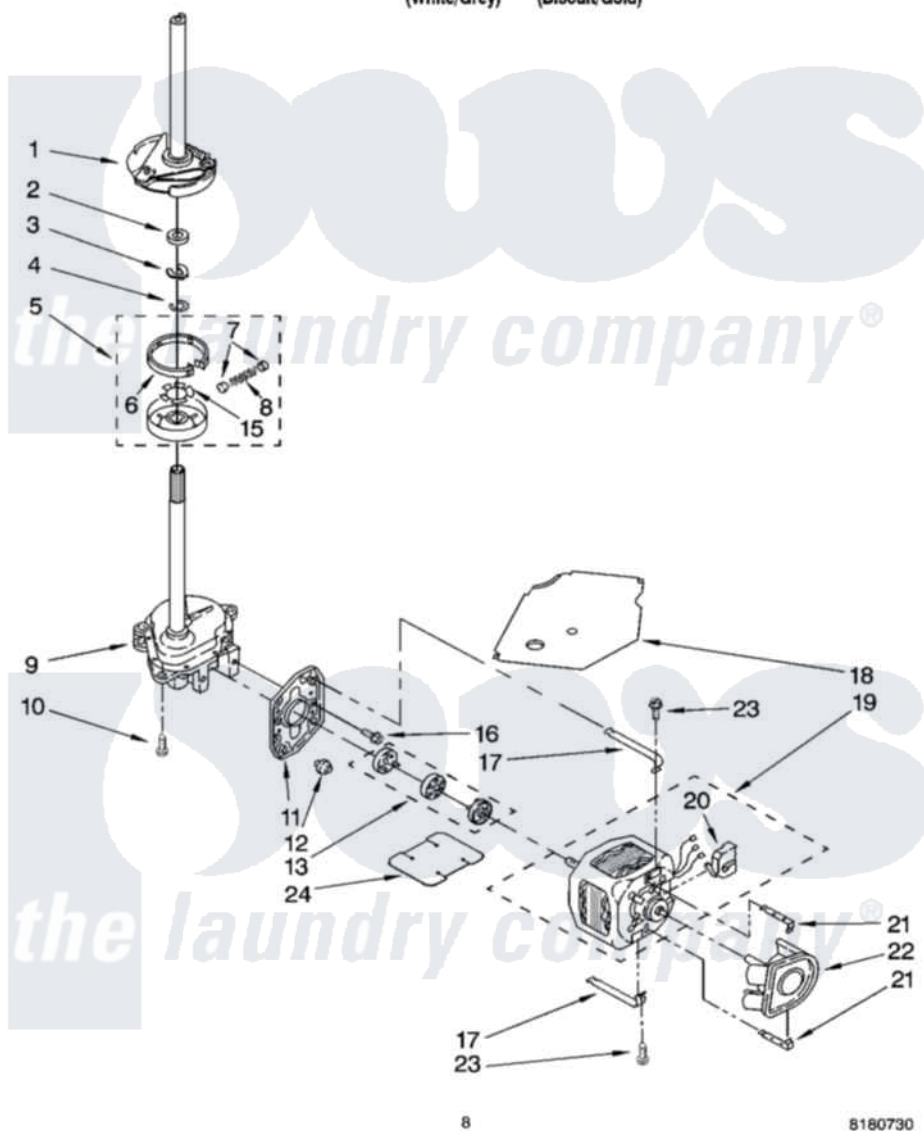

Whirlpool 1CLSQ9549PG0 05 - BRAKE, CLUTCH, GEARCASE, MOTOR AND PUMP PARTS

BRAKE, CLUTCH, GEARCASE, MOTOR AND PUMP PARTS

For Models: 1CLSQ9549PW0, 1CLSQ9549PG0
(White/Grey) (Biscuit/Gold)

8

8180730

Whirlpool [Residential Whirlpool 1CLSQ9549PG0 Washer Parts](#) Parts Diagram 05 - BRAKE, CLUTCH, GEARCASE, MOTOR AND PUMP PARTS
Click on the part number to view part

Item	Original Part Number	Replaced By	Status	Part Description
1	388952	285792		Basketdrive
2	63292			Washer, Spin Tube Thrust
3	62697	W10080230		Ring, Spin Tube Support
4	63283	285353		Ring
5	3951311	285785		Clutch
6	3951308	285790		Lining
7	62646			Cap, Clutch Spring
8	3946792			Spring And Damper Assembly
9	3360630	3360629		Gearcase
10	3357334	3400516		Screw Anti-Rattle
11	62611			Plate, Motor Mount To Gearcase
12	62691			Grommet, Motor
13	285753	285753A		Coupling
15	3355454			Clip, Main Drive

16	3400516		Screw Anti-Rattle
17	3349637	W10086010	Retainer, Motor
18	3362089		Shield, Tub To Motor
19	8528157	661600	Motor, Main Drive
20	3952056		Switch, Main Drive Motor
21	8546127		Retainer, Pump
22	3363394		Pump
23	3387485	273556	Screw, 10-16 X 5/8
24	3946532		Shield, Motor