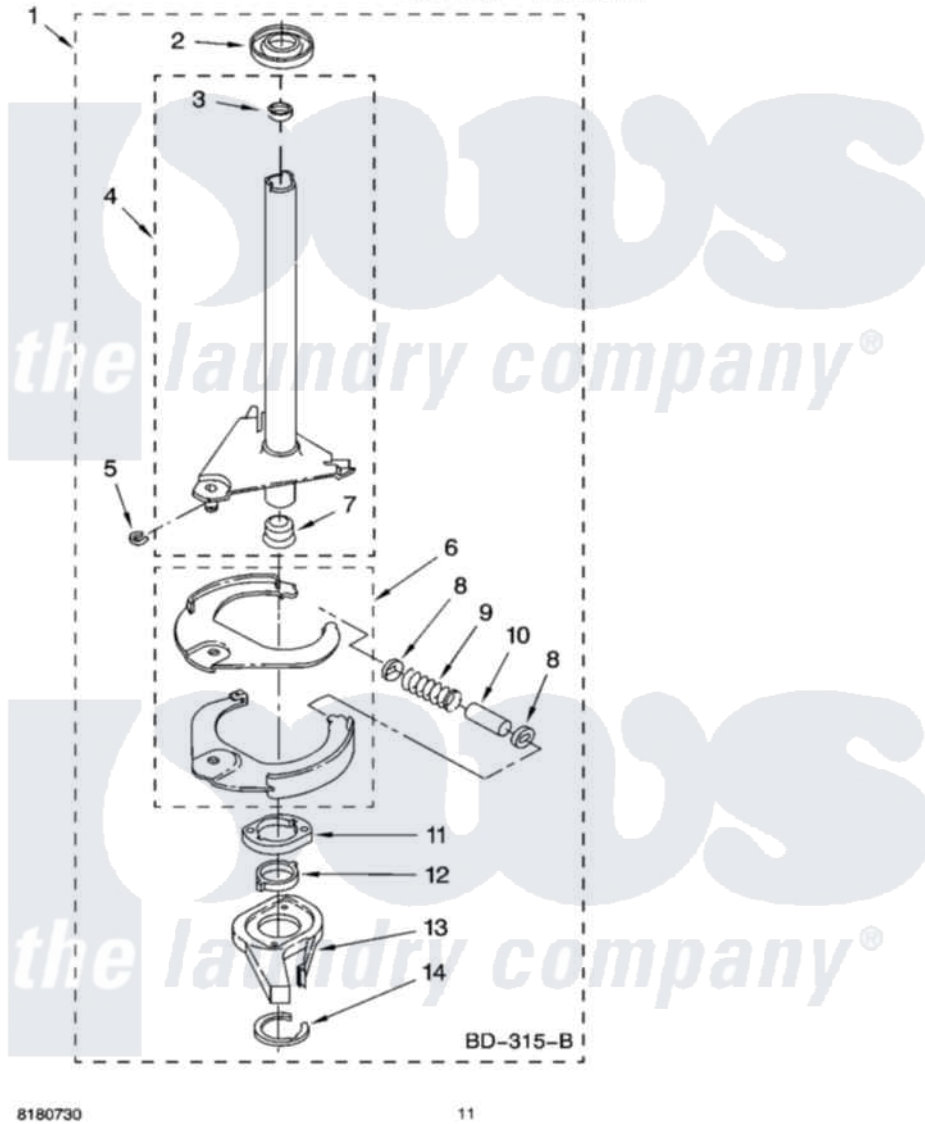

# Whirlpool 1CLSQ9549PG0 07 - BRAKE AND DRIVE TUBE PARTS

## BRAKE AND DRIVE TUBE PARTS

For Models: 1CLSQ9549PW0, 1CLSQ9549PG0  
(White/Grey) (Biscuit/Gold)

8180730

11

Whirlpool Residential Whirlpool 1CLSQ9549PG0 Washer Parts Parts Diagram 07 - BRAKE AND DRIVE TUBE PARTS  
Click on the part number to view part