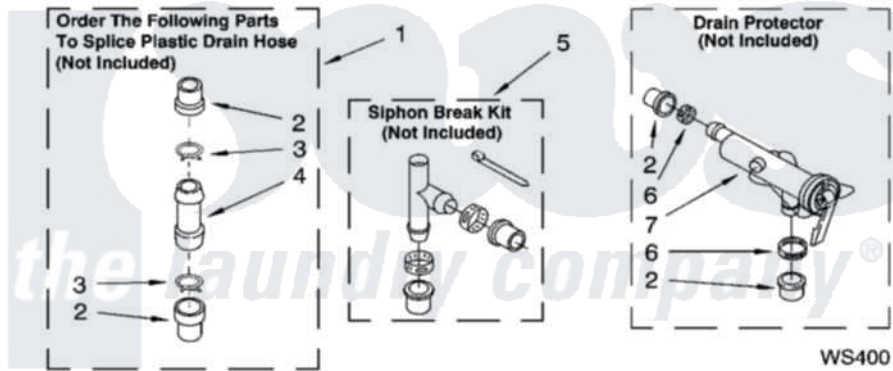

**Whirlpool 1CLSQ9549PG0 09 - WATER SYSTEM PARTS, OPTIONAL PARTS (NOT INCLUDED)**

**WATER SYSTEM PARTS**

For Models: 1CLSQ9549PW0, 1CLSQ9549PG0  
(White/Grey) (Biscuit/Gold)

8180730

13

Whirlpool [Residential Whirlpool 1CLSQ9549PG0 Washer Parts](#) Parts Diagram 09 - WATER SYSTEM PARTS, OPTIONAL PARTS (NOT INCLUDED)  
Click on the part number to view part

Item	Original Part Number	Replaced By	Status	Part Description
1	<a href="#">285442</a>			Water System Parts
2	<a href="#">285321</a>			Water System Parts
3	370447	<a href="#">285655</a>		Clamp, Hose
4	<a href="#">16272</a>			Connector, Straight
5	<a href="#">285320</a>			Water System Parts
6	65349	<a href="#">285655</a>		Clamp, Hose
7	<a href="#">367031</a>			Water System Parts
	<a href="#">72017</a>			Paint, Touch-Up
"	<a href="#">4392899</a>			Paint, Touch-Up
"	<a href="#">350938</a>			Paint, Pressurized Spray B
"	<a href="#">350930</a>			Paint, Pressurized Spray B
"	<a href="#">4392901</a>			Paint, Pressurized Spray
"	<a href="#">799344</a>			Paint, Touch-Up )
"	<a href="#">4392900</a>			Paint, Bulk )
"	N/A		Not Available	OIL