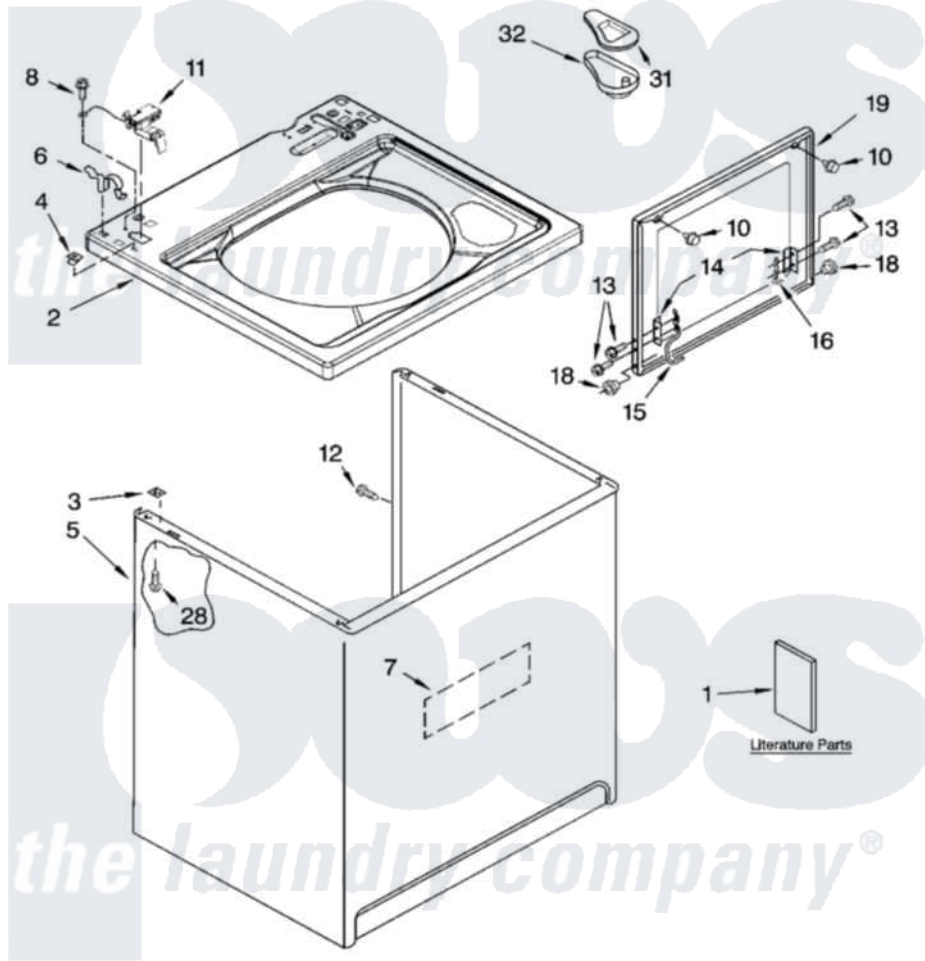

Whirlpool 1CLSQ9549PG1 01 - TOP AND CABINET PARTS

TOP AND CABINET PARTS

For Models: 1CLSQ9549PW1, 1CLSQ9549PG1
(White/Grey) (Biscuit/Gold)

AUTOMATIC
WASHER

10-05 Litho in U.S.A. (drd)

1

Part No. 8190849

Whirlpool [Residential Whirlpool 1CLSQ9549PG1 Washer Parts](#) Parts Diagram 01 - TOP AND CABINET PARTS
Click on the part number to view part

Item	Original Part Number	Replaced By	Status	Part Description
1	3958075		Not Available	Installation Instructions
"	3955907		Not Available	Feature Sheet
"	8578232		Not Available	Use & Care Guide
"	3957349		Not Available	Energy Guide
"	8566203		Not Available	Wiring Diagram
"	N/A		Not Available	Following May Be Purchased DO-IT-YOURSELF REPAIR MANUALS
"	4313896			Do-It-Yourself Repair Manuals
2	8543451	8543447		Top
"	8543452	8543448		Top
3	62750			Spacer, Cabinet To Top (4)
4	357213			Nut, Push-In
5	63424			Cabinet
"	3954357			Cabinet
6	62780			Clip, Top And Cabinet And Rear Panel

7	3976348		Absorber, Sound
8	3351614		Screw, Gearcase Cover Mounting
10	9724509		Bumper, Lid
11	8318084		Switch, Lid
12	3357011	308685	Side Trim)
13	355274	W10119828	Screw, Lid Hinge Mounting
14	21097		Pad, Lid Hinge
15	8559336	W10225136	Hinge 7 Pad Assembly
16	91770		Hinge, Lid
18	8319539		Bearing, Lid Hinge
19	8558398	W10193861	Lid
"	8558399	W10193862	Lid
28	3390631		Screw, 10-16 X 3/8
31	3955788		Cover, Dispenser
32	8519517		Dispenser, Bleach