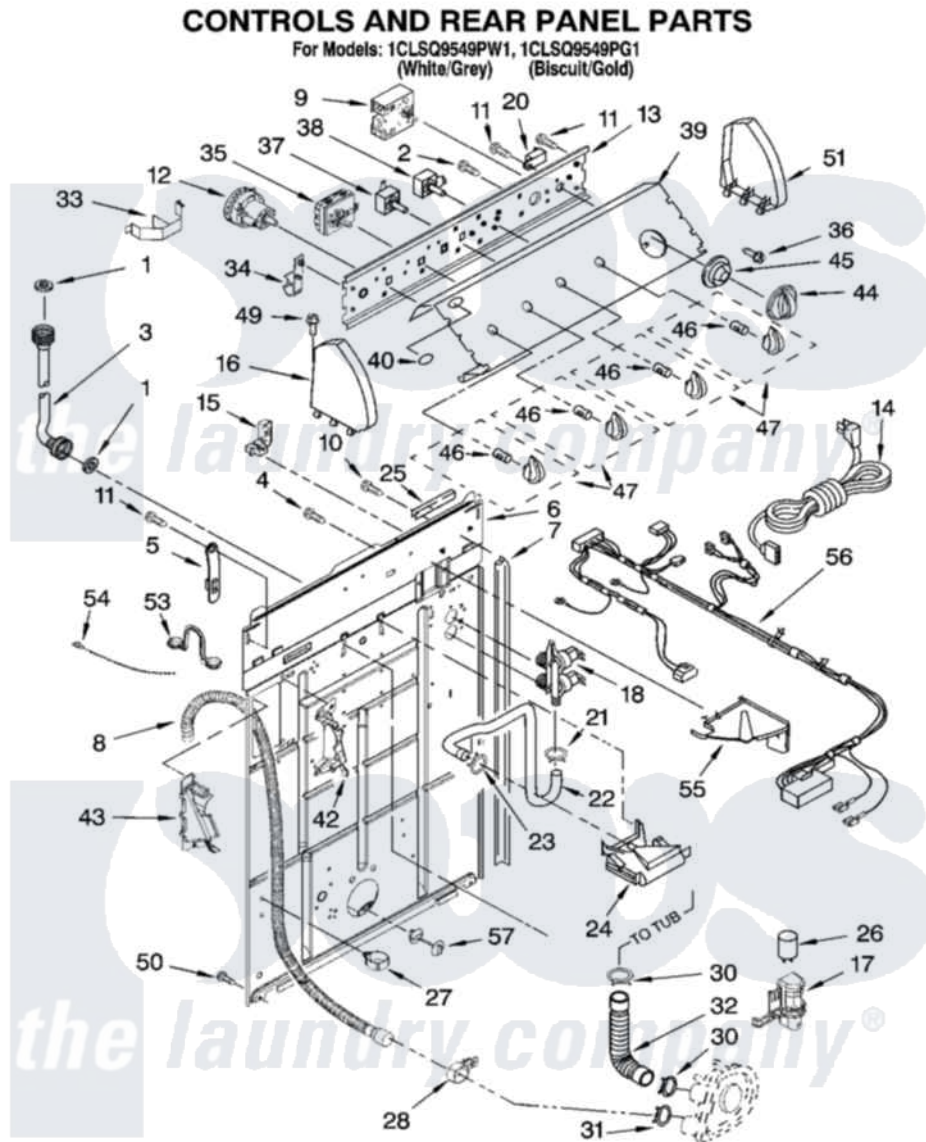

Whirlpool 1CLSQ9549PG1 02 - CONTROLS AND REAR PANEL PARTS

8180849

3

Whirlpool Residential Whirlpool 1CLSQ9549PG1 Washer Parts Parts Diagram 02 - CONTROLS AND REAR PANEL PARTS

Click on the part number to view part

Item	Original Part Number	Replaced By	Status	Part Description
1	3976300	16123		Washer Inlet-Hose Miscellaneous Parts Must be Ordered Separately.
2	3400073			Screw, Ground
3	8571377	89503		Hose-Inlet
"	8571378	89503		Hose-Inlet
4	9740848			Screw, Mixing Valve Mounting
5	8568314			Strap, Console
6	8318015			Panel, Rear
7	62747			Pad, Rear Panel
8	8559373	W10096921		Drain Hose Assembly
9	8557301			Timer, Control
10	3351614			Screw, Gearcase Cover Mounting
11	90767			Screw, 8A X 3/8 HeX Washer Head Tapping
12	3366845	W10339326		Switch-WL