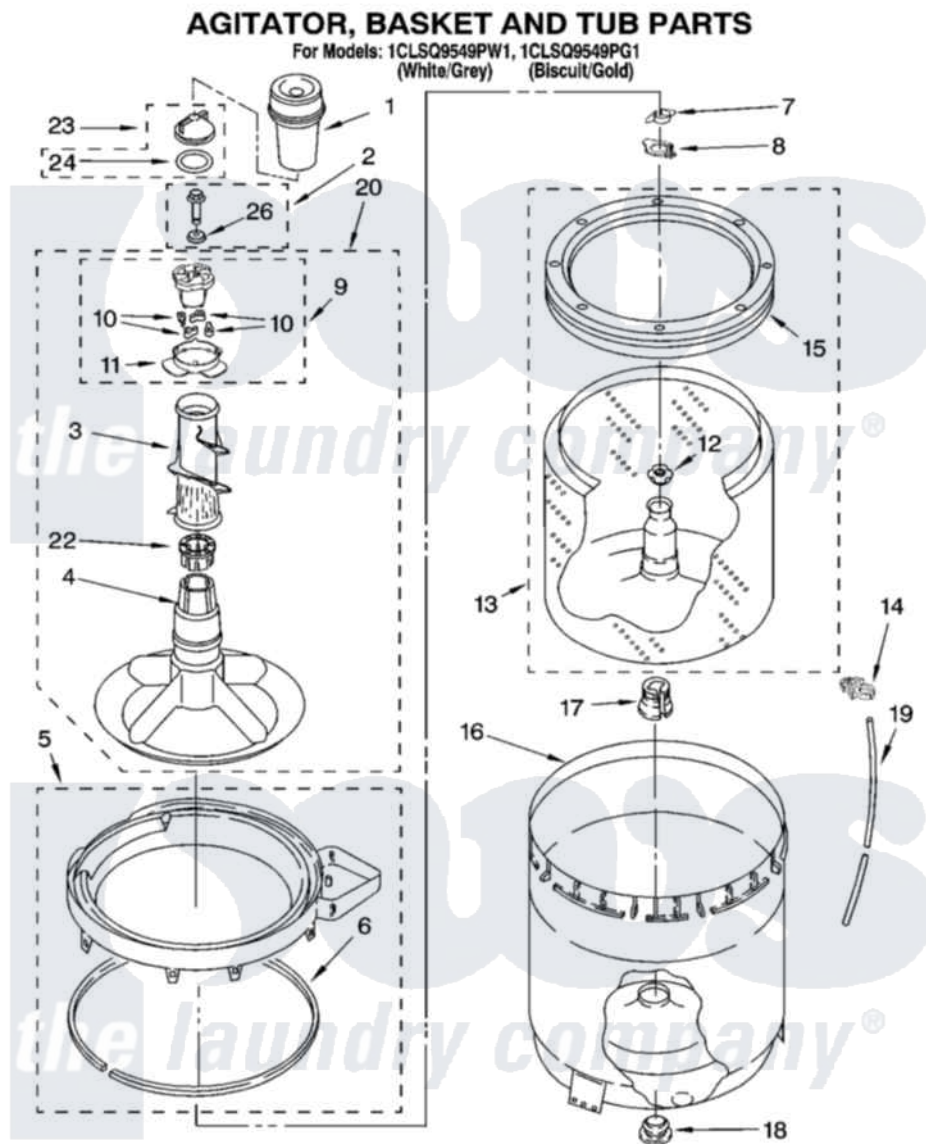

# Whirlpool 1CLSQ9549PG1 03 - AGITATOR, BASKET AND TUB PARTS

8180849

5

## Whirlpool Residential Whirlpool 1CLSQ9549PG1 Washer Parts Parts Diagram 03 - AGITATOR, BASKET AND TUB PARTS

Click on the part number to view part

Item	Original Part Number	Replaced By	Status	Part Description
1	<a href="#">63580</a>			Dispenser, Fabric Softener
2	<a href="#">358237</a>			Screw And Washer
3	<a href="#">3363003</a>			Mover, Clothes
4	<a href="#">3951632</a>			Agitator
5	8528150	<a href="#">W10445870</a>		Ring-Tub
6	<a href="#">3976308</a>			Gasket, Tub Ring
7	<a href="#">3354845</a>			Clip, Agitator
8	<a href="#">8543666</a>			Washer, Agitator
9	3951682	<a href="#">285809</a>		Cam-Agitator
10	3366877	<a href="#">80040</a>		Dog-Agitator
11	<a href="#">3952374</a>			Bearing, Driven Cam
12	<a href="#">21366</a>			Nut, Spanner
13	8526016	<a href="#">W10389328</a>		Clothes Container, Assembly
14	<a href="#">2219077</a>			Clip, Pressure Switch Hose
15	8519788	<a href="#">387240</a>		Ring, Balance
16	<a href="#">63849</a>			Strain Relief, Power Cord

17	<a href="#">389140</a>		Tub Block, Basket Drive
18	<a href="#">383727</a>		Gasket, Centerpodt
19	3347780	<a href="#">353244</a>	Hose, Pressure Switch
20	<a href="#">3951744</a>		Agitator Assembly
22	<a href="#">3951608</a>		Spacer, Thrust
23	3354733	<a href="#">W10074580</a>	Cap, Barrier
24	3348855	<a href="#">W10072840</a>	Fabric Softener
26	<a href="#">3949550</a>		Washer