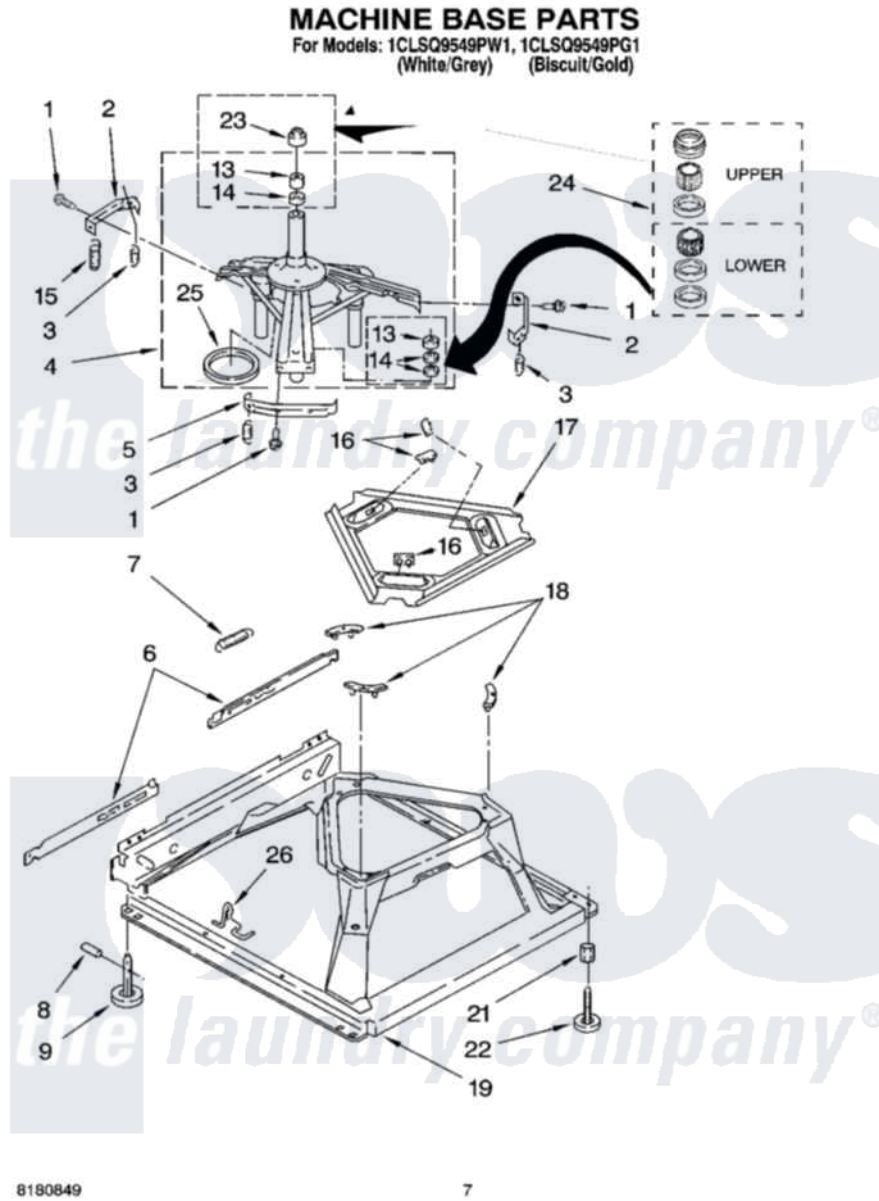

Whirlpool 1CLSQ9549PG1 04 - MACHINE BASE PARTS

Whirlpool [Residential Whirlpool 1CLSQ9549PG1 Washer Parts](#) Parts Diagram 04 - MACHINE BASE PARTS
Click on the part number to view part

Item	Original Part Number	Replaced By	Status	Part Description
1	3400076			Screw, Bracket Mounting
2	64067			Bracket, Spring Outer
3	63907			Spring, Suspension
4	8575214	280184		Support
5	64065			Bracket, Spring Outer
6	63466			Link, Leveling Mechanism
7	62597	8316845		Spring
8	62837			Pin, Knurled
9	62596	285244		Feet-Leveling
13	3347047	8546455		Bearing, Centerpost
14	357409	359449		Seal, Agitator Shaft
15	388492	W10250667		Spring, Counterweight
16	62568	285219		Pad
17	3946509			Plate, Suspension
18	3363660	285744		Pad
19	3946512	285771		Base

21	3359452		Nut, Lock
22	389102	W10001130	Foot, Leveling
23	8577376		Seal, Centerpost
24	285203		Centerpost Bearing Kit
25	63134		Ring, Sound Deadening
26	63806	W10145155	Retainer, Suspension Spring