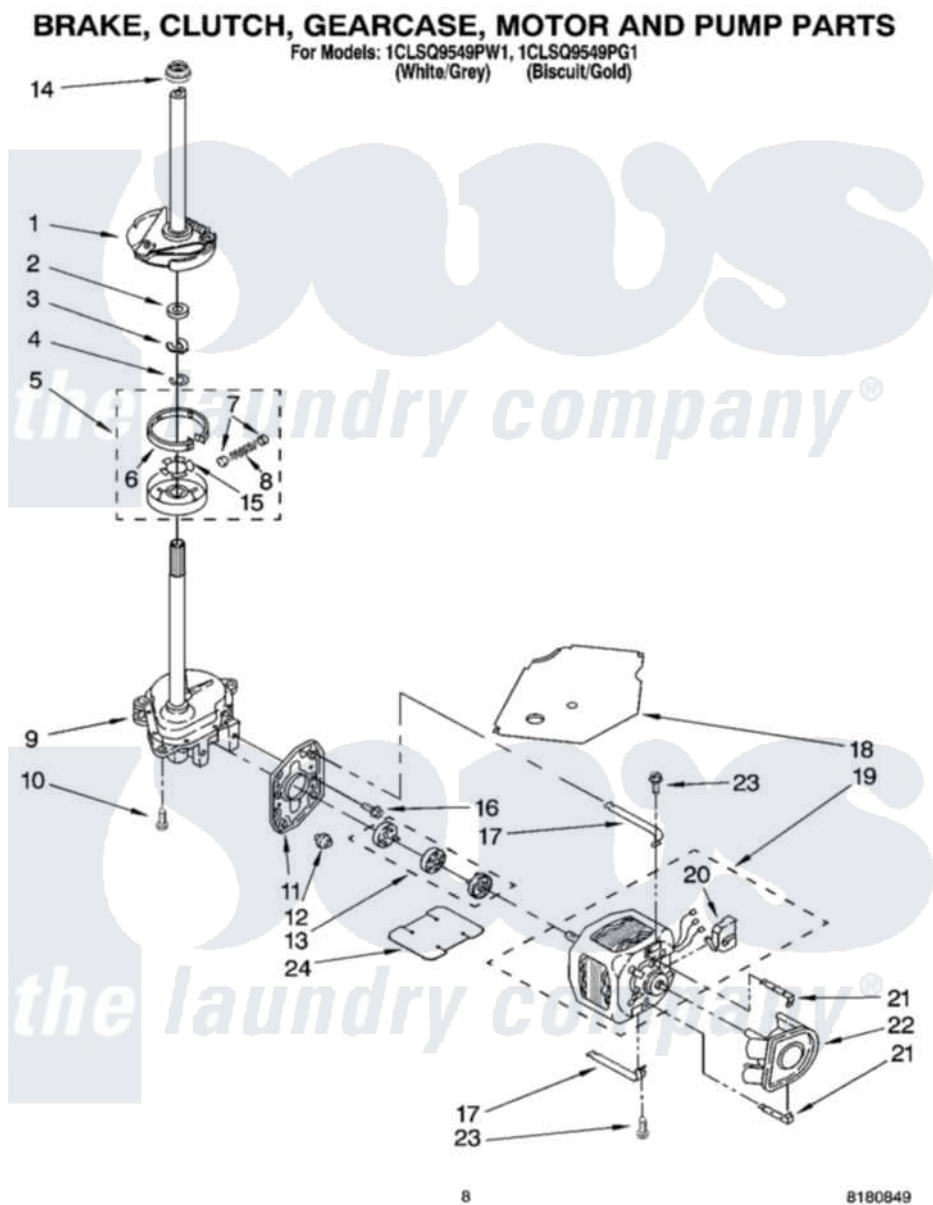

Whirlpool 1CLSQ9549PG1 05 - BRAKE, CLUTCH, GEARCASE, MOTOR AND PUMP PARTS

Whirlpool [Residential Whirlpool 1CLSQ9549PG1 Washer Parts](#) Parts Diagram 05 - BRAKE, CLUTCH, GEARCASE, MOTOR AND PUMP PARTS
 Click on the part number to view part

Item	Original Part Number	Replaced By	Status	Part Description
1	388952	285792		Basketdrive
2	63292			Washer, Spin Tube Thrust
3	62697	W10080230		Ring, Spin Tube Support
4	63283	285353		Ring
5	3951311	285785		Clutch
6	3951308	285790		Lining
7	62646			Cap, Clutch Spring
8	3946792			Spring And Damper Assembly
9	3360630	3360629		Gearcase
10	3357334	3400516		Screw Anti-Rattle
11	62611			Plate, Motor Mount To Gearcase
12	62691			Grommet, Motor
13	285753	285753A		Coupling
14	8577374			Seal, Centerpost

15	3355454		Clip, Main Drive
16	3400516		Screw Anti-Rattle
17	3349637	W10086010	Retainer, Motor
18	3362089		Shield, Tub To Motor
19	8528157	661600	Motor, Main Drive
20	3952056		Switch, Main Drive Motor
21	8546127		Retainer, Pump
22	3363394		Pump
23	3387485	273556	Screw, 10-16 X 5/8
24	3946532		Shield, Motor