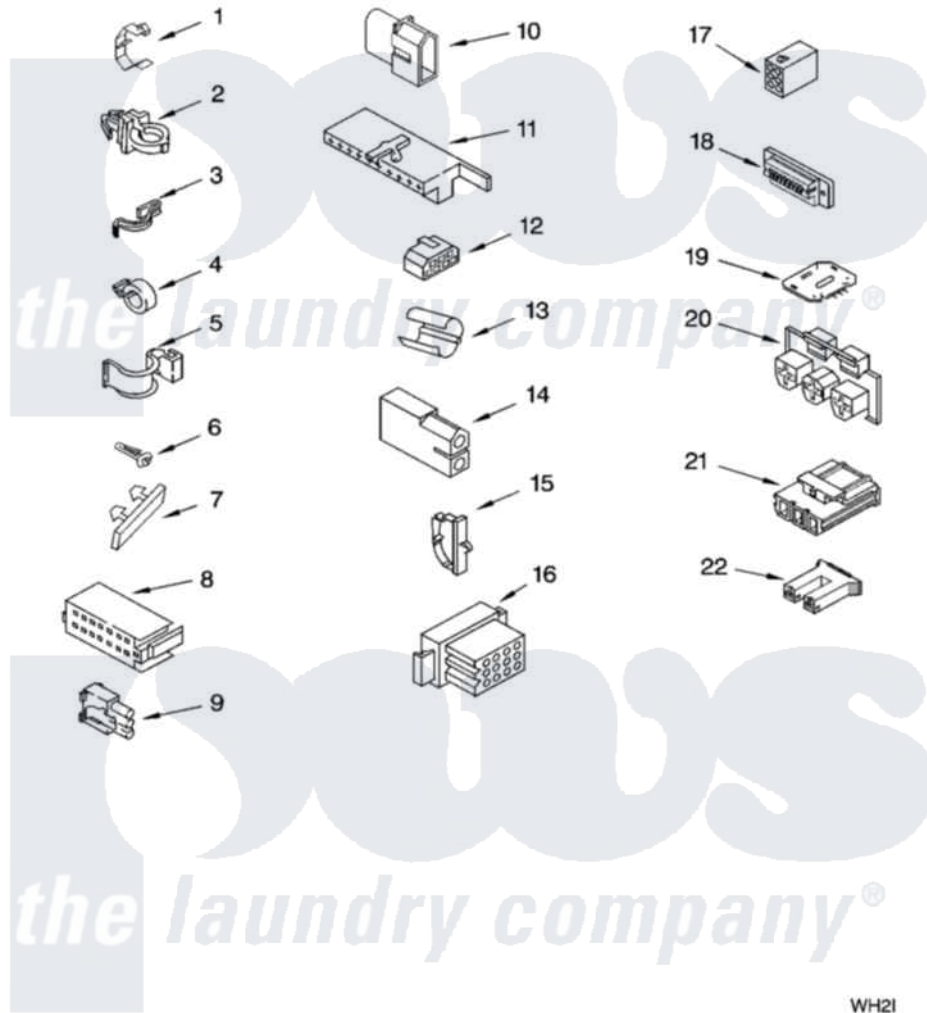

# Whirlpool 1CLSQ9549PG1 06 - WIRING HARNESS PARTS

## WIRING HARNESS PARTS

For Models: 1CLSQ9549PW1, 1CLSQ9549PG1  
(White/Grey) (Biscuit/Gold)

WH21

8180849

9

Whirlpool [Residential Whirlpool 1CLSQ9549PG1 Washer Parts](#) Parts Diagram 06 - WIRING HARNESS PARTS  
Click on the part number to view part

Item	Original Part Number	Replaced By	Status	Part Description
1	<a href="#">3349557</a>			Retainer, Harness
2	388498		Not Available	Clip, Harness
3	3347812	<a href="#">8528351</a>		Clip
4	3352501	<a href="#">8559320</a>		Restraint, Hose
5	<a href="#">90016</a>			Clip, Pressure Switch Hose
6	3390496	<a href="#">8281256</a>		Clip, Harness
7	<a href="#">389379</a>			Retainer, Side To Feature Panel
8	<a href="#">3948614</a>			Disconnect Block
"	<a href="#">352089</a>			Timer, Block Disconnect
9	<a href="#">62889</a>			Receptacle, Terminal
10	<a href="#">353424</a>			Plug, Terminal
11	<a href="#">62505</a>			Block, Disconnect
12	<a href="#">3347243</a>			Block, Disconnect
13	<a href="#">63523</a>			Harness, Protector
14	<a href="#">717252</a>			Receptacle, Terminal
15	<a href="#">3352944</a>			Clip, Harness

16	3390423	Not Available	Block, Disconnect (12-Way) (Timer) (Use Term. 94613)
17	3347730	Not Available	Receptacle, (6-Way) (Use Term. 94613)
18	3349494		Connector, Etc
19	3407125	<a href="#">3955728</a>	Control, Etc
20	3948617	<a href="#">2172937</a>	Connector
21	<a href="#">3360056</a>		Connector
22	<a href="#">3354925</a>		Block, Connector
"	<a href="#">3354926</a>		Block, Connector