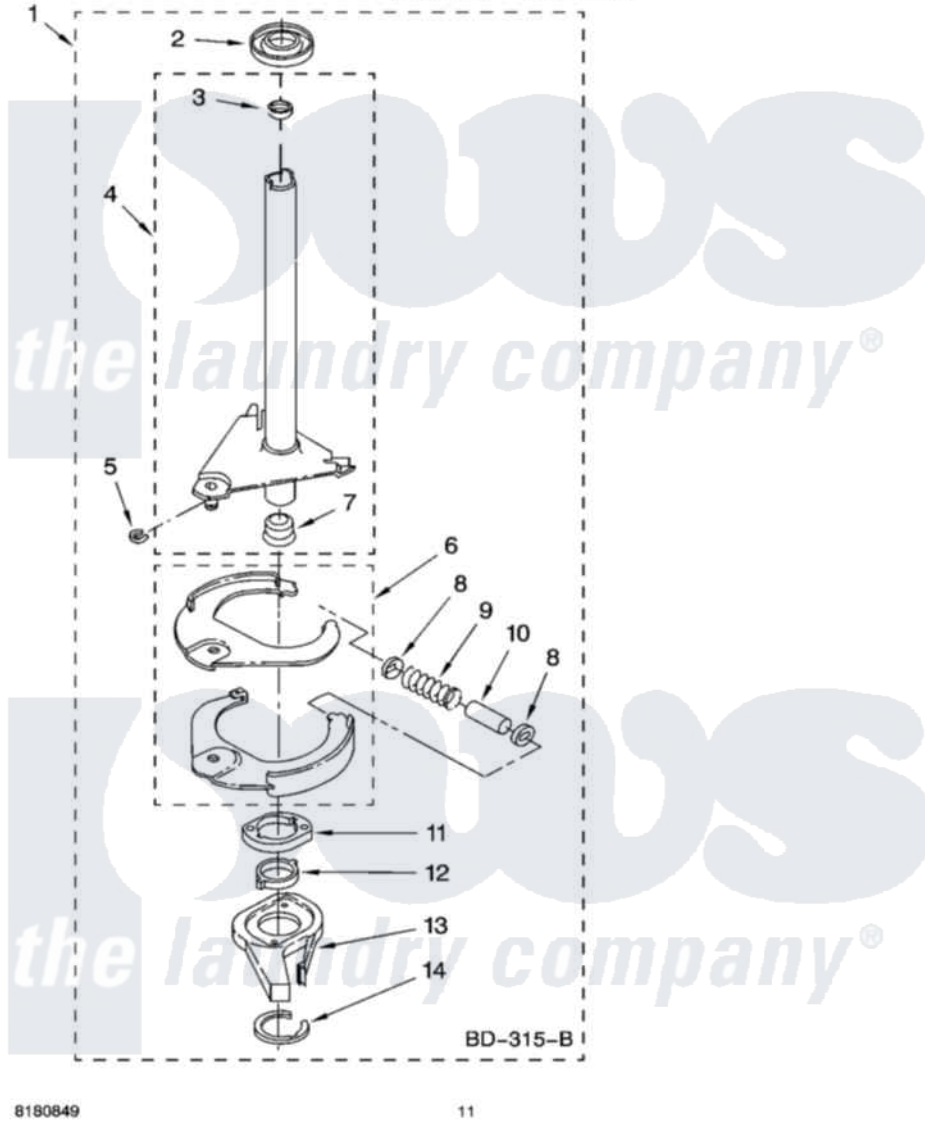

Whirlpool 1CLSQ9549PG1 07 - BRAKE AND DRIVE TUBE PARTS

BRAKE AND DRIVE TUBE PARTS

For Models: 1CLSQ9549PW1, 1CLSQ9549PG1
(White/Grey) (Biscuit/Gold)

8180849

11

Whirlpool Residential Whirlpool 1CLSQ9549PG1 Washer Parts Parts Diagram 07 - BRAKE AND DRIVE TUBE PARTS
Click on the part number to view part

Item	Original Part Number	Replaced By	Status	Part Description
1	388952	285792		Basketdrive
2	62658			Ring, Thrust
3	356427			Seal, Spin Pinion
4	64027	64208		Tube-Spin
5	64035	W10083190		Ring, Retaining
6	64232	285438		Shoe-Brake
7	62703	8546462		"T" Bearing, Spin Tube
8	3353956	285658		Sleeve
9	387806		Not Available	Spring, Brake
10	3355360	285658		Sleeve
11	661516	8546461		Cam, Brake Release
12	63022			Sleeve, Cam
13	64194	285790		Lining
14	90368	W10083200		Ring, Retaining
"	N/A		Not Available	FOLLOWING PARTS NOT ILLUSTRATED
"	285208			Lubricant