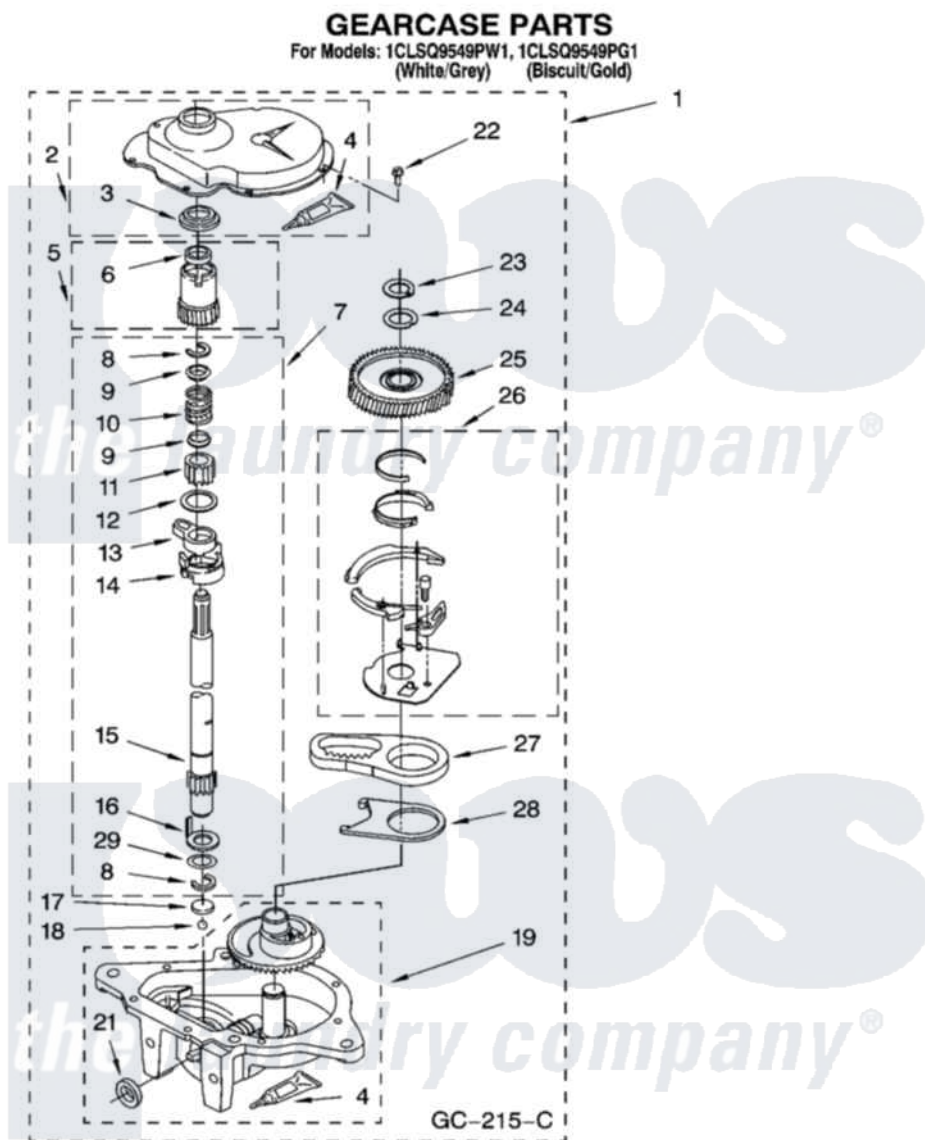

Whirlpool 1CLSQ9549PG1 08 - GEARCASE PARTS

12

8180849

Whirlpool [Residential Whirlpool 1CLSQ9549PG1 Washer Parts](#) Parts Diagram 08 - GEARCASE PARTS
Click on the part number to view part

Item	Original Part Number	Replaced By	Status	Part Description
1	3360630	3360629		Gearcase
2	285202			Cover, Gearcase
3	3349985			Seal, Gearcase Cover
4	285195			Sealer Sealer, Gasket
5	63320	285362		Gear and Pinion
6	356427			Seal, Spin Pinion
7	389387			Shaft, Agitator
8	90369		Not Available	Ring, Retaining (2)
9	62677			Retainer, Spring
10	62676			Spring, Agitator
11	63273	285509		Shaft, Agitator
12	62619			Washer, Agitator Gear
13	62580	285206		Cam-Agitator
14	62581	285206		Cam-Agitator
15	285509			Shaft, Agitator
16	62618			Washer, Cam Thrust

17	16018	285205	Bearing
18	85529	285205	Bearing
19	389230	285515	Gearcase
21	285352		Seal Kit, Thrust Plug
22	3351614		Screw, Gearcase Cover Mounting
23	3362552	285765	Ring-Retr
24	285735	285766	Washer Kit, Thrust
25	62570	285362	Gear and Pinon
26	388253	999516	Shelf-Glas
27	3349296	8546456	Rack, Connecting
28	62621		Actuator, Shift
29	388815		Washer, Intermediate 1 3976263 Miscellaneous Parts Bag 2 3976300 Washer, Inlet Hose 3 3366913 Clamp, Hose