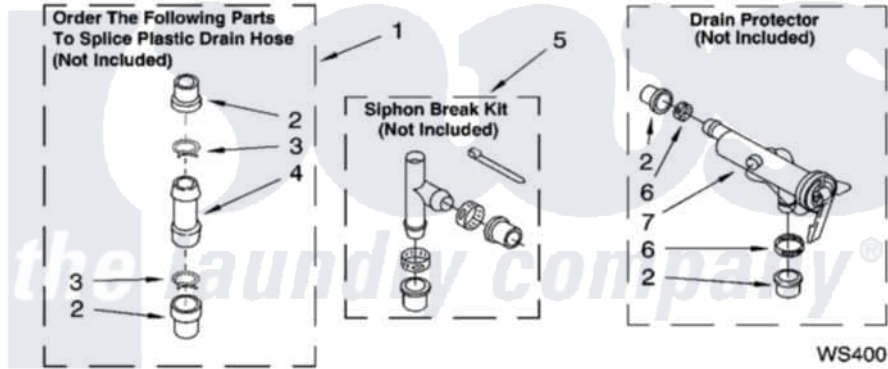

**Whirlpool 1CLSQ9549PG1 09 - WATER SYSTEM PARTS, OPTIONAL PARTS (NOT INCLUDED)**

**WATER SYSTEM PARTS**

For Models: 1CLSQ9549PW1, 1CLSQ9549PG1  
(White/Grey) (Biscuit/Gold)

8190849

13

Whirlpool [Residential Whirlpool 1CLSQ9549PG1 Washer Parts](#) Parts Diagram 09 - WATER SYSTEM PARTS, OPTIONAL PARTS (NOT INCLUDED)  
Click on the part number to view part

Item	Original Part Number	Replaced By	Status	Part Description
1	<a href="#">285442</a>			Water System Parts
2	<a href="#">285321</a>			Water System Parts
3	370447	<a href="#">285655</a>		Clamp, Hose
4	<a href="#">16272</a>			Connector, Straight
5	<a href="#">285320</a>			Water System Parts
6	65349	<a href="#">285655</a>		Clamp, Hose
7	<a href="#">367031</a>			Water System Parts
	<a href="#">72017</a>			Paint, Touch-Up
"	<a href="#">4392899</a>			Paint, Touch-Up
"	<a href="#">350938</a>			Paint, Pressurized Spray B
"	<a href="#">350930</a>			Paint, Pressurized Spray B
"	<a href="#">4392901</a>			Paint, Pressurized Spray
"	<a href="#">799344</a>			Paint, Touch-Up )
"	<a href="#">4392900</a>			Paint, Bulk )
"	N/A		Not Available	OIL