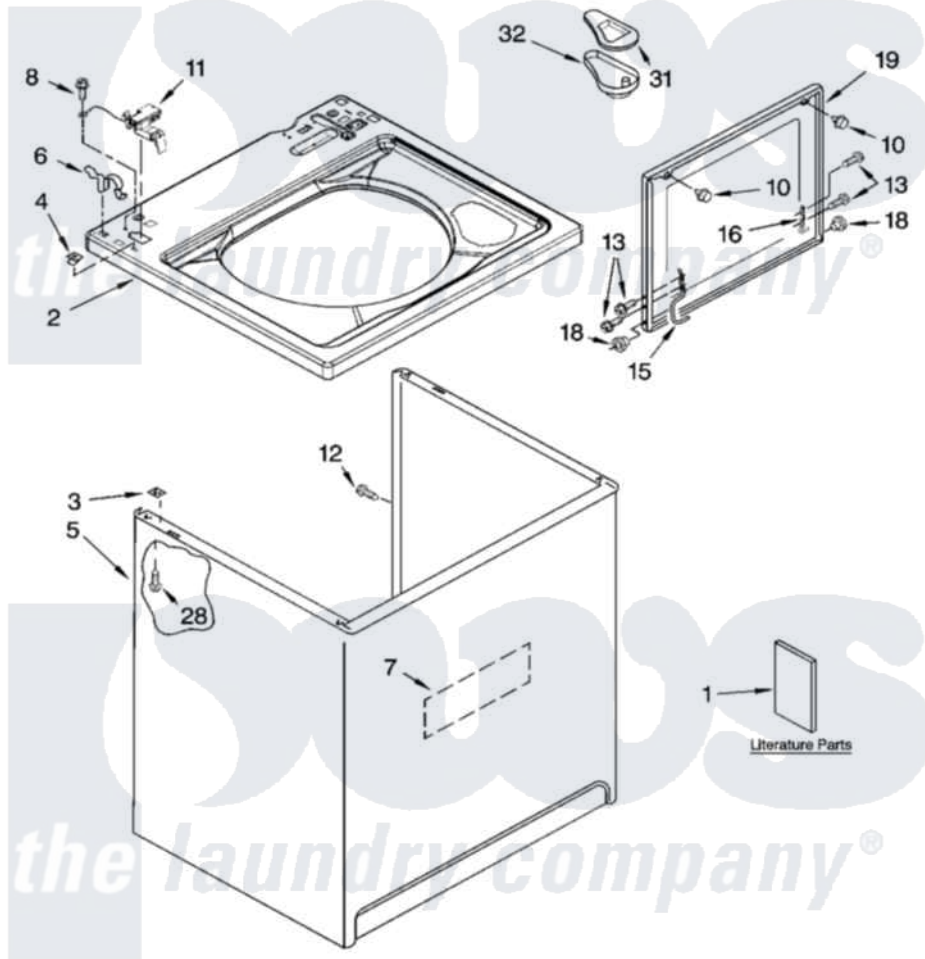

Whirlpool 1CLSQ9549PW0 01 - TOP AND CABINET PARTS

TOP AND CABINET PARTS

For Models: 1CLSQ9549PW0, 1CLSQ9549PG0
(White/Grey) (Biscuit/Gold)

AUTOMATIC
WASHER

9-05 Litho in U.S.A. (kdr)

1

Part No. 8180730

Whirlpool [Residential Whirlpool 1CLSQ9549PW0 Washer Parts](#) Parts Diagram 01 - TOP AND CABINET PARTS
Click on the part number to view part

Item	Original Part Number	Replaced By	Status	Part Description
1	3957165		Not Available	Installation Instructions
"	3955907		Not Available	Feature Sheet
"	3955869		Not Available	Use & Care Guide
"	3957349		Not Available	Energy Guide
"	8566203		Not Available	Wiring Diagram
"	N/A		Not Available	Following May Be Purchased DO-IT-YOURSELF REPAIR MANUALS
"	4313896			Do-It-Yourself Repair Manuals
2	8543451	8543447		Top
"	8543452	8543448		Top
3	62750			Spacer, Cabinet To Top (4)
4	357213			Nut, Push-In
5	63424			Cabinet
"	3954357			Cabinet
6	62780			Clip, Top And Cabinet And Rear Panel

7	3976348		Absorber, Sound
8	3351614		Screw, Gearcase Cover Mounting
10	9724509		Bumper, Lid
11	8318084		Switch, Lid
12	3357011	308685	Side Trim)
13	355274	W10119828	Screw, Lid Hinge Mounting
15	8559336	W10225136	Hinge 7 Pad Assembly
16	91770		Hinge, Lid
18	8319539		Bearing, Lid Hinge
19	8558398	W10193861	Lid
"	8558399	W10193862	Lid
28	3390631		Screw, 10-16 X 3/8
31	3955788		Cover, Dispenser
32	8519517		Dispenser, Bleach