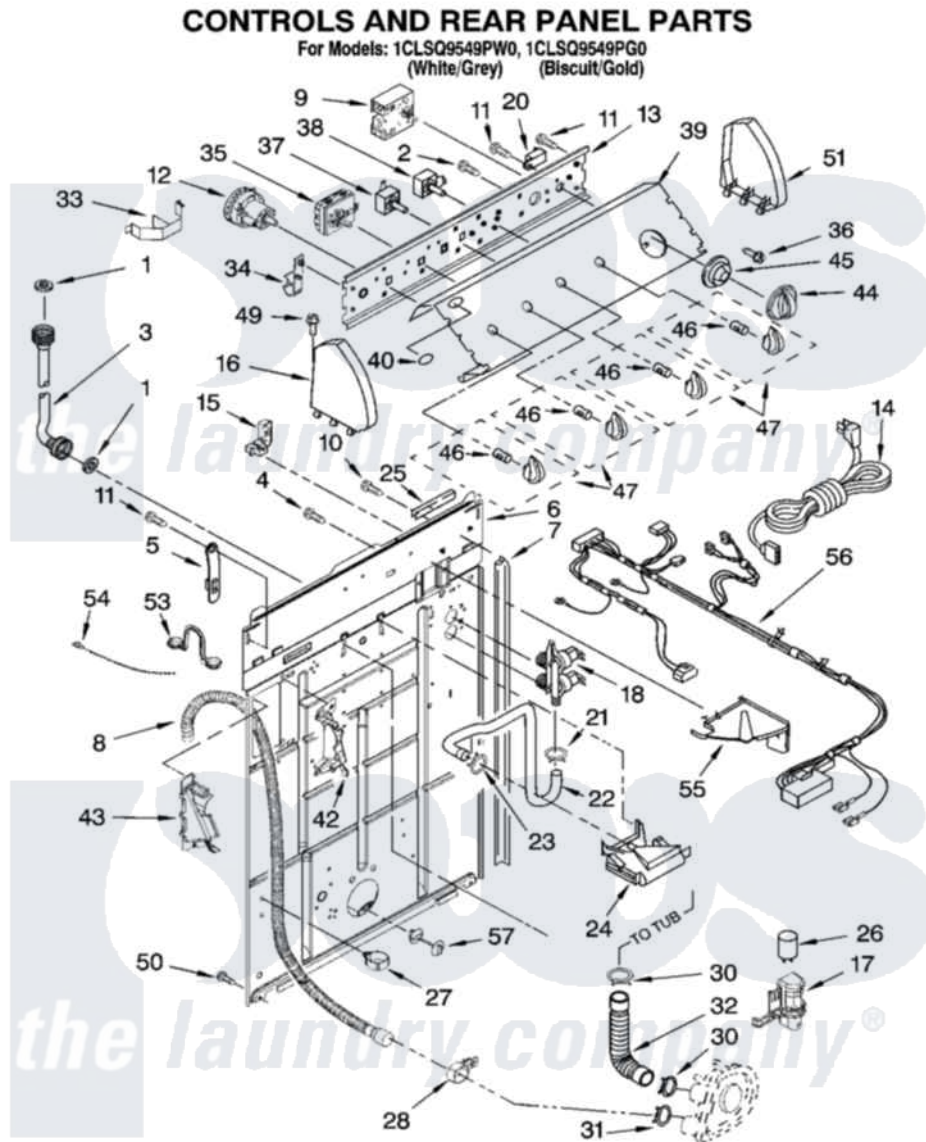

Whirlpool 1CLSQ9549PW0 02 - CONTROLS AND REAR PANEL PARTS

8180730

3

Whirlpool [Residential Whirlpool 1CLSQ9549PW0 Washer Parts](#) Parts Diagram 02 - CONTROLS AND REAR PANEL PARTS

[Click on the part number to view part](#)

Item	Original Part Number	Replaced By	Status	Part Description
1	3976300	16123		Washer Inlet-Hose Miscellaneous Parts Must be Ordered Separately.
2	3400073			Screw, Ground
3	8571377	89503		Hose-Inlet
"	8571378	89503		Hose-Inlet
4	9740848			Screw, Mixing Valve Mounting
5	8568314			Strap, Console
6	8318015			Panel, Rear
7	62747			Pad, Rear Panel
8	8559373	W10096921		Drain Hose Assembly
9	8557301			Timer, Control
10	3351614			Screw, Gearcase Cover Mounting
11	90767			Screw, 8A X 3/8 HeX Washer Head Tapping
12	3366845	W10339326		Switch-WL