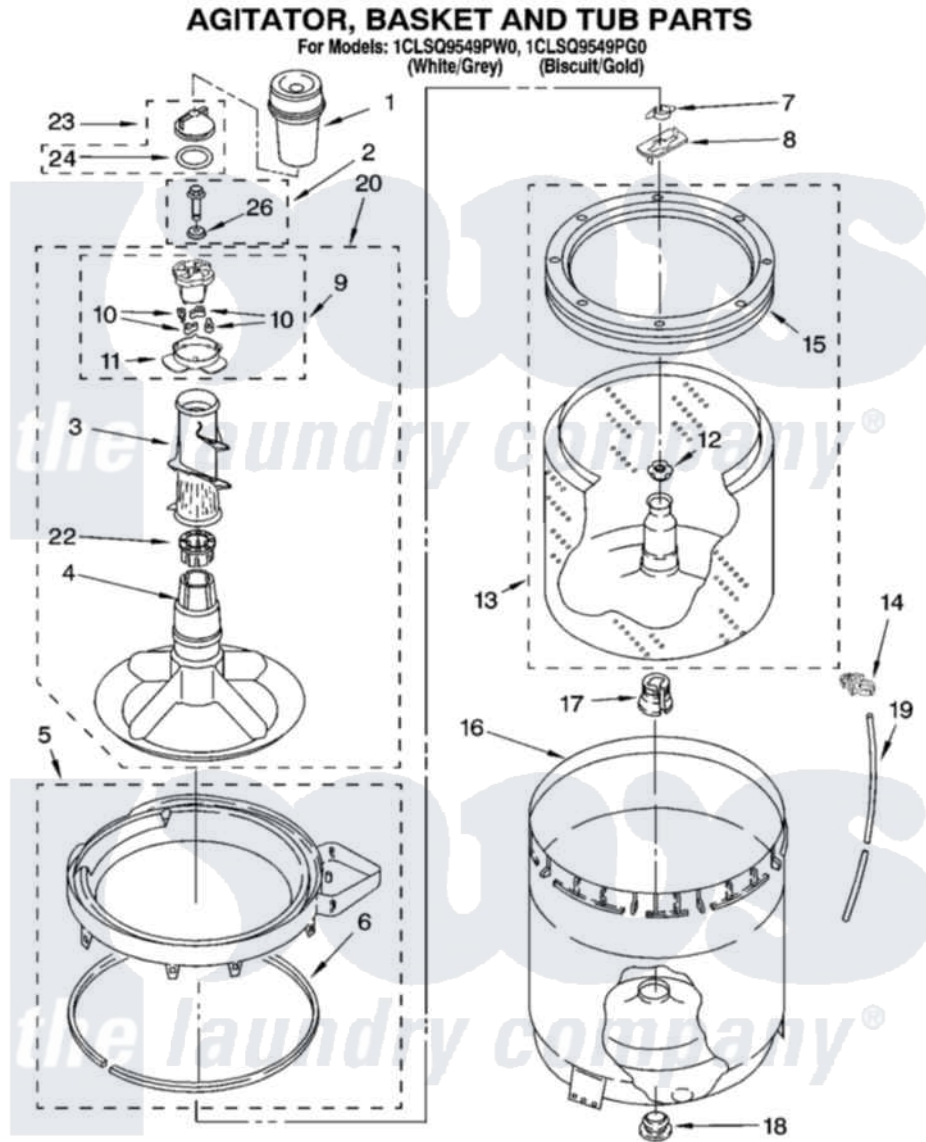

# Whirlpool 1CLSQ9549PW0 03 - AGITATOR, BASKET AND TUB PARTS

8180730

5

Whirlpool [Residential Whirlpool 1CLSQ9549PW0 Washer Parts](#) Parts Diagram 03 - AGITATOR, BASKET AND TUB PARTS

[Click on the part number to view part](#)

Item	Original Part Number	Replaced By	Status	Part Description
1	<a href="#">63580</a>			Dispenser, Fabric Softener
2	<a href="#">358237</a>			Screw And Washer
3	<a href="#">3363003</a>			Mover, Clothes
4	<a href="#">3951632</a>			Agitator
5	8528150	<a href="#">W10445870</a>		Ring-Tub
6	<a href="#">3976308</a>			Gasket, Tub Ring
7	<a href="#">3354845</a>			Clip, Agitator
8	<a href="#">8543666</a>			Washer, Agitator
9	3951682	<a href="#">285809</a>		Cam-Agitator
10	3366877	<a href="#">80040</a>		Dog-Agitator
11	<a href="#">3952374</a>			Bearing, Driven Cam
12	<a href="#">21366</a>			Nut, Spanner
13	8526016	<a href="#">W10389328</a>		Clothes Container, Assembly
14	<a href="#">2219077</a>			Clip, Pressure Switch Hose
15	8519788	<a href="#">387240</a>		Ring, Balance
16	<a href="#">63849</a>			Strain Relief, Power Cord

17	<a href="#">389140</a>		Tub Block, Basket Drive
18	<a href="#">383727</a>		Gasket, Centerpodt
19	3347780	<a href="#">353244</a>	Hose, Pressure Switch
20	<a href="#">3951744</a>		Agitator Assembly
22	<a href="#">3951608</a>		Spacer, Thrust
23	3354733	<a href="#">W10074580</a>	Cap, Barrier
24	3348855	<a href="#">W10072840</a>	Fabric Softener
26	<a href="#">3949550</a>		Washer