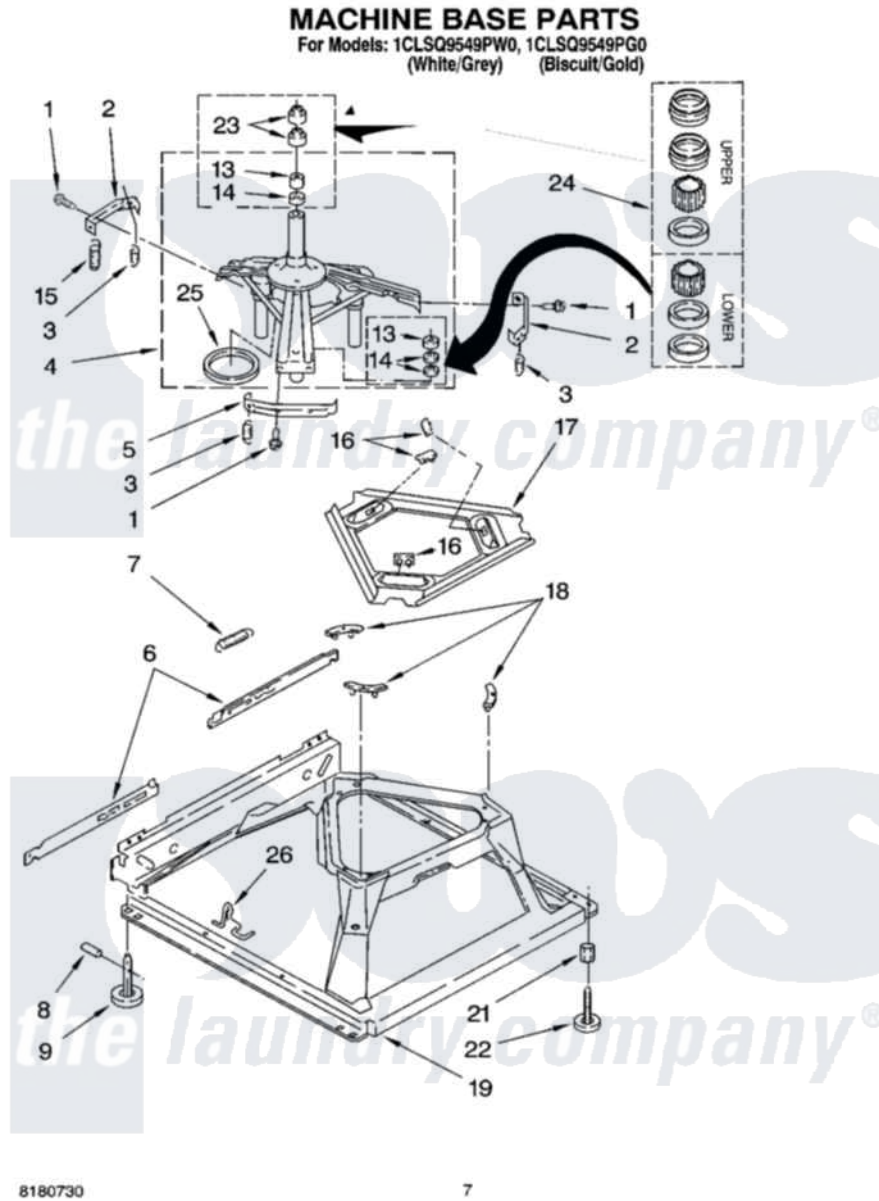

# Whirlpool 1CLSQ9549PW0 04 - MACHINE BASE PARTS

Whirlpool [Residential Whirlpool 1CLSQ9549PW0 Washer Parts](#) Parts Diagram 04 - MACHINE BASE PARTS  
Click on the part number to view part

| Item | Original Part Number    | Replaced By               | Status | Part Description         |
|------|-------------------------|---------------------------|--------|--------------------------|
| 1    | <a href="#">3400076</a> |                           |        | Screw, Bracket Mounting  |
| 2    | <a href="#">64067</a>   |                           |        | Bracket, Spring Outer    |
| 3    | <a href="#">63907</a>   |                           |        | Spring, Suspension       |
| 4    | 8575214                 | <a href="#">280184</a>    |        | Support                  |
| 5    | <a href="#">64065</a>   |                           |        | Bracket, Spring Outer    |
| 6    | <a href="#">63466</a>   |                           |        | Link, Leveling Mechanism |
| 7    | 62597                   | <a href="#">8316845</a>   |        | Spring                   |
| 8    | <a href="#">62837</a>   |                           |        | Pin, Knurled             |
| 9    | 62596                   | <a href="#">285244</a>    |        | Feet-Leveling            |
| 13   | 3347047                 | <a href="#">8546455</a>   |        | Bearing, Centerpost      |
| 14   | 357409                  | <a href="#">359449</a>    |        | Seal, Agitator Shaft     |
| 15   | 388492                  | <a href="#">W10250667</a> |        | Spring, Counterweight    |
| 16   | 62568                   | <a href="#">285219</a>    |        | Pad                      |
| 17   | <a href="#">3946509</a> |                           |        | Plate, Suspension        |
| 18   | 3363660                 | <a href="#">285744</a>    |        | Pad                      |
| 19   | 3946512                 | <a href="#">285771</a>    |        | Base                     |