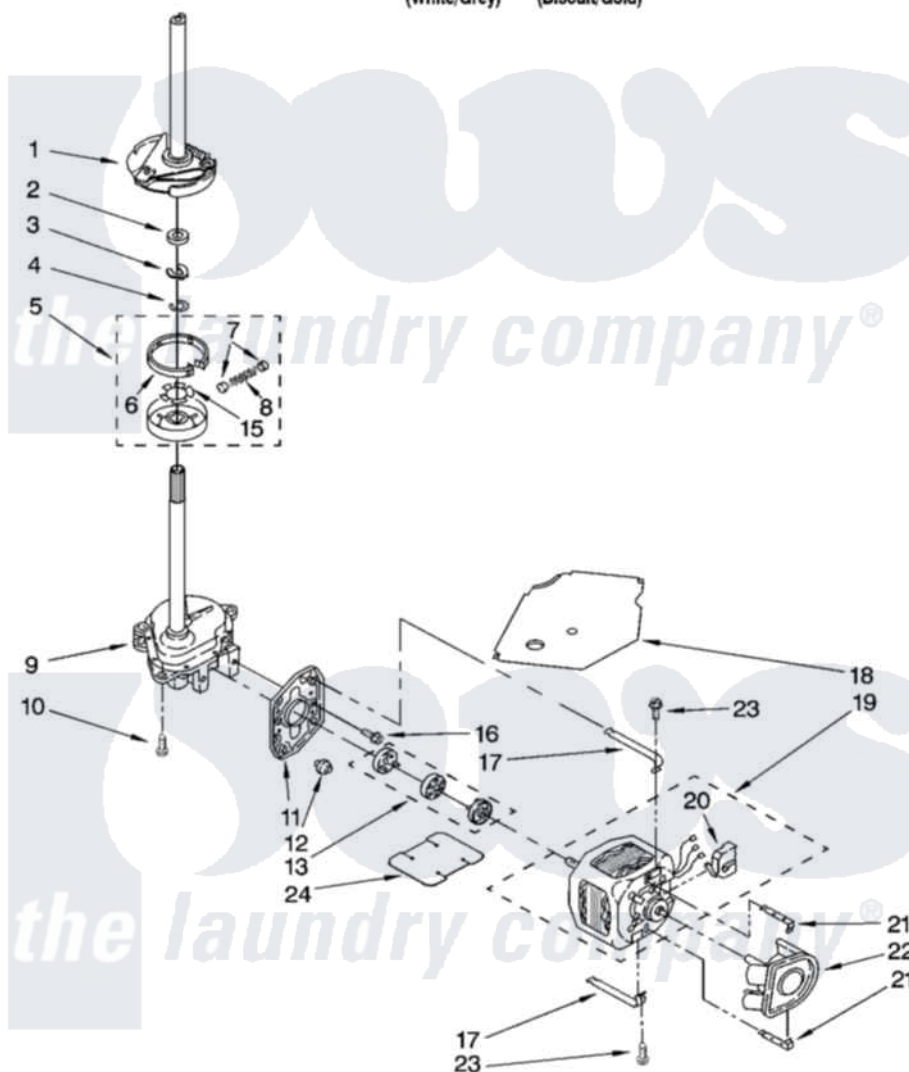

Whirlpool 1CLSQ9549PW0 05 - BRAKE, CLUTCH, GEARCASE, MOTOR AND PUMP PARTS

BRAKE, CLUTCH, GEARCASE, MOTOR AND PUMP PARTS

For Models: 1CLSQ9549PW0, 1CLSQ9549PG0
(White/Grey) (Biscuit/Gold)

8

8180730

Whirlpool [Residential Whirlpool 1CLSQ9549PW0 Washer Parts](#) Parts Diagram 05 - BRAKE, CLUTCH, GEARCASE, MOTOR AND PUMP PARTS

[Click on the part number to view part](#)

Item	Original Part Number	Replaced By	Status	Part Description
1	388952	285792		Basketdrive
2	63292			Washer, Spin Tube Thrust
3	62697	W10080230		Ring, Spin Tube Support
4	63283	285353		Ring
5	3951311	285785		Clutch
6	3951308	285790		Lining
7	62646			Cap, Clutch Spring
8	3946792			Spring And Damper Assembly
9	3360630	3360629		Gearcase
10	3357334	3400516		Screw Anti-Rattle
11	62611			Plate, Motor Mount To Gearcase
12	62691			Grommet, Motor
13	285753	285753A		Coupling
15	3355454			Clip, Main Drive

16	3400516		Screw Anti-Rattle
17	3349637	W10086010	Retainer, Motor
18	3362089		Shield, Tub To Motor
19	8528157	661600	Motor, Main Drive
20	3952056		Switch, Main Drive Motor
21	8546127		Retainer, Pump
22	3363394		Pump
23	3387485	273556	Screw, 10-16 X 5/8
24	3946532		Shield, Motor