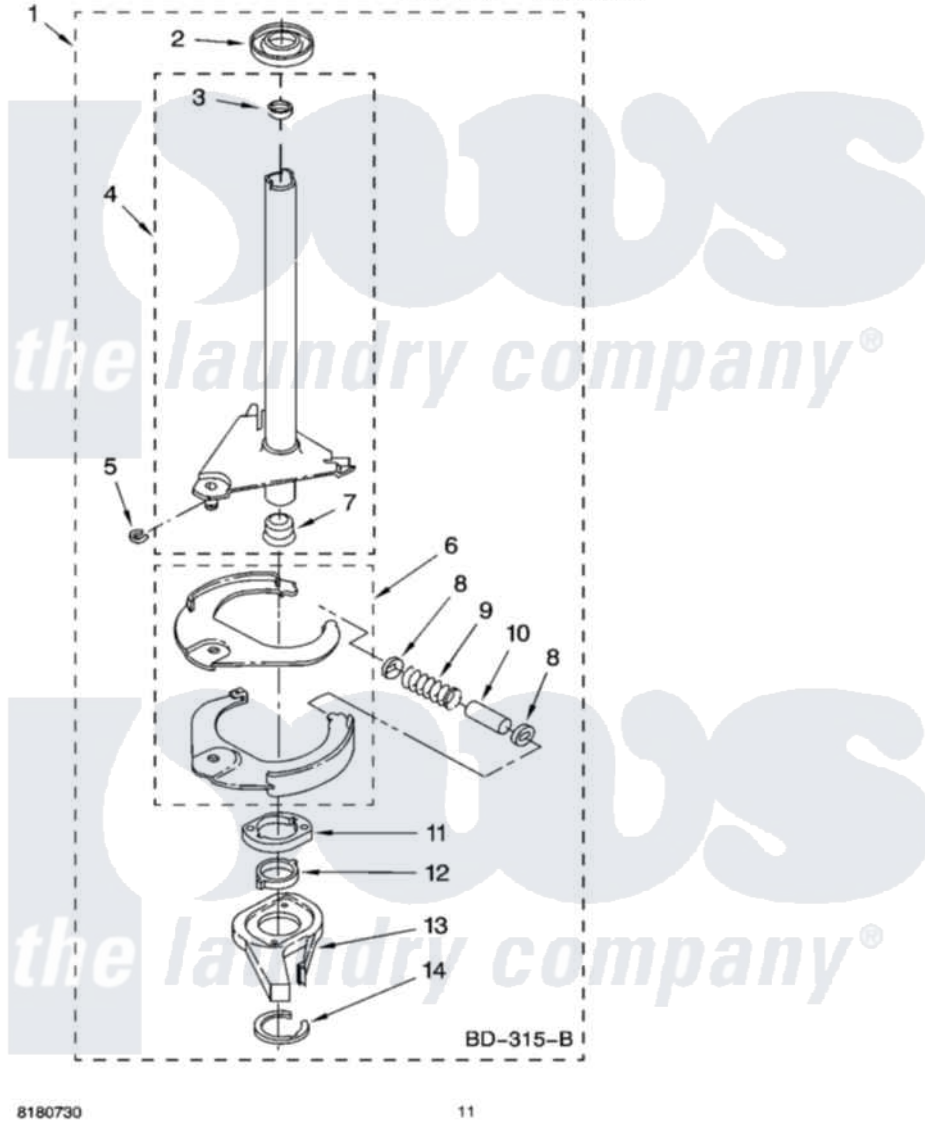

Whirlpool 1CLSQ9549PW0 07 - BRAKE AND DRIVE TUBE PARTS

BRAKE AND DRIVE TUBE PARTS

For Models: 1CLSQ9549PW0, 1CLSQ9549PG0
(White/Grey) (Biscuit/Gold)

8180730

11

Whirlpool [Residential Whirlpool 1CLSQ9549PW0 Washer Parts](#) Parts Diagram 07 - BRAKE AND DRIVE TUBE PARTS
Click on the part number to view part

| Item | Original Part Number | Replaced By | Status | Part Description |
|------|------------------------|---------------------------|---------------|---------------------------------|
| 1 | 388952 | 285792 | | Basketdrive |
| 2 | 62658 | | | Ring, Thrust |
| 3 | 356427 | | | Seal, Spin Pinion |
| 4 | 64027 | 64208 | | Tube-Spin |
| 5 | 64035 | W10083190 | | Ring, Retaining |
| 6 | 64232 | 285438 | | Shoe-Brake |
| 7 | 62703 | 8546462 | | "T" Bearing, Spin Tube |
| 8 | 3353956 | 285658 | | Sleeve |
| 9 | 387806 | | Not Available | Spring, Brake |
| 10 | 3355360 | 285658 | | Sleeve |
| 11 | 661516 | 8546461 | | Cam, Brake Release |
| 12 | 63022 | | | Sleeve, Cam |
| 13 | 64194 | 285790 | | Lining |
| 14 | 90368 | W10083200 | | Ring, Retaining |
| " | N/A | | Not Available | FOLLOWING PARTS NOT ILLUSTRATED |
| " | 285208 | | | Lubricant |