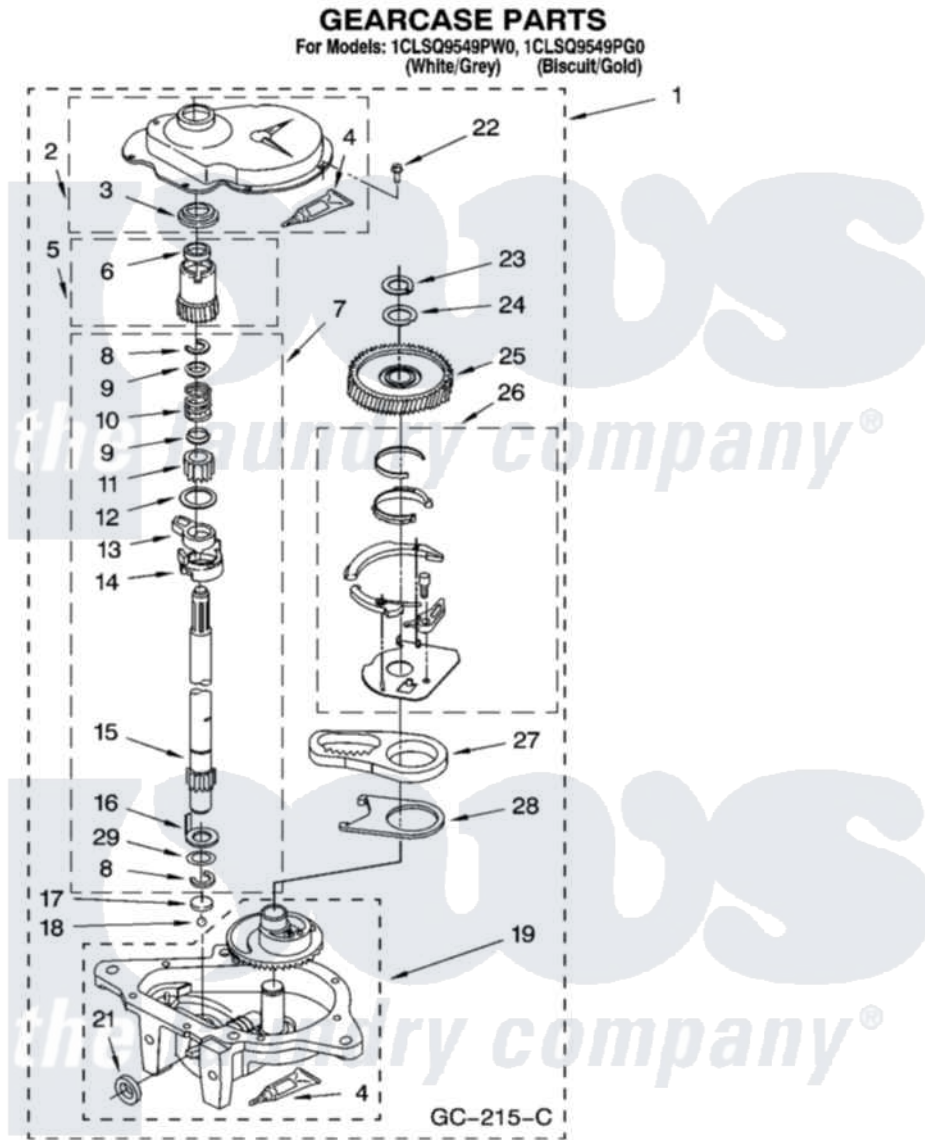

Whirlpool 1CLSQ9549PW0 08 - GEARCASE PARTS

12

8180730

Whirlpool [Residential Whirlpool 1CLSQ9549PW0 Washer Parts](#) Parts Diagram 08 - GEARCASE PARTS
Click on the part number to view part

Item	Original Part Number	Replaced By	Status	Part Description
1	3360630	3360629		Gearcase
2	285202			Cover, Gearcase
3	3349985			Seal, Gearcase Cover
4	285195			Sealer Sealer, Gasket
5	63320	285362		Gear and Pinion
6	356427			Seal, Spin Pinion
7	389387			Shaft, Agitator
8	90369		Not Available	Ring, Retaining (2)
9	62677			Retainer, Spring
10	62676			Spring, Agitator
11	63273	285509		Shaft, Agitator
12	62619			Washer, Agitator Gear
13	62580	285206		Cam-Agitator
14	62581	285206		Cam-Agitator
15	285509			Shaft, Agitator
16	62618			Washer, Cam Thrust

17	16018	285205	Bearing
18	85529	285205	Bearing
19	389230	285515	Gearcase
21	285352		Seal Kit, Thrust Plug
22	3351614		Screw, Gearcase Cover Mounting
23	3362552	285765	Ring-Retr
24	285735	285766	Washer Kit, Thrust
25	62570	285362	Gear and Pinon
26	388253	999516	Shelf-Glas
27	3349296	8546456	Rack, Connecting
28	62621		Actuator, Shift
29	388815		Washer, Intermediate 1 3976263 Miscellaneous Parts Bag 2 3976300 Washer, Inlet Hose 3 3366913 Clamp, Hose