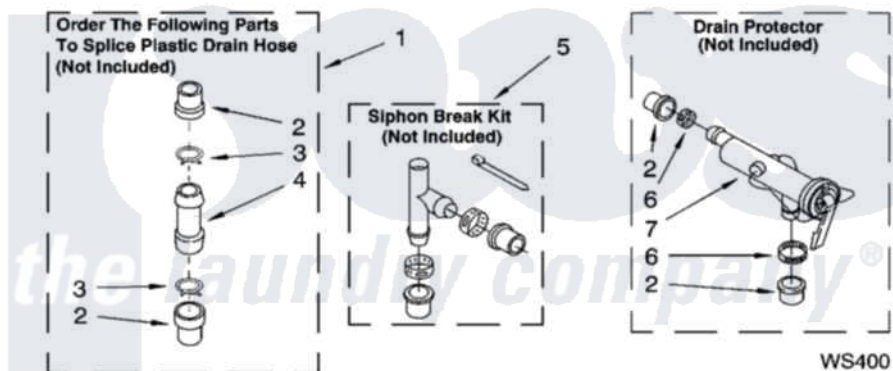

Whirlpool 1CLSQ9549PW0 09 - WATER SYSTEM PARTS, OPTIONAL PARTS (NOT INCLUDED)

WATER SYSTEM PARTS

For Models: 1CLSQ9549PW0, 1CLSQ9549PG0
(White/Grey) (Biscuit/Gold)

8180730

13

Whirlpool [Residential Whirlpool 1CLSQ9549PW0 Washer Parts](#) Parts Diagram 09 - WATER SYSTEM PARTS, OPTIONAL PARTS (NOT INCLUDED)
Click on the part number to view part

Item	Original Part Number	Replaced By	Status	Part Description
1	285442			Water System Parts
2	285321			Water System Parts
3	370447	285655		Clamp, Hose
4	16272			Connector, Straight
5	285320			Water System Parts
6	65349	285655		Clamp, Hose
7	367031			Water System Parts
	72017			Paint, Touch-Up
"	4392899			Paint, Touch-Up
"	350938			Paint, Pressurized Spray B
"	350930			Paint, Pressurized Spray B
"	4392901			Paint, Pressurized Spray
"	799344			Paint, Touch-Up)
"	4392900			Paint, Bulk)
"	N/A		Not Available	OIL