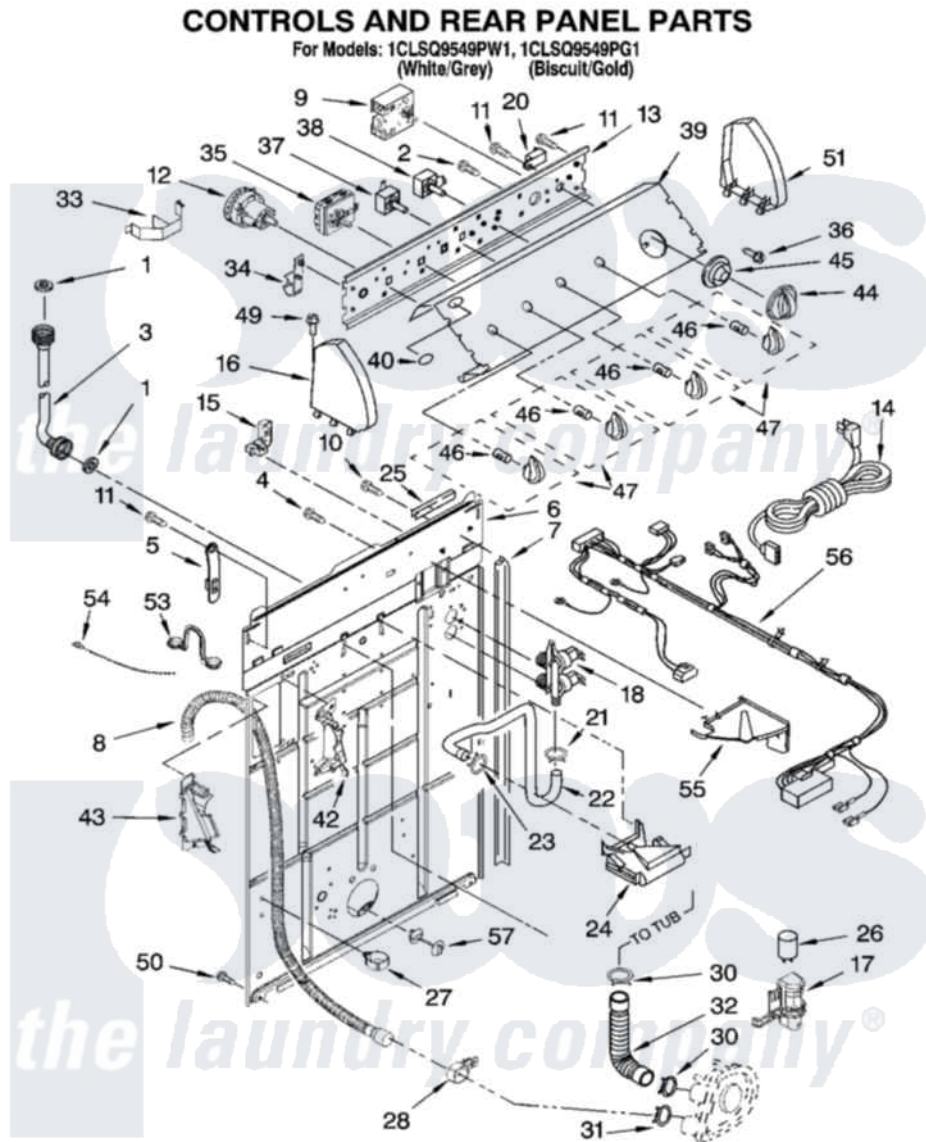

# Whirlpool 1CLSQ9549PW1 02 - CONTROLS AND REAR PANEL PARTS

8180849

3

Whirlpool [Residential Whirlpool 1CLSQ9549PW1 Washer Parts](#) Parts Diagram 02 - CONTROLS AND REAR PANEL PARTS

[Click on the part number to view part](#)

Item	Original Part Number	Replaced By	Status	Part Description
1	3976300	<a href="#">16123</a>		Washer Inlet-Hose Miscellaneous Parts Must be Ordered Separately.
2	<a href="#">3400073</a>			Screw, Ground
3	8571377	<a href="#">89503</a>		Hose-Inlet
"	8571378	<a href="#">89503</a>		Hose-Inlet
4	<a href="#">9740848</a>			Screw, Mixing Valve Mounting
5	<a href="#">8568314</a>			Strap, Console
6	<a href="#">8318015</a>			Panel, Rear
7	<a href="#">62747</a>			Pad, Rear Panel
8	8559373	<a href="#">W10096921</a>		Drain Hose Assembly
9	<a href="#">8557301</a>			Timer, Control
10	<a href="#">3351614</a>			Screw, Gearcase Cover Mounting
11	<a href="#">90767</a>			Screw, 8A X 3/8 HeX Washer Head Tapping
12	3366845	<a href="#">W10339326</a>		Switch-WL