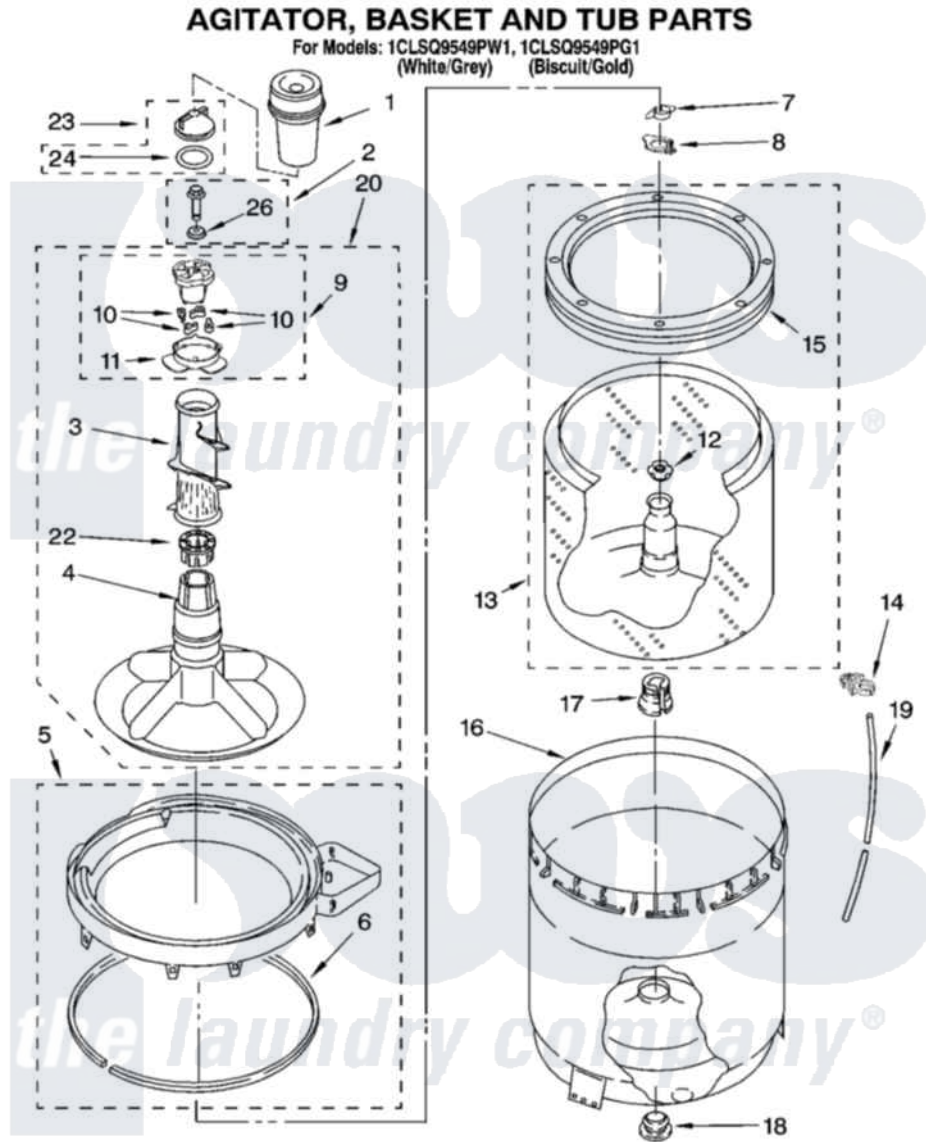

Whirlpool 1CLSQ9549PW1 03 - AGITATOR, BASKET AND TUB PARTS

8180849

5

Whirlpool [Residential Whirlpool 1CLSQ9549PW1 Washer Parts](#) Parts Diagram 03 - AGITATOR, BASKET AND TUB PARTS

[Click on the part number to view part](#)

Item	Original Part Number	Replaced By	Status	Part Description
1	63580			Dispenser, Fabric Softener
2	358237			Screw And Washer
3	3363003			Mover, Clothes
4	3951632			Agitator
5	8528150	W10445870		Ring-Tub
6	3976308			Gasket, Tub Ring
7	3354845			Clip, Agitator
8	8543666			Washer, Agitator
9	3951682	285809		Cam-Agitator
10	3366877	80040		Dog-Agitator
11	3952374			Bearing, Driven Cam
12	21366			Nut, Spanner
13	8526016	W10389328		Clothes Container, Assembly
14	2219077			Clip, Pressure Switch Hose
15	8519788	387240		Ring, Balance
16	63849			Strain Relief, Power Cord

17	389140		Tub Block, Basket Drive
18	383727		Gasket, Centerpodt
19	3347780	353244	Hose, Pressure Switch
20	3951744		Agitator Assembly
22	3951608		Spacer, Thrust
23	3354733	W10074580	Cap, Barrier
24	3348855	W10072840	Fabric Softener
26	3949550		Washer