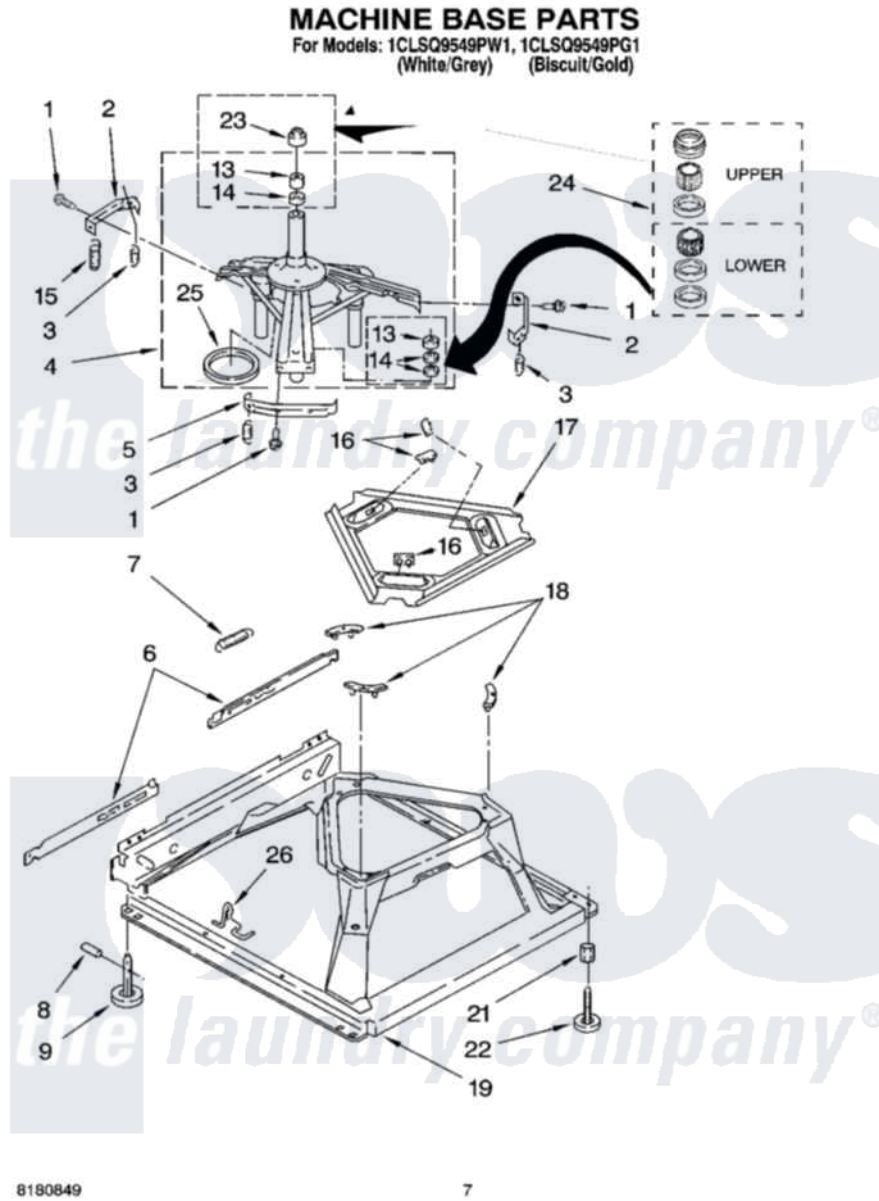

Whirlpool 1CLSQ9549PW1 04 - MACHINE BASE PARTS

Whirlpool [Residential Whirlpool 1CLSQ9549PW1 Washer Parts](#) Parts Diagram 04 - MACHINE BASE PARTS
Click on the part number to view part

Item	Original Part Number	Replaced By	Status	Part Description
1	3400076			Screw, Bracket Mounting
2	64067			Bracket, Spring Outer
3	63907			Spring, Suspension
4	8575214	280184		Support
5	64065			Bracket, Spring Outer
6	63466			Link, Leveling Mechanism
7	62597	8316845		Spring
8	62837			Pin, Knurled
9	62596	285244		Feet-Leveling
13	3347047	8546455		Bearing, Centerpost
14	357409	359449		Seal, Agitator Shaft
15	388492	W10250667		Spring, Counterweight
16	62568	285219		Pad
17	3946509			Plate, Suspension
18	3363660	285744		Pad
19	3946512	285771		Base

21	3359452		Nut, Lock
22	389102	W10001130	Foot, Leveling
23	8577376		Seal, Centerpost
24	285203		Centerpost Bearing Kit
25	63134		Ring, Sound Deadening
26	63806	W10145155	Retainer, Suspension Spring