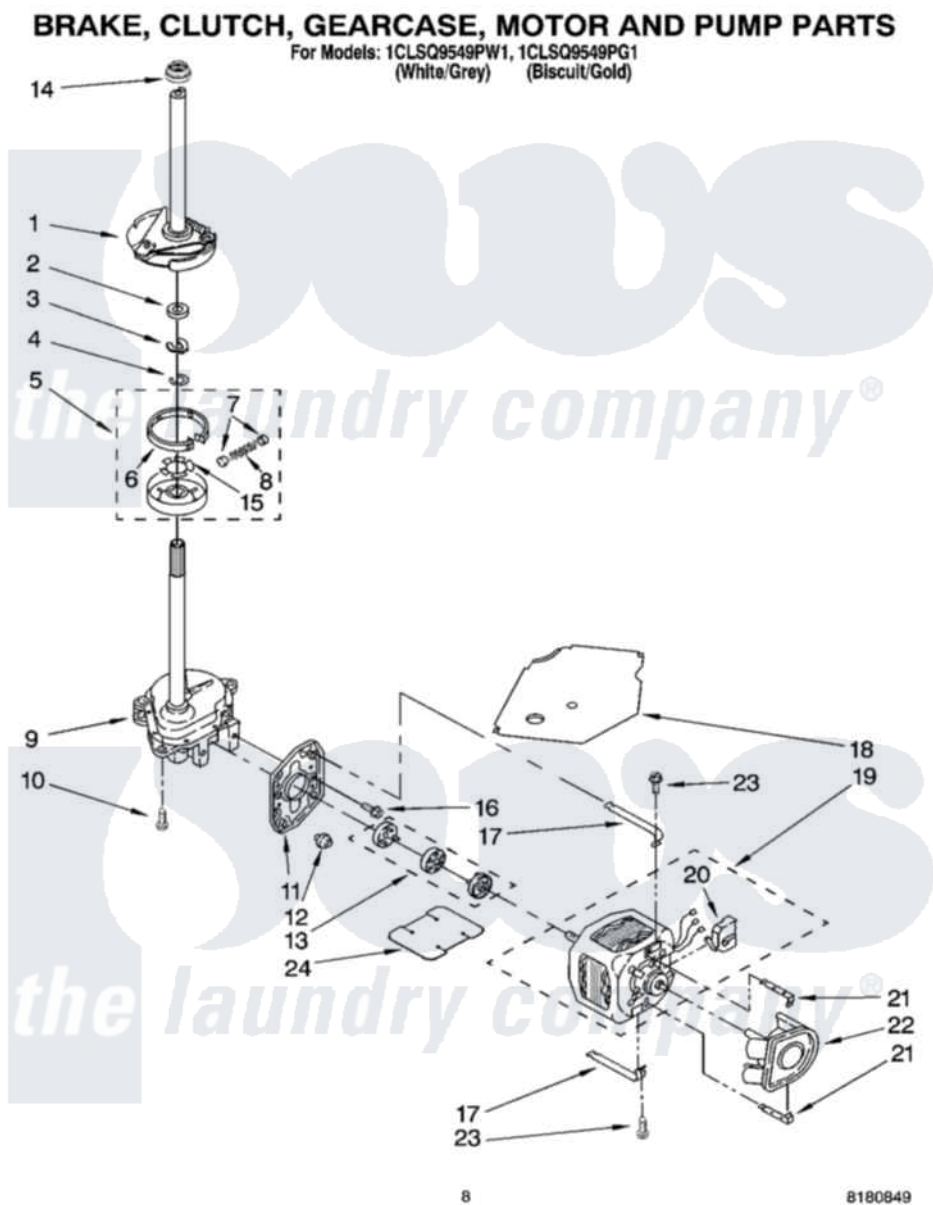

# Whirlpool 1CLSQ9549PW1 05 - BRAKE, CLUTCH, GEARCASE, MOTOR AND PUMP PARTS

Whirlpool [Residential Whirlpool 1CLSQ9549PW1 Washer Parts](#) Parts Diagram 05 - BRAKE, CLUTCH, GEARCASE, MOTOR AND PUMP PARTS  
Click on the part number to view part

Item	Original Part Number	Replaced By	Status	Part Description
1	388952	<a href="#">285792</a>		Basketdrive
2	<a href="#">63292</a>			Washer, Spin Tube Thrust
3	62697	<a href="#">W10080230</a>		Ring, Spin Tube Support
4	63283	<a href="#">285353</a>		Ring
5	3951311	<a href="#">285785</a>		Clutch
6	3951308	<a href="#">285790</a>		Lining
7	<a href="#">62646</a>			Cap, Clutch Spring
8	<a href="#">3946792</a>			Spring And Damper Assembly
9	3360630	<a href="#">3360629</a>		Gearcase
10	3357334	<a href="#">3400516</a>		Screw Anti-Rattle
11	<a href="#">62611</a>			Plate, Motor Mount To Gearcase
12	<a href="#">62691</a>			Grommet, Motor
13	285753	<a href="#">285753A</a>		Coupling
14	<a href="#">8577374</a>			Seal, Centerpost

15	<a href="#">3355454</a>		Clip, Main Drive
16	<a href="#">3400516</a>		Screw Anti-Rattle
17	3349637	<a href="#">W10086010</a>	Retainer, Motor
18	<a href="#">3362089</a>		Shield, Tub To Motor
19	8528157	<a href="#">661600</a>	Motor, Main Drive
20	<a href="#">3952056</a>		Switch, Main Drive Motor
21	<a href="#">8546127</a>		Retainer, Pump
22	<a href="#">3363394</a>		Pump
23	3387485	<a href="#">273556</a>	Screw, 10-16 X 5/8
24	<a href="#">3946532</a>		Shield, Motor