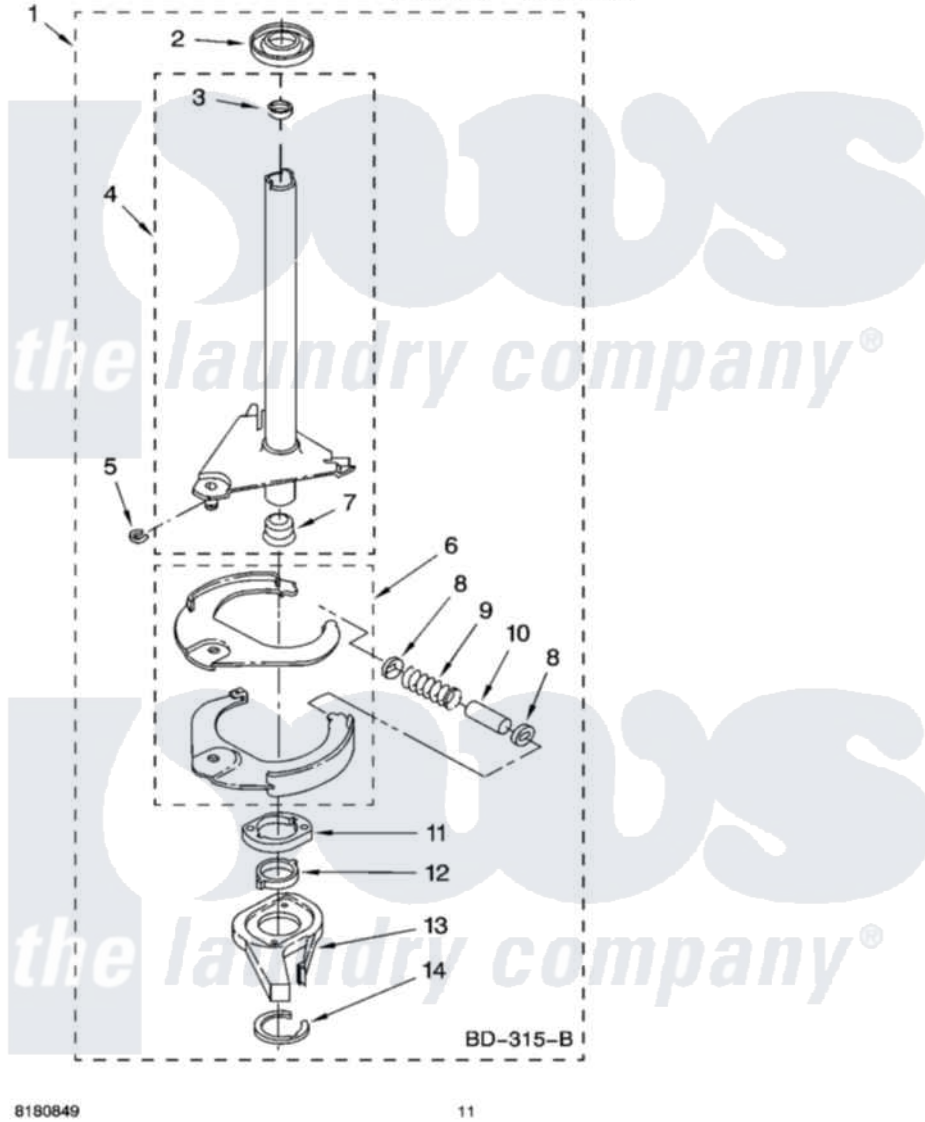

Whirlpool 1CLSQ9549PW1 07 - BRAKE AND DRIVE TUBE PARTS

BRAKE AND DRIVE TUBE PARTS

For Models: 1CLSQ9549PW1, 1CLSQ9549PG1
(White/Grey) (Biscuit/Gold)

8180849

11

Whirlpool [Residential Whirlpool 1CLSQ9549PW1 Washer Parts](#) Parts Diagram 07 - BRAKE AND DRIVE TUBE PARTS
Click on the part number to view part

Item	Original Part Number	Replaced By	Status	Part Description
1	388952	285792		Basketdrive
2	62658			Ring, Thrust
3	356427			Seal, Spin Pinion
4	64027	64208		Tube-Spin
5	64035	W10083190		Ring, Retaining
6	64232	285438		Shoe-Brake
7	62703	8546462		"T" Bearing, Spin Tube
8	3353956	285658		Sleeve
9	387806		Not Available	Spring, Brake
10	3355360	285658		Sleeve
11	661516	8546461		Cam, Brake Release
12	63022			Sleeve, Cam
13	64194	285790		Lining
14	90368	W10083200		Ring, Retaining
"	N/A		Not Available	FOLLOWING PARTS NOT ILLUSTRATED
"	285208			Lubricant