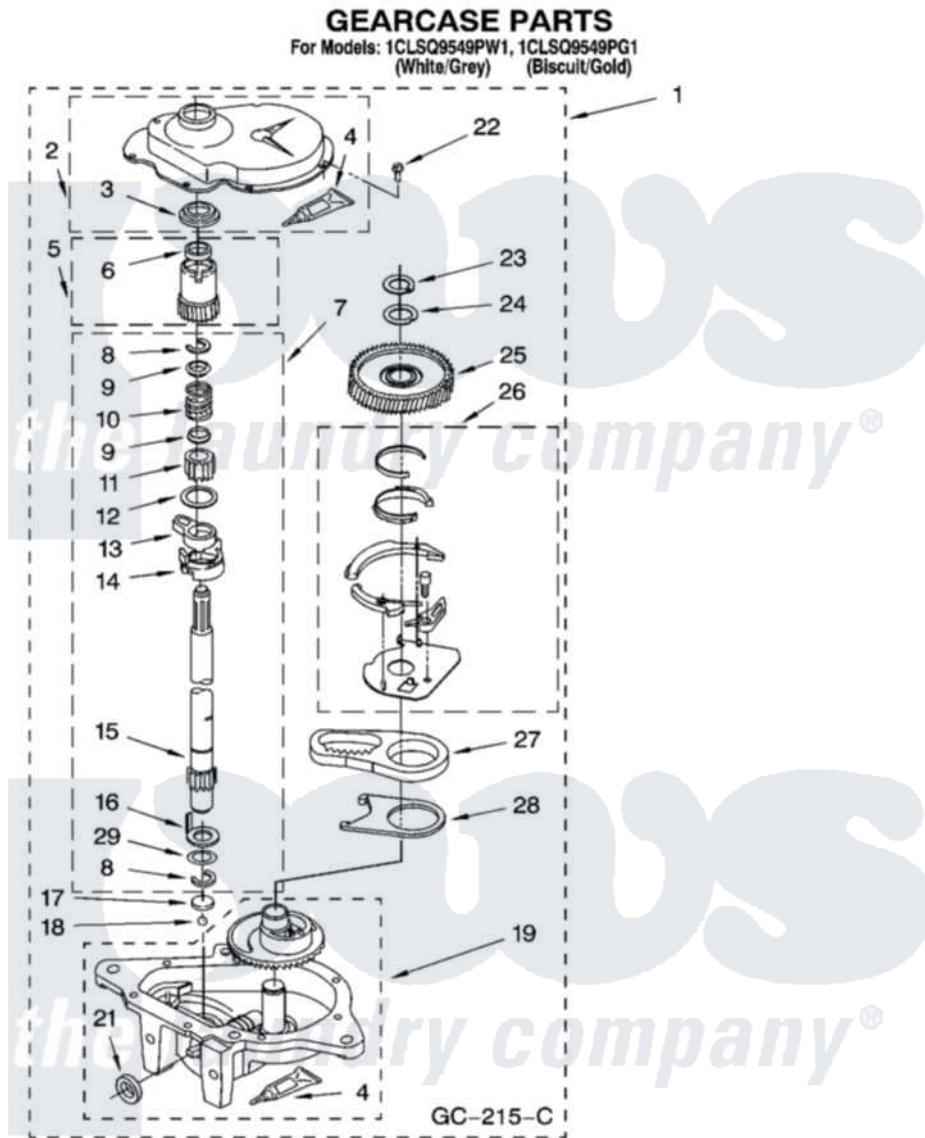

Whirlpool 1CLSQ9549PW1 08 - GEARCASE PARTS

12

8180849

Whirlpool [Residential Whirlpool 1CLSQ9549PW1 Washer Parts](#) Parts Diagram 08 - GEARCASE PARTS
Click on the part number to view part

Item	Original Part Number	Replaced By	Status	Part Description
1	3360630	3360629		Gearcase
2	285202			Cover, Gearcase
3	3349985			Seal, Gearcase Cover
4	285195			Sealer Sealer, Gasket
5	63320	285362		Gear and Pinion
6	356427			Seal, Spin Pinion
7	389387			Shaft, Agitator
8	90369		Not Available	Ring, Retaining (2)
9	62677			Retainer, Spring
10	62676			Spring, Agitator
11	63273	285509		Shaft, Agitator
12	62619			Washer, Agitator Gear
13	62580	285206		Cam-Agitator
14	62581	285206		Cam-Agitator
15	285509			Shaft, Agitator
16	62618			Washer, Cam Thrust

17	16018	285205	Bearing
18	85529	285205	Bearing
19	389230	285515	Gearcase
21	285352		Seal Kit, Thrust Plug
22	3351614		Screw, Gearcase Cover Mounting
23	3362552	285765	Ring-Retr
24	285735	285766	Washer Kit, Thrust
25	62570	285362	Gear and Pinon
26	388253	999516	Shelf-Glas
27	3349296	8546456	Rack, Connecting
28	62621		Actuator, Shift
29	388815		Washer, Intermediate 1 3976263 Miscellaneous Parts Bag 2 3976300 Washer, Inlet Hose 3 3366913 Clamp, Hose