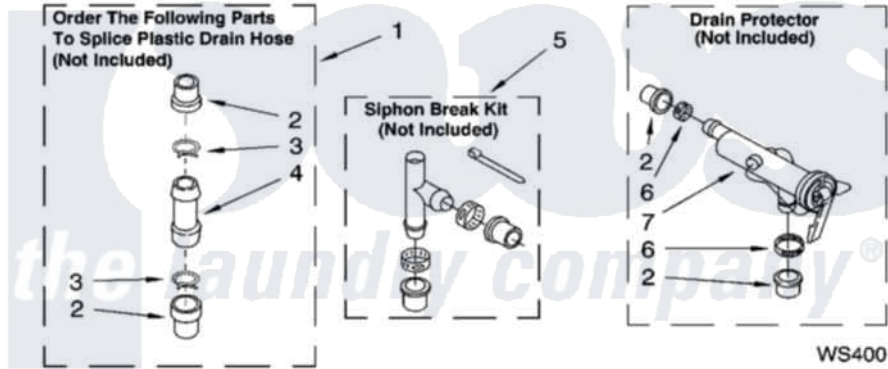

Whirlpool 1CLSQ9549PW1 09 - WATER SYSTEM PARTS, OPTIONAL PARTS (NOT INCLUDED)

WATER SYSTEM PARTS

For Models: 1CLSQ9549PW1, 1CLSQ9549PG1
(White/Grey) (Biscuit/Gold)

8190849

13

Whirlpool [Residential Whirlpool 1CLSQ9549PW1 Washer Parts](#) Parts Diagram 09 - WATER SYSTEM PARTS, OPTIONAL PARTS (NOT INCLUDED)
Click on the part number to view part

Item	Original Part Number	Replaced By	Status	Part Description
1	285442			Water System Parts
2	285321			Water System Parts
3	370447	285655		Clamp, Hose
4	16272			Connector, Straight
5	285320			Water System Parts
6	65349	285655		Clamp, Hose
7	367031			Water System Parts
	72017			Paint, Touch-Up
"	4392899			Paint, Touch-Up
"	350938			Paint, Pressurized Spray B
"	350930			Paint, Pressurized Spray B
"	4392901			Paint, Pressurized Spray
"	799344			Paint, Touch-Up)
"	4392900			Paint, Bulk)
"	N/A		Not Available	OIL