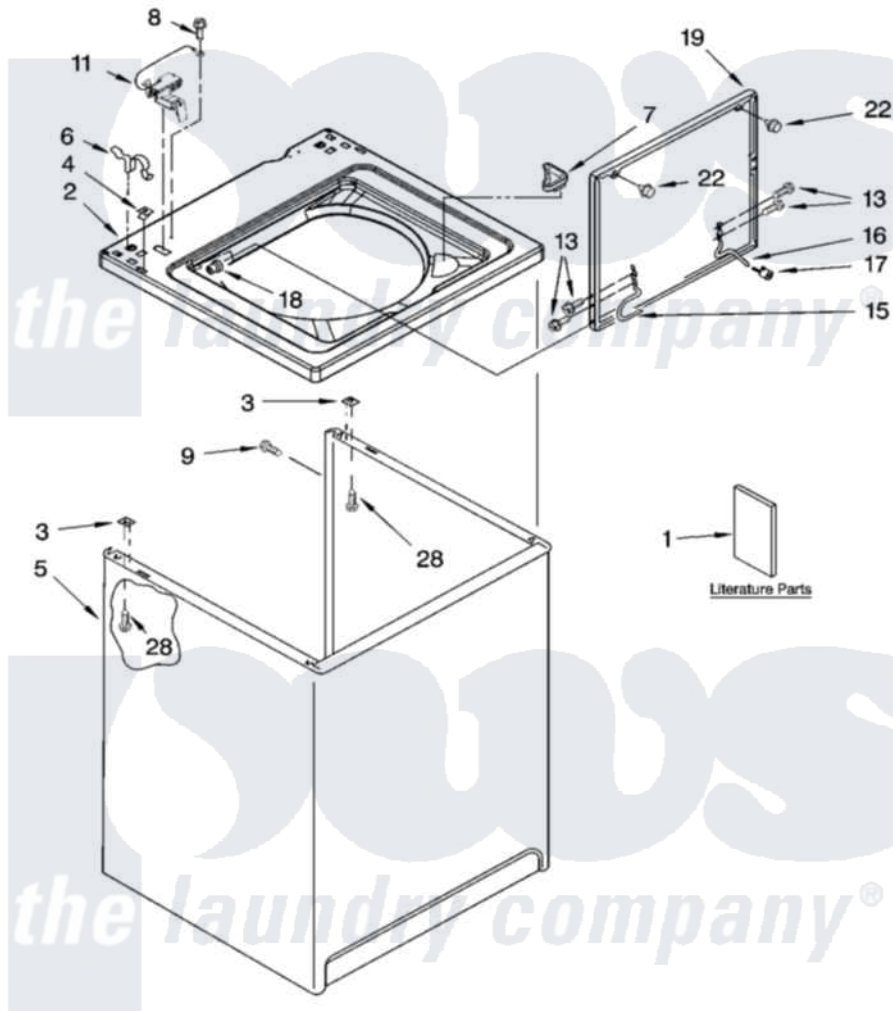

Whirlpool 1CLSR7010PQ0 01 - TOP AND CABINET PARTS

TOP AND CABINET PARTS

For Model: 1CLSR7010PQ0
(Designer White)

AUTOMATIC
WASHER

8-05 Litho in U.S.A. (awm)

1

Part No. 8180733

Whirlpool [Residential Whirlpool 1CLSR7010PQ0 Washer Parts](#) Parts Diagram 01 - TOP AND CABINET PARTS
Click on the part number to view part

Item	Original Part Number	Replaced By	Status	Part Description
1	3957165		Not Available	Installation Instructions
"	3955901		Not Available	Feature Sheet
"	3955869		Not Available	Use & Care Guide
"	8546687		Not Available	Wiring Diagram
"	3957355		Not Available	Energy Guide
"	N/A		Not Available	Following May Be Purchased
"	N/A		Not Available	DO-IT-YOURSELF REPAIR MANUALS
"	4313896			Do-It-Yourself Repair Manuals
2	8318064			Top
3	62750			Spacer, Cabinet To Top (4)
4	357213			Nut, Push-In
5	63424			Cabinet
6	62780			Clip, Top And Cabinet And Rear Panel
7	3362952			Dispenser, Bleach
8	3351611			Screw, Gearcase Cover

8	3351014		Mounting
9	3357011	308685	Side Trim)
11	8318084		Switch, Lid
13	3351355	W10119828	Screw, Lid Hinge Mounting
15	8318088		Hinge, Lid
16	54583		Hinge, Lid
17	19119		Bumper, Lid Hinge
18	21258		Bearing, Lid Hinge
19	8542387	W10193857	Lid
22	9724509		Bumper, Lid
28	3390631		Screw, 10-16 X 3/8