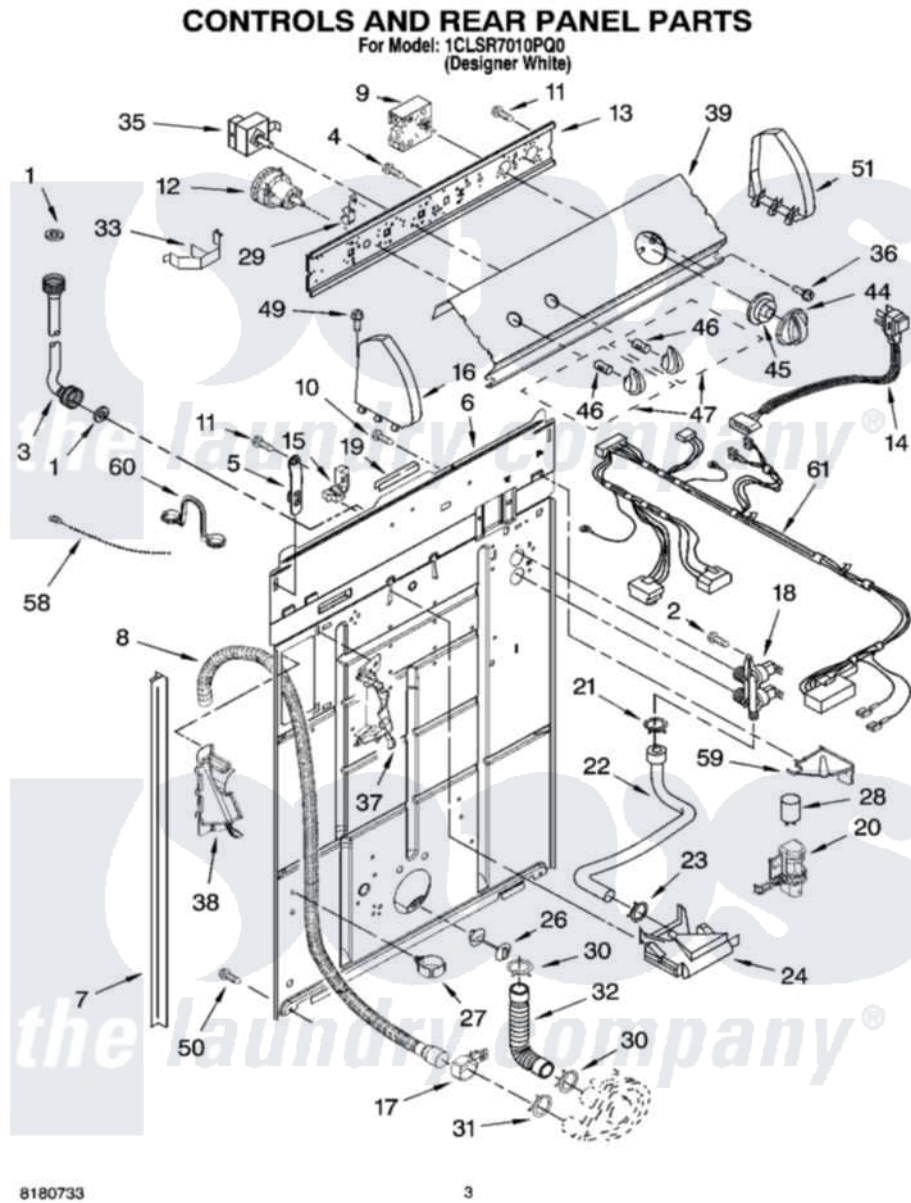

Whirlpool 1CLSR7010PQ0 02 - CONTROLS AND REAR PANEL PARTS

Whirlpool Residential Whirlpool 1CLSR7010PQ0 Washer Parts Parts Diagram 02 - CONTROLS AND REAR PANEL PARTS

[Click on the part number to view part](#)

Item	Original Part Number	Replaced By	Status	Part Description
1	3976300	16123		Washer Inlet-Hose Miscellaneous Parts Must be Ordered Separately.
2	9740848			Screw, Mixing Valve Mounting
3	8571377	89503		Hose-Inlet
"	8571378	89503		Hose-Inlet
4	3400073			Screw, Ground
5	8568314			Strap, Console
6	8318015			Panel, Rear
7	62747			Pad, Rear Panel
8	8559373	W10096921		Drain Hose Assembly
9	8546685			Timer, Control
10	3351614			Screw, Gearcase Cover Mounting
11	90767			Screw, 8A X 3/8 HeX Washer Head Tapping
12	3366847	W10337780		Switch-WL

13	3948608		Bracket, Control
14	661661	285800	Cord-Power
15	3952821	285777	Relief-Str
16	8271365	279962	Endcap
17	8541668		Clamp, Hose
18	3952164	285805	Valve-Inlet
19	303294	3367669	Protector, Edge
20	8318046		Clip, Capacitor
21	301958	596669	Clamp, Manifold
22	8541607	3357328	Hose, Vacuum Break
23	370450	596669	Clamp, Manifold
24	387606	3360977	Break-Vac
26	8519200		Support, Rear Panel
27	8541667		Clamp, Hose
28	661606	8572717	Capacitor, Motor Start
29	8317975		Restraint, Harness
30	3363366	616099	Clamp
31	8317496	285655	Clamp, Hose
32	3951449	285871	Hose
33	8055003		Clip, Harness And Pressure Switch
35	661612	W10168256	Switch, Water Temperature
36	3400818		Screw, Timer Mounting
37	8541669		Bucket, Drain Hose
"	BLANK	Not Available	(Left Half)
38	8541658		Bucket, Drain Hose
"	BLANK	Not Available	(Right Half)
39	3956552		Panel, Console
44	8544943		Knob, Timer
45	8544947		Dial, Timer
46	8536939		Clip, Knob
47	8544935		Knob, Control
49	388326		Screw, 8-18 X 1.25
50	62863	3390631	Screw, 10-16 X 3/8
51	8271359	279962	Endcap
58	3347868	W10339879	Tie, Cable
59	8539874		Shield, Suds
60	8541672	8577378	U-Bend, Drain Hose
61	3957014		Harness, Wiring