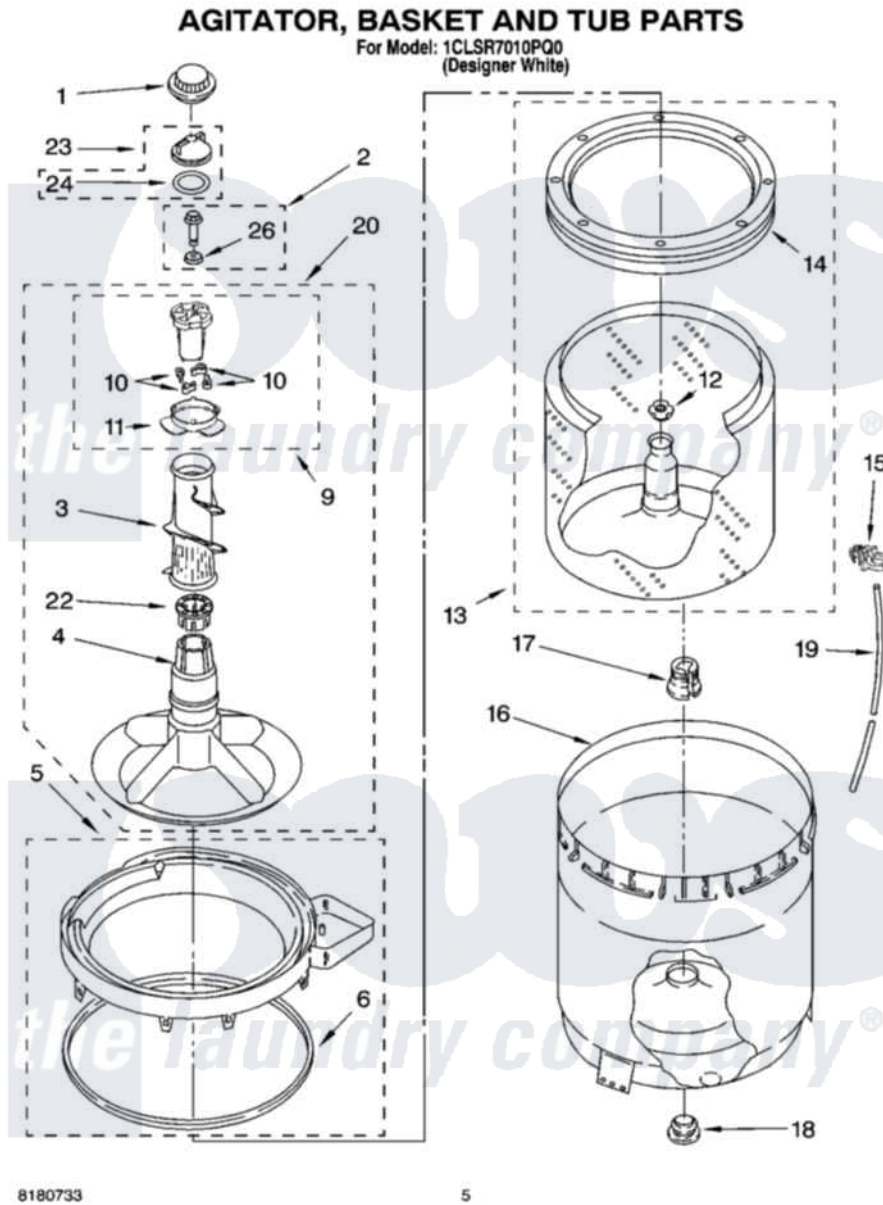

Whirlpool 1CLSR7010PQ0 03 - AGITATOR, BASKET AND TUB PARTS

Whirlpool Residential Whirlpool 1CLSR7010PQ0 Washer Parts Parts Diagram 03 - AGITATOR, BASKET AND TUB PARTS

[Click on the part number to view part](#)

Item	Original Part Number	Replaced By	Status	Part Description
1	3355758			Cap, Agitator
2	358237			Screw And Washer
3	3348752			Mover, Clothes
4	3347288			Agitator
5	8528150	W10445870		Ring-Tub
6	3976308			Gasket, Tub Ring
9	3363663	285811		Cam-Agitator
10	3366877	80040		Dog-Agitator
11	3363661			Bearing, Driven Cam
12	21366			Nut, Spanner
13	8526017	W10389329		Clothes Container, Assembly
14	8519788	387240		Ring, Balance
15	2219077			Clip, Pressure Switch Hose
16	63849			Strain Relief, Power Cord
17	389140			Tub Block, Basket Drive
18	383727			Gasket, Centerpod

19	3347780	353244	Hose, Pressure Switch
20	3348117	285565	Agitator
22	3350389	285587	Washer
23	3354733	W10074580	Cap, Barrier
24	3348855	W10072840	Fabric Softener
26	3949550		Washer