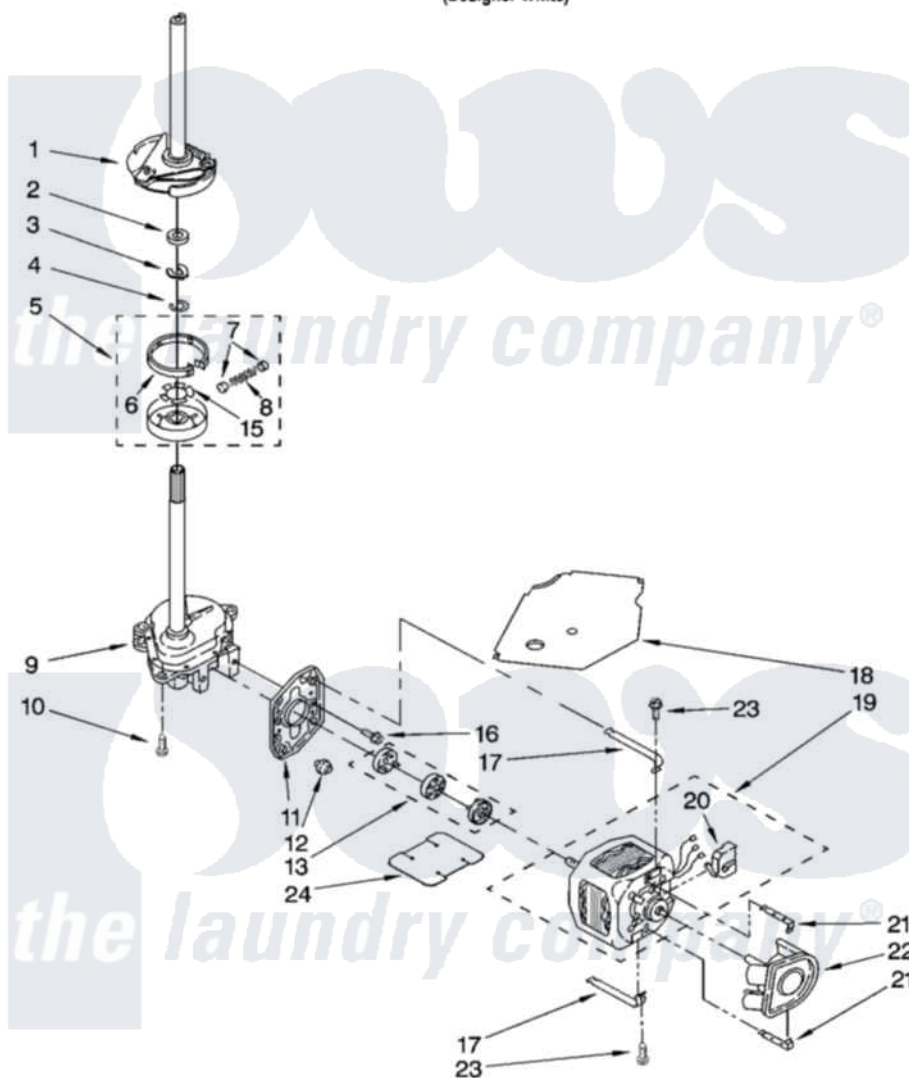

Whirlpool 1CLSR7010PQ0 04 - BRAKE, CLUTCH, GEARCASE, MOTOR AND PUMP PARTS

BRAKE, CLUTCH, GEARCASE, MOTOR AND PUMP PARTS

For Model: 1CLSR7010PQ0
(Designer White)

8180733

7

Whirlpool [Residential Whirlpool 1CLSR7010PQ0 Washer Parts](#) Parts Diagram 04 - BRAKE, CLUTCH, GEARCASE, MOTOR AND PUMP PARTS
Click on the part number to view part

Item	Original Part Number	Replaced By	Status	Part Description
1	388952	285792		Basketdrive
2	63292			Washer, Spin Tube Thrust
3	62697	W10080230		Ring, Spin Tube Support
4	63283	285353		Ring
5	3951311	285785		Clutch
6	3951308	285790		Lining
7	62646			Cap, Clutch Spring
8	3946792			Spring And Damper Assembly
9	3360630	3360629		Gearcase
10	3357334	3400516		Screw Anti-Rattle
11	62611			Plate, Motor Mount To Gearcase
12	62691			Grommet, Motor
13	285753	285753A		Coupling
15	3355454			Clip, Main Drive

16	3400516		Screw Anti-Rattle
17	3349637	W10086010	Retainer, Motor
18	3362089		Shield, Tub To Motor
19	8528157	661600	Motor, Main Drive
20	3952056		Switch, Main Drive Motor
21	8546127		Retainer, Pump
22	3363394		Pump
23	3387485	273556	Screw, 10-16 X 5/8
24	3946532		Shield, Motor