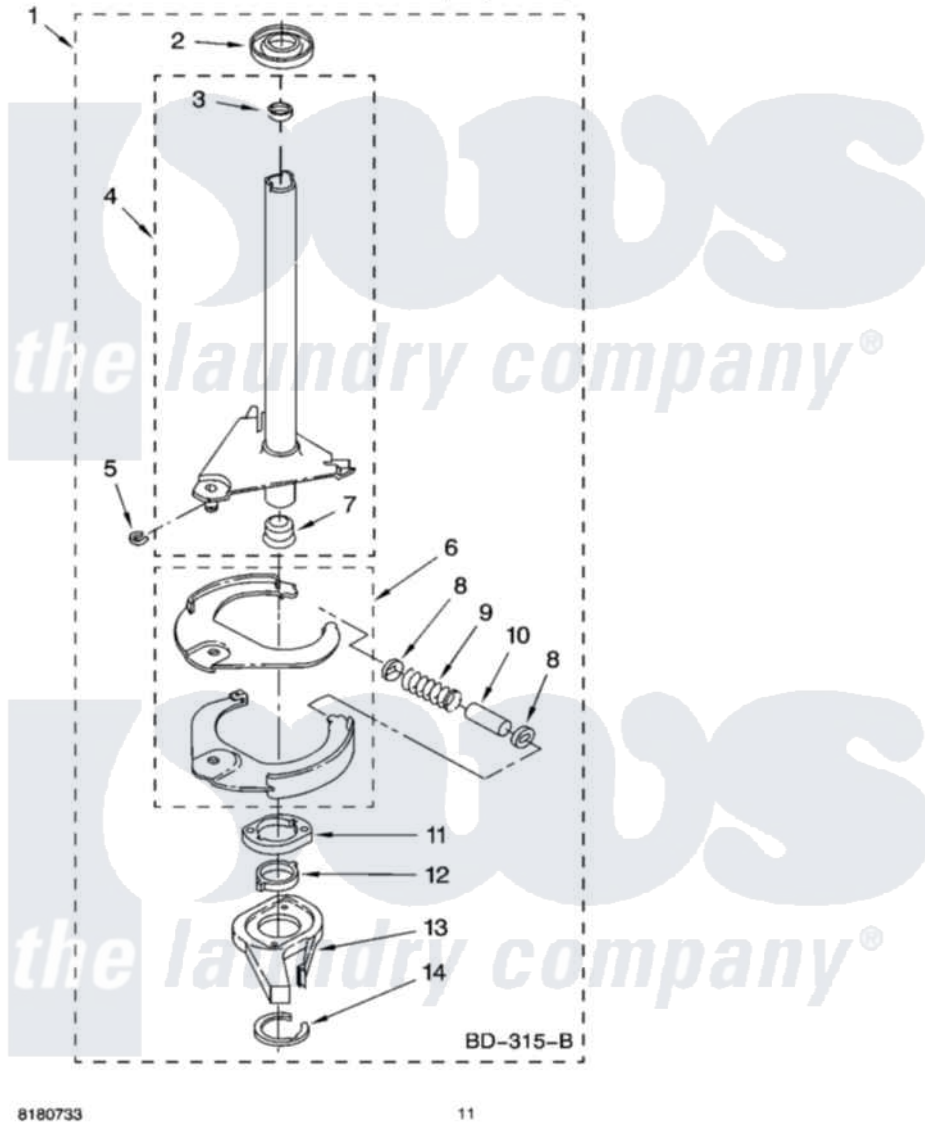

Whirlpool 1CLSR7010PQ0 07 - BRAKE AND DRIVE TUBE PARTS

BRAKE AND DRIVE TUBE PARTS

For Model: 1CLSR7010PQ0
(Designer White)

8180733

11

Whirlpool Residential Whirlpool 1CLSR7010PQ0 Washer Parts Parts Diagram 07 - BRAKE AND DRIVE TUBE PARTS
Click on the part number to view part

Item	Original Part Number	Replaced By	Status	Part Description
1	388952	285792		Basketdrive
2	62658			Ring, Thrust
3	356427			Seal, Spin Pinion
4	64027	64208		Tube-Spin
5	64035	W10083190		Ring, Retaining
6	64232	285438		Shoe-Brake
7	62703	8546462		"T" Bearing, Spin Tube
8	3353956	285658		Sleeve
9	387806		Not Available	Spring, Brake
10	3355360	285658		Sleeve
11	661516	8546461		Cam, Brake Release
12	63022			Sleeve, Cam
13	64194	285790		Lining
14	90368	W10083200		Ring, Retaining
"	N/A		Not Available	FOLLOWING PARTS NOT ILLUSTRATED
"	285208			Lubricant