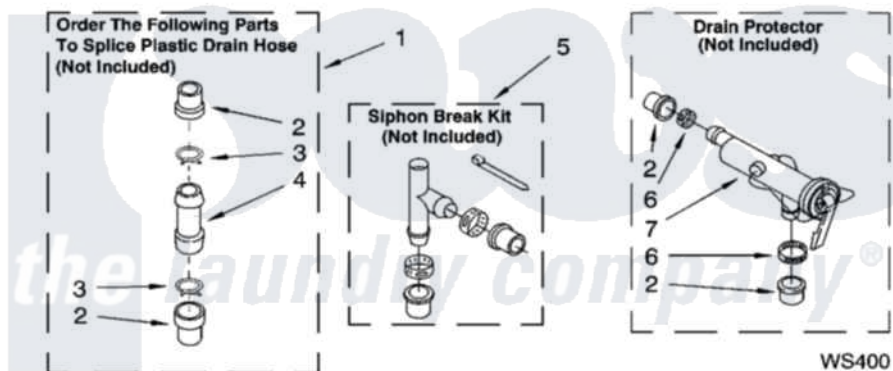

Whirlpool 1CLSR7010PQ0 09 - WATER SYSTEM PARTS, OPTIONAL PARTS (NOT INCLUDED)

WATER SYSTEM PARTS

For Model: 1CLSR7010PQ0
(Designer White)

8180733

13

Whirlpool [Residential Whirlpool 1CLSR7010PQ0 Washer Parts](#) Parts Diagram 09 - WATER SYSTEM PARTS, OPTIONAL PARTS (NOT INCLUDED)
Click on the part number to view part

Item	Original Part Number	Replaced By	Status	Part Description
1	285442			Water System Parts
2	285321			Water System Parts
3	370447	285655		Clamp, Hose
4	16272			Connector, Straight
5	285320			Water System Parts
6	65349	285655		Clamp, Hose
7	367031			Water System Parts
	72017			Paint, Touch-Up
"	350938			Paint, Pressurized Spray B
"	350930			Paint, Pressurized Spray B
"	799344			Paint, Touch-Up)
"	N/A		Not Available	OIL
"	350572			Oil
"	N/A		Not Available	LUBRICANT
"	285208			Lubricant