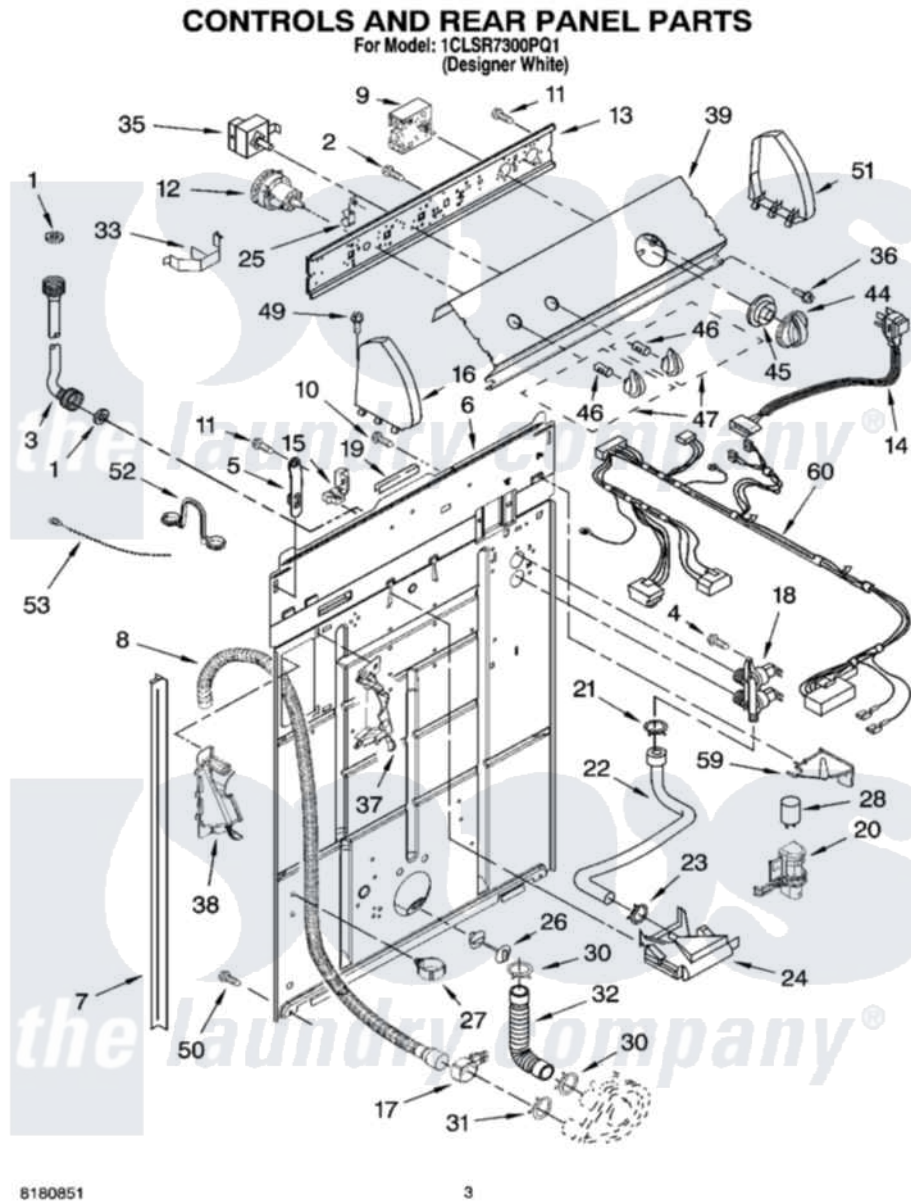

Whirlpool 1CLSR7300PQ1 02 - CONTROLS AND REAR PANEL PARTS

Whirlpool [Residential Whirlpool 1CLSR7300PQ1 Washer Parts](#) Parts Diagram 02 - CONTROLS AND REAR PANEL PARTS

[Click on the part number to view part](#)

Item	Original Part Number	Replaced By	Status	Part Description
1	3976300	16123		Washer Inlet-Hose Miscellaneous Parts Must be Ordered Separately.
2	3400073			Screw, Ground
3	8571377	89503		Hose-Inlet
"	8571378	89503		Hose-Inlet
4	9740848			Screw, Mixing Valve Mounting
5	8568314			Strap, Console
6	8318015			Panel, Rear
7	62747			Pad, Rear Panel
8	8559373	W10096921		Drain Hose Assembly
9	8546685			Timer, Control
10	3351614			Screw, Gearcase Cover Mounting
11	90767			Screw, 8A X 3/8 HeX Washer Head Tapping
12	3366848	W10339229		Switch-WL

13	3948608		Bracket, Control
14	661661	285800	Cord-Power
15	3952821	285777	Relief-Str
16	8271365	279962	Endcap
17	8541668		Clamp, Hose
18	3952164	285805	Valve-Inlet
19	303294	3367669	Protector, Edge
20	8318046		Clip, Capacitor
21	301958	596669	Clamp, Manifold
22	8541607	3357328	Hose, Vacuum Break
23	370450	596669	Clamp, Manifold
24	387606	3360977	Break-Vac
25	8317975		Restraint, Harness
26	8519200		Support, Rear Panel
27	8541667		Clamp, Hose
28	8572717		Capacitor, Motor Start
30	3363366	616099	Clamp
31	8317496	285655	Clamp, Hose
32	3951449	285871	Hose
33	8055003		Clip, Harness And Pressure Switch
35	661612	W10168256	Switch, Water Temperature
36	3400818		Screw, Timer Mounting
37	8541669		Bucket, Drain Hose
"	BLANK	Not Available	(Left Half)
38	8541658		Bucket, Drain Hose
"	BLANK	Not Available	(Right Half)
39	3956555		Panel, Console
44	8544943		Knob, Timer
45	8544947		Dial, Timer
46	8536939		Clip, Knob
47	8544935		Knob, Control
49	388326		Screw, 8-18 X 1.25
50	62863	3390631	Screw, 10-16 X 3/8
51	8271359	279962	Endcap
52	8541672	8577378	U-Bend, Drain Hose
53	3347868	W10339879	Tie, Cable
59	8539874		Shield, Suds
60	3957014		Harness, Wiring
"	N/A	Not Available	FOLLOWING PARTS NOT ILLUSTRATED
"	3957361		Miscellaneous Parts Bag