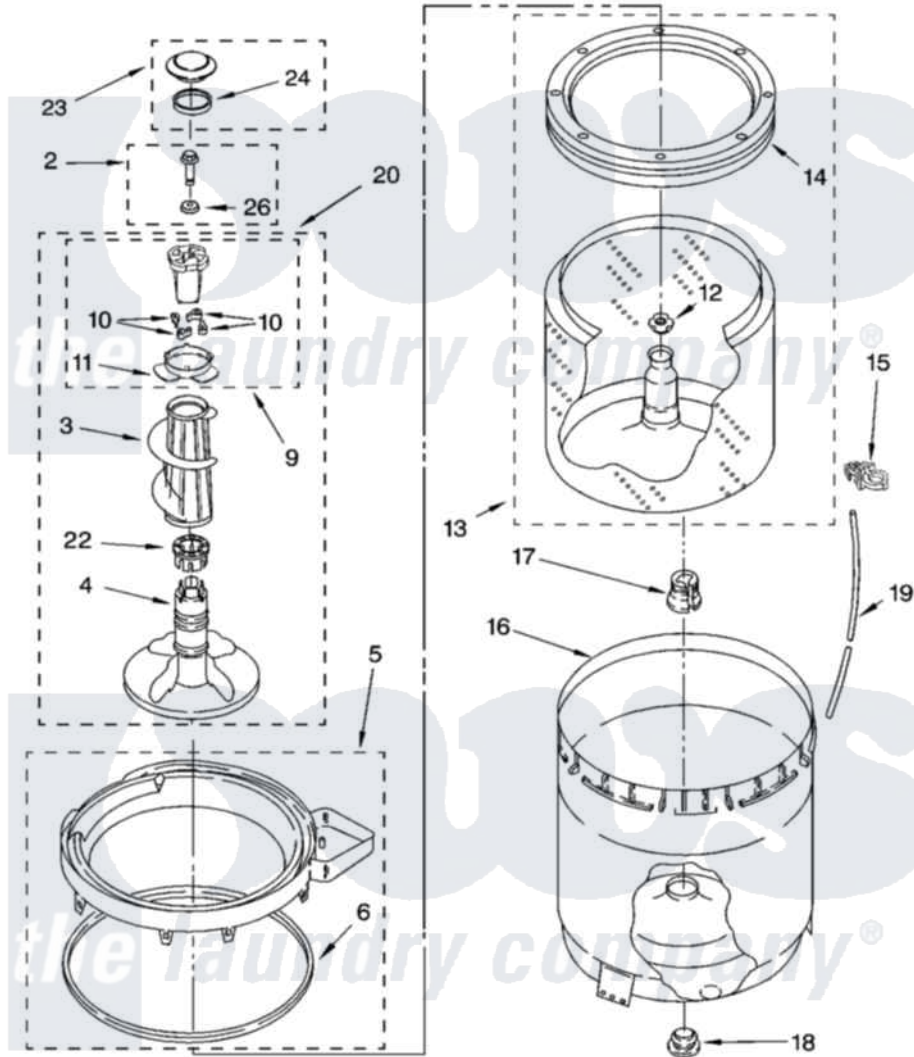

# Whirlpool 1CLSR7300PQ1 03 - AGITATOR, BASKET AND TUB PARTS

## AGITATOR, BASKET AND TUB PARTS

For Model: 1CLSR7300PQ1  
(Designer White)

8180851

5

Whirlpool Residential Whirlpool 1CLSR7300PQ1 Washer Parts Parts Diagram 03 - AGITATOR, BASKET AND TUB PARTS

[Click on the part number to view part](#)

Item	Original Part Number	Replaced By	Status	Part Description
2	<a href="#">358237</a>			Screw And Washer
3	389141	<a href="#">3360824</a>		Auger, Agitator
4	<a href="#">389386</a>			Agitator
5	8528150	<a href="#">W10445870</a>		Ring-Tub
6	<a href="#">3976308</a>			Gasket, Tub Ring
9	3363662	<a href="#">285748</a>		Cam-Agitator
10	3366877	<a href="#">80040</a>		Dog-Agitator
11	<a href="#">3363661</a>			Bearing, Driven Cam
12	<a href="#">21366</a>			Nut, Spanner
13	8526017	<a href="#">W10389329</a>		Clothes Container, Assembly
14	8519788	<a href="#">387240</a>		Ring, Balance
15	<a href="#">2219077</a>			Clip, Pressure Switch Hose
16	<a href="#">63849</a>			Strain Relief, Power Cord
17	<a href="#">389140</a>			Tub Block, Basket Drive
18	<a href="#">383727</a>			Gasket, Centerpod
19	3347780	<a href="#">353244</a>		Hose, Pressure Switch

20	3347674	<a href="#">285727</a>	Agitator
22	3350389	<a href="#">285587</a>	Washer
23	63973	<a href="#">3362061</a>	Cap
24	<a href="#">358912</a>		Seal, Agitator Cap
26	<a href="#">3949550</a>		Washer