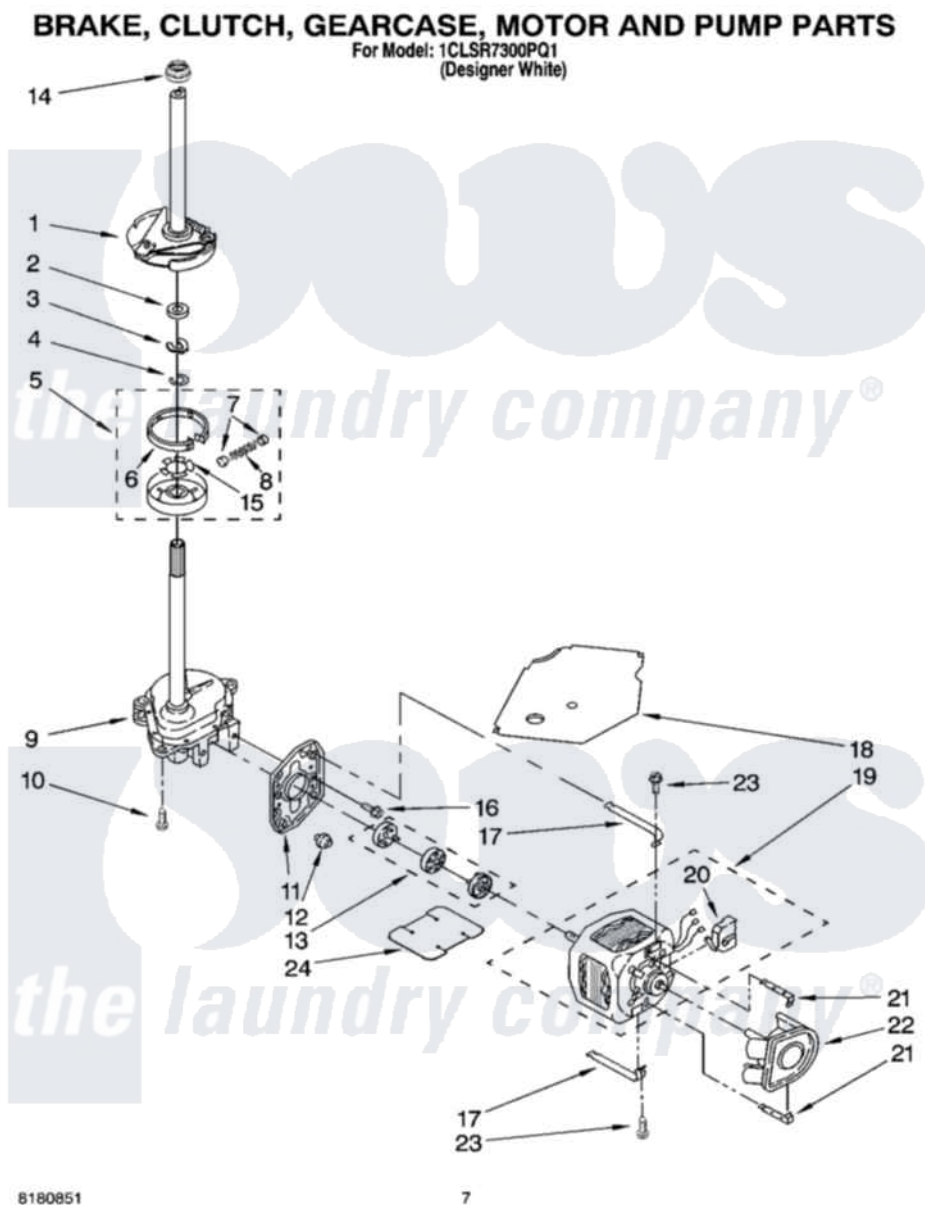

# Whirlpool 1CLSR7300PQ1 04 - BRAKE, CLUTCH, GEARCASE, MOTOR AND PUMP PARTS

Whirlpool [Residential Whirlpool 1CLSR7300PQ1 Washer Parts](#) Parts Diagram 04 - BRAKE, CLUTCH, GEARCASE, MOTOR AND PUMP PARTS  
Click on the part number to view part

Item	Original Part Number	Replaced By	Status	Part Description
1	388952	<a href="#">285792</a>		Basketdrive
2	<a href="#">63292</a>			Washer, Spin Tube Thrust
3	62697	<a href="#">W10080230</a>		Ring, Spin Tube Support
4	63283	<a href="#">285353</a>		Ring
5	3951311	<a href="#">285785</a>		Clutch
6	3951308	<a href="#">285790</a>		Lining
7	<a href="#">62646</a>			Cap, Clutch Spring
8	<a href="#">3946792</a>			Spring And Damper Assembly
9	3360630	<a href="#">3360629</a>		Gearcase
10	3357334	<a href="#">3400516</a>		Screw Anti-Rattle
11	<a href="#">62611</a>			Plate, Motor Mount To Gearcase
12	<a href="#">62691</a>			Grommet, Motor
13	285753	<a href="#">285753A</a>		Coupling
14	<a href="#">8577374</a>			Seal, Centerpost

15	<a href="#">3355454</a>		Clip, Main Drive
16	<a href="#">3400516</a>		Screw Anti-Rattle
17	3349637	<a href="#">W10086010</a>	Retainer, Motor
18	<a href="#">3362089</a>		Shield, Tub To Motor
19	8528157	<a href="#">661600</a>	Motor, Main Drive
20	<a href="#">3952056</a>		Switch, Main Drive Motor
21	<a href="#">8546127</a>		Retainer, Pump
22	<a href="#">3363394</a>		Pump
23	3387485	<a href="#">273556</a>	Screw, 10-16 X 5/8
24	<a href="#">3946532</a>		Shield, Motor