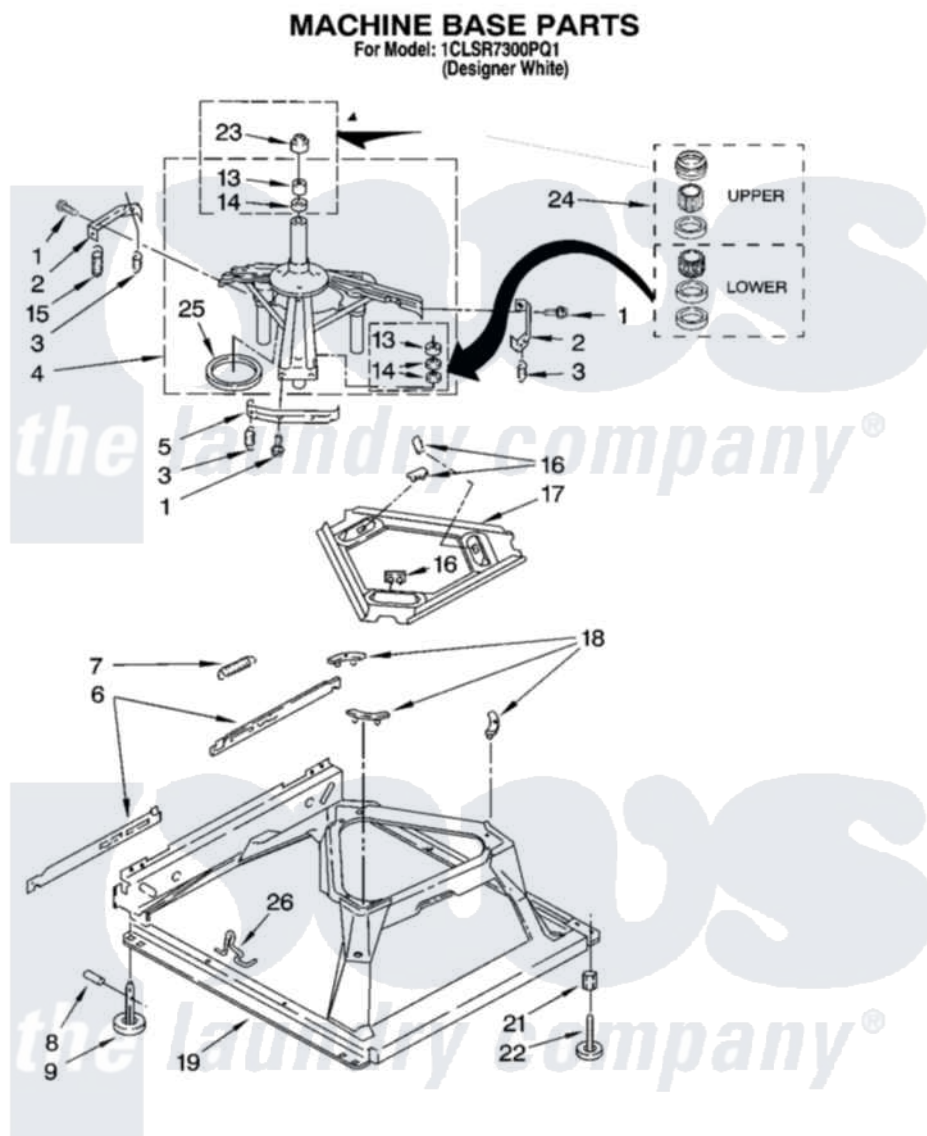

Whirlpool 1CLSR7300PQ1 05 - MACHINE BASE PARTS

8

8180851

Whirlpool [Residential Whirlpool 1CLSR7300PQ1 Washer Parts](#) Parts Diagram 05 - MACHINE BASE PARTS
Click on the part number to view part

Item	Original Part Number	Replaced By	Status	Part Description
1	3400076			Screw, Bracket Mounting
2	64067			Bracket, Spring Outer
3	63907			Spring, Suspension
4	8575214	280184		Support
5	64065			Bracket, Spring Outer
6	63466			Link, Leveling Mechanism
7	62597	8316845		Spring
8	62837			Pin, Knurled
9	62596	285244		Feet-Leveling
13	3347047	8546455		Bearing, Centerpost
14	357409	359449		Seal, Agitator Shaft
15	388492	W10250667		Spring, Counterweight
16	62568	285219		Pad
17	3946509			Plate, Suspension
18	3363660	285744		Pad
19	3946512	285771		Base

21	3359452		Nut, Lock
22	389102	W10001130	Foot, Leveling
23	8577376		Seal, Centerpost
24	285203		Centerpost Bearing Kit
25	63134		Ring, Sound Deadening
26	63806	W10145155	Retainer, Suspension Spring